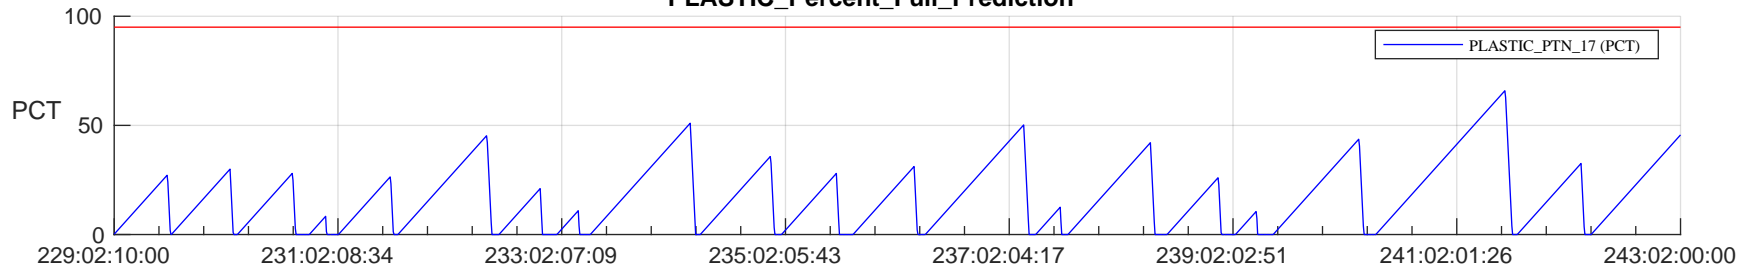

# STEREO AHEAD SSR PCT Full Prediction

## SWAVES\_Percent\_Full\_Prediction

## Spacecraft\_DownLink\_Rate

Ground Time (2023:229:02:10:00.000 -2023:243:02:00:00.000)