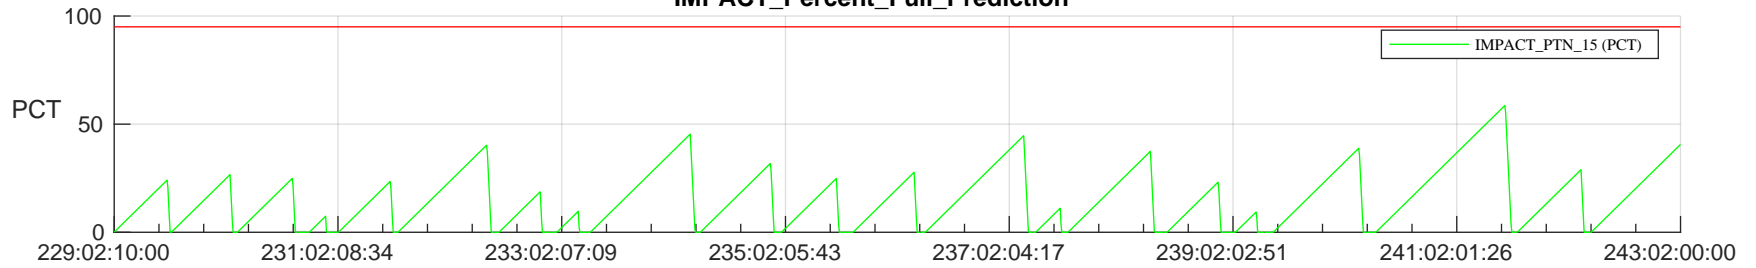

IMPACT_Percent_Full_Prediction