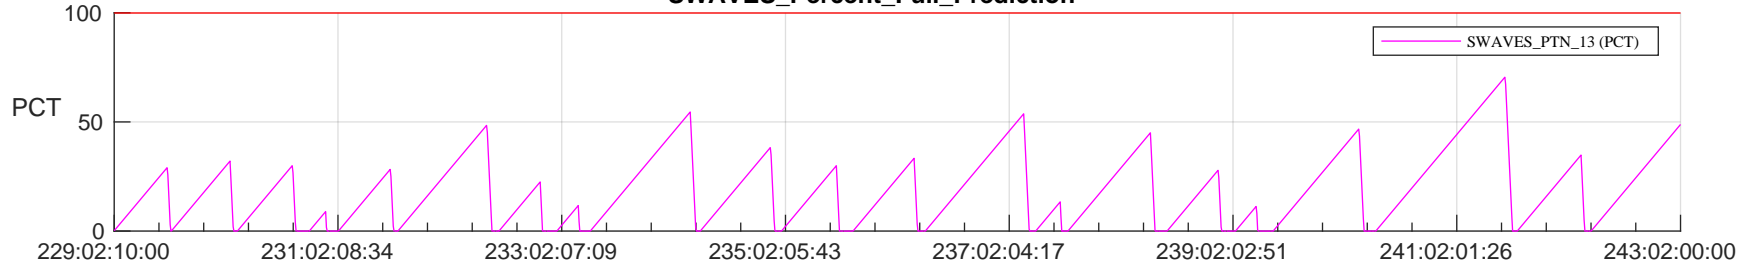

# STEREO AHEAD SSR PCT Full Prediction

## SWAVES\_Percent\_Full\_Prediction

## Spacecraft\_DownLink\_Rate

Ground Time (2023:229:02:10:00.000 -2023:243:02:00:00.000)