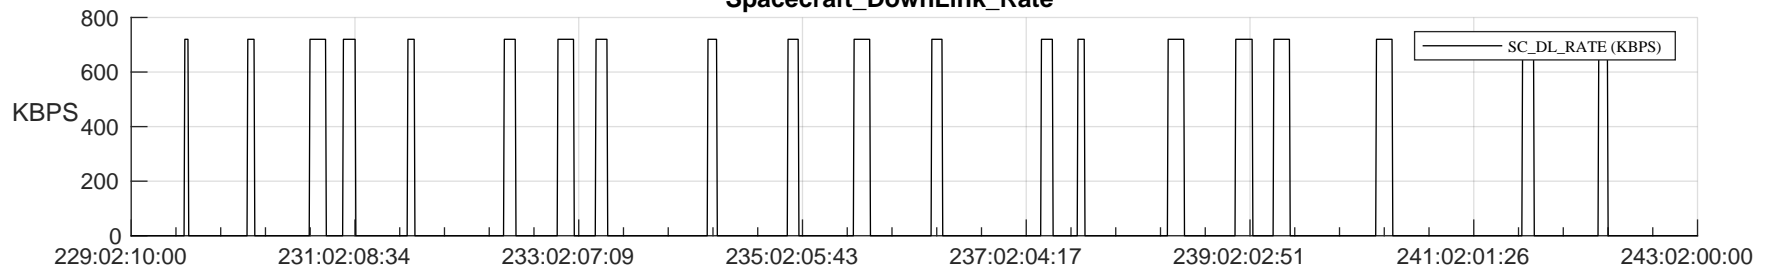

## SWAVES\_Percent\_Full\_Prediction

## Spacecraft\_DownLink\_Rate

Ground Time (2023:229:02:10:00.000 -2023:243:02:00:00.000)