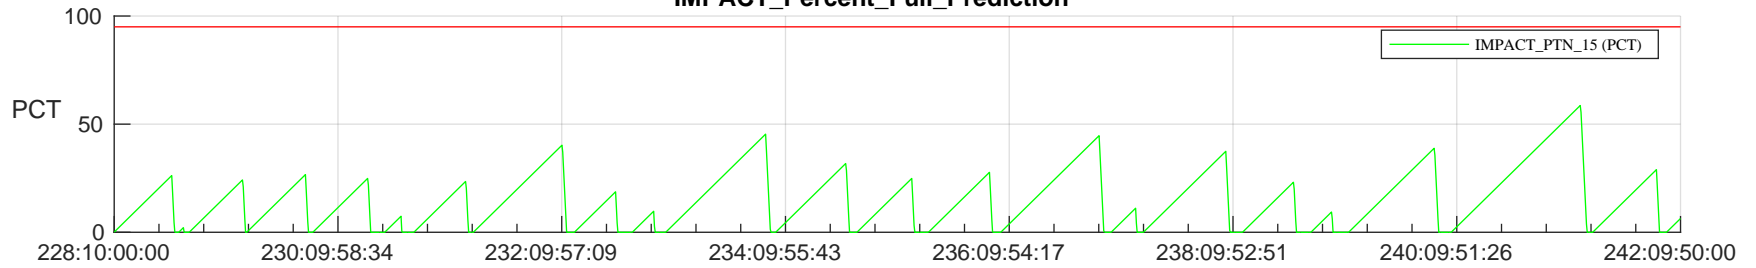

STEREO AHEAD SSR PCT Full Prediction

SWAVES_Percent_Full_Prediction

IMPACT_Percent_Full_Prediction

PLASTIC_Percent_Full_Prediction

Spacecraft_DownLink_Rate

Ground Time (2023:228:10:00:00.000 -2023:242:09:50:00.000)