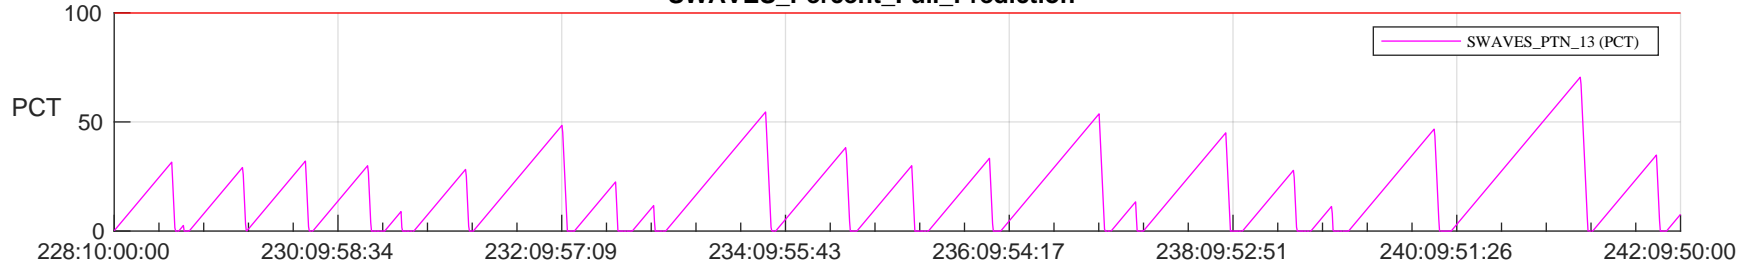

STEREO AHEAD SSR PCT Full Prediction

SWAVES_Percent_Full_Prediction

IMPACT_Percent_Full_Prediction

PLASTIC_Percent_Full_Prediction

Spacecraft_DownLink_Rate

Ground Time (2023:228:10:00:00.000 -2023:242:09:50:00.000)