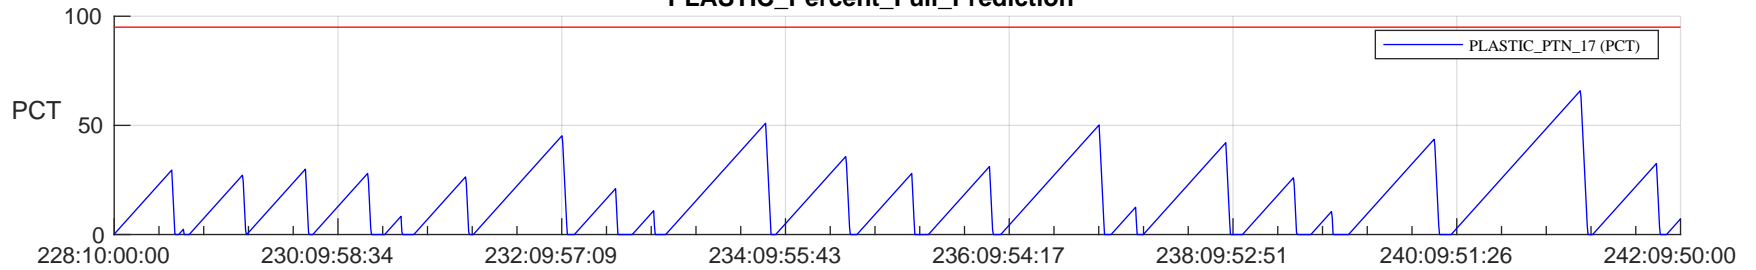

STEREO AHEAD SSR PCT Full Prediction

SWAVES_Percent_Full_Prediction

IMPACT_Percent_Full_Prediction

PLASTIC_Percent_Full_Prediction

Spacecraft_DownLink_Rate

Ground Time (2023:228:10:00:00.000 -2023:242:09:50:00.000)