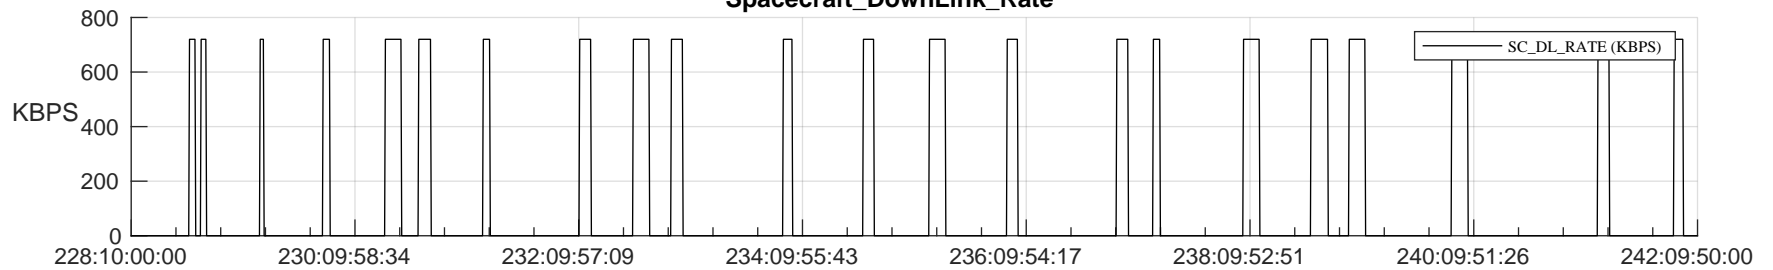

STEREO AHEAD SSR PCT Full Prediction

SWAVES_Percent_Full_Prediction

IMPACT_Percent_Full_Prediction

PLASTIC_Percent_Full_Prediction

Spacecraft_DownLink_Rate

Ground Time (2023:228:10:00:00.000 -2023:242:09:50:00.000)