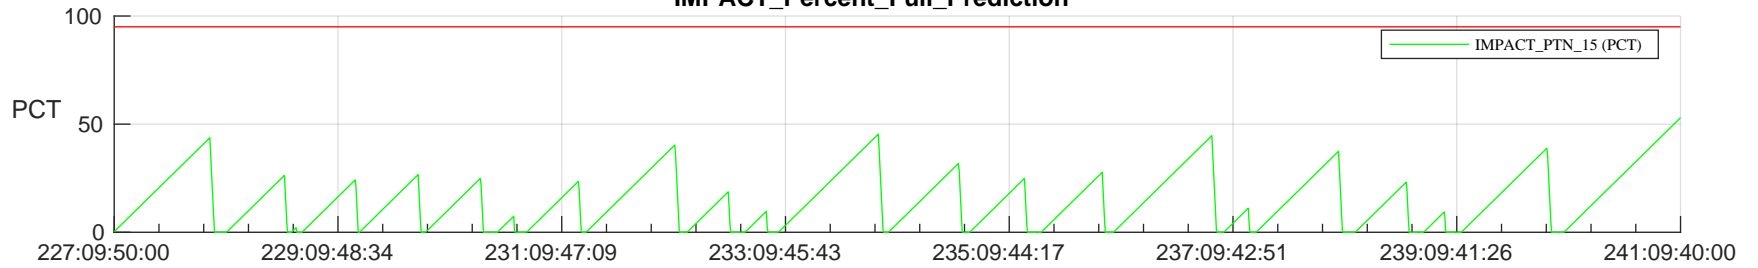

STEREO AHEAD SSR PCT Full Prediction

SWAVES_Percent_Full_Prediction

IMPACT_Percent_Full_Prediction

PLASTIC_Percent_Full_Prediction

Spacecraft_DownLink_Rate

Ground Time (2023:227:09:50:00.000 -2023:241:09:40:00.000)