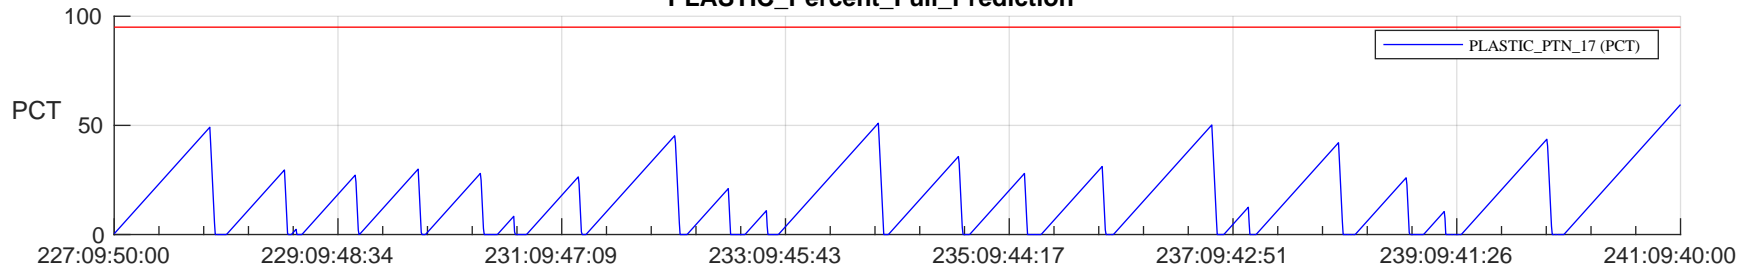

STEREO AHEAD SSR PCT Full Prediction

SWAVES_Percent_Full_Prediction

IMPACT_Percent_Full_Prediction

PLASTIC_Percent_Full_Prediction

Spacecraft_DownLink_Rate

Ground Time (2023:227:09:50:00.000 -2023:241:09:40:00.000)