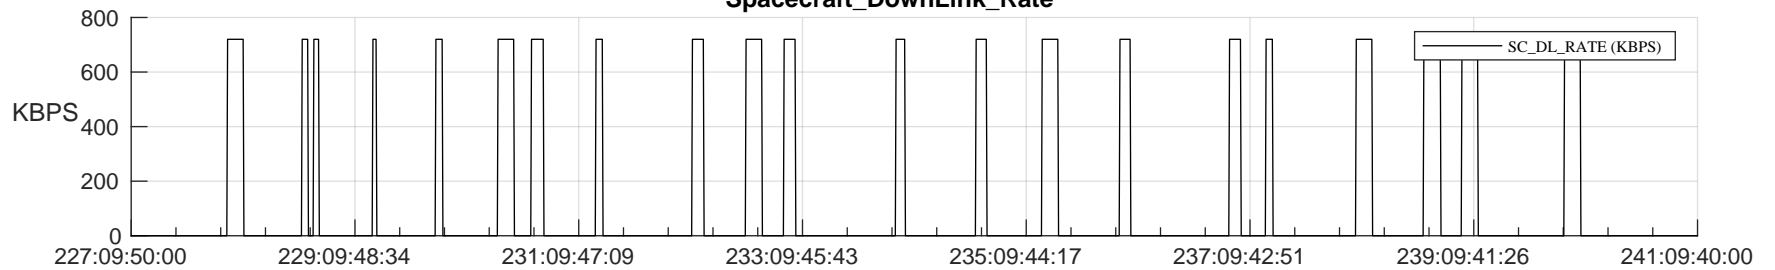

STEREO AHEAD SSR PCT Full Prediction

SWAVES_Percent_Full_Prediction

IMPACT_Percent_Full_Prediction

PLASTIC_Percent_Full_Prediction

Spacecraft_DownLink_Rate

Ground Time (2023:227:09:50:00.000 -2023:241:09:40:00.000)