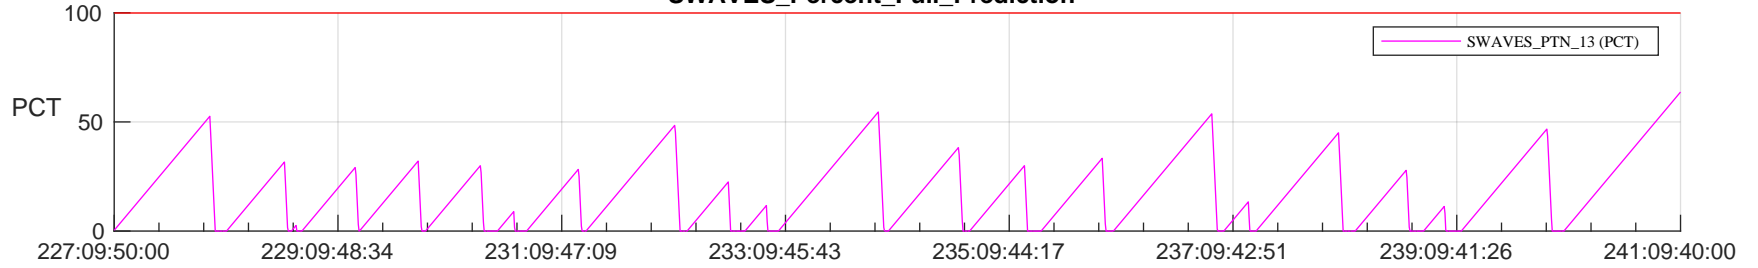

STEREO AHEAD SSR PCT Full Prediction

SWAVES_Percent_Full_Prediction

IMPACT_Percent_Full_Prediction

PLASTIC_Percent_Full_Prediction

Spacecraft_DownLink_Rate

Ground Time (2023:227:09:50:00.000 -2023:241:09:40:00.000)