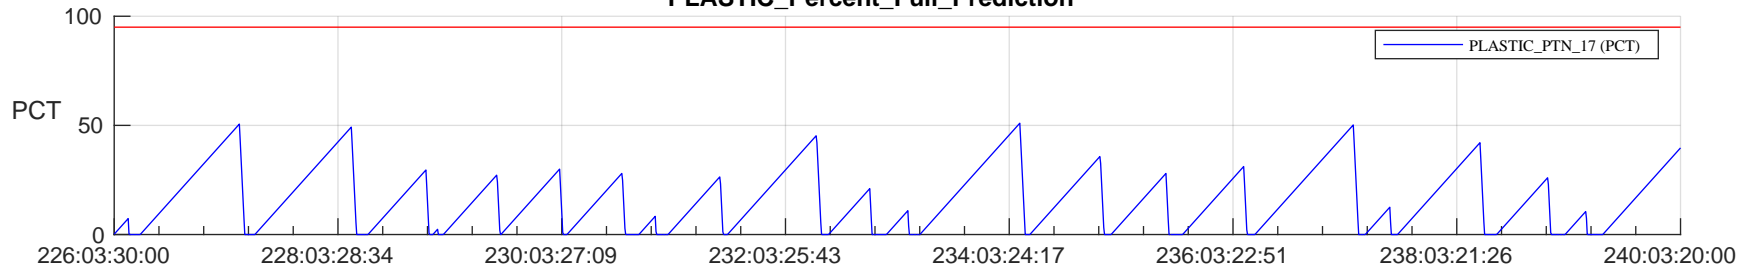

# STEREO AHEAD SSR PCT Full Prediction

## SWAVES\_Percent\_Full\_Prediction

## Spacecraft\_DownLink\_Rate

Ground Time (2023:226:03:30:00.000 -2023:240:03:20:00.000)