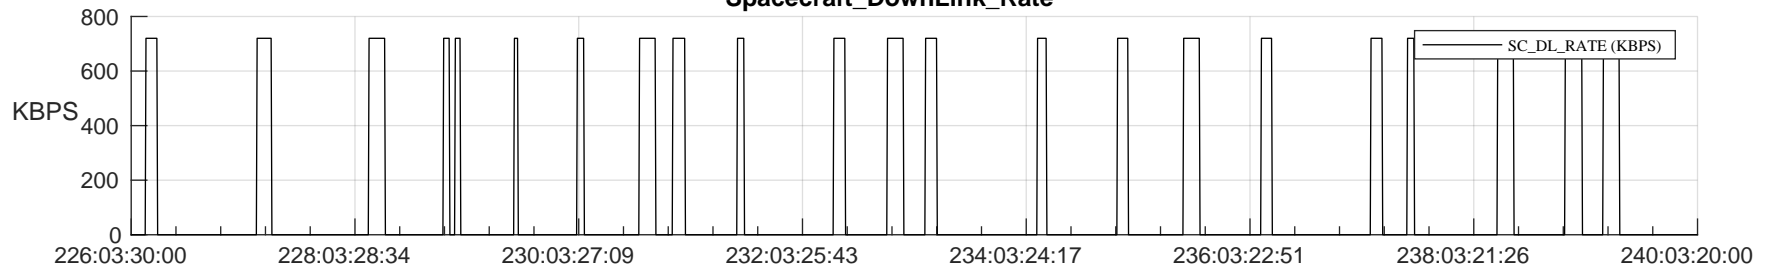

## SWAVES\_Percent\_Full\_Prediction

## Spacecraft\_DownLink\_Rate

Ground Time (2023:226:03:30:00.000 -2023:240:03:20:00.000)