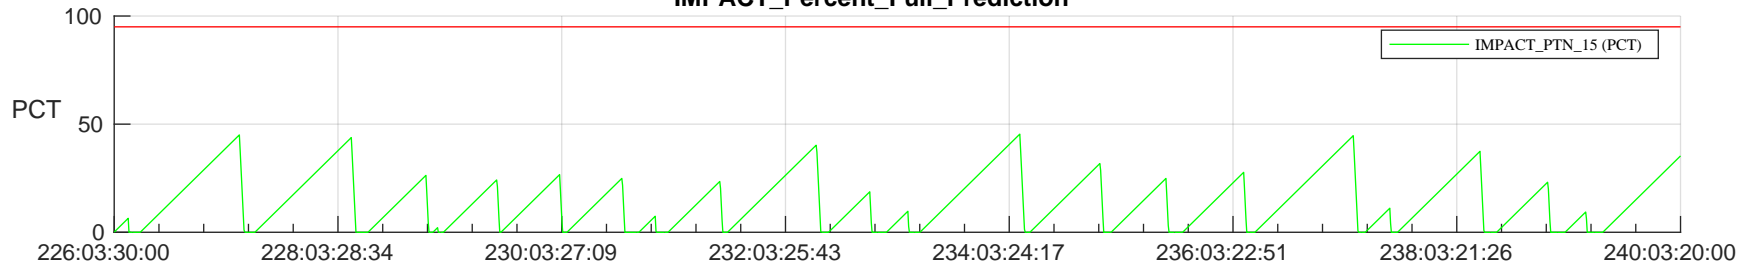

IMPACT_Percent_Full_Prediction