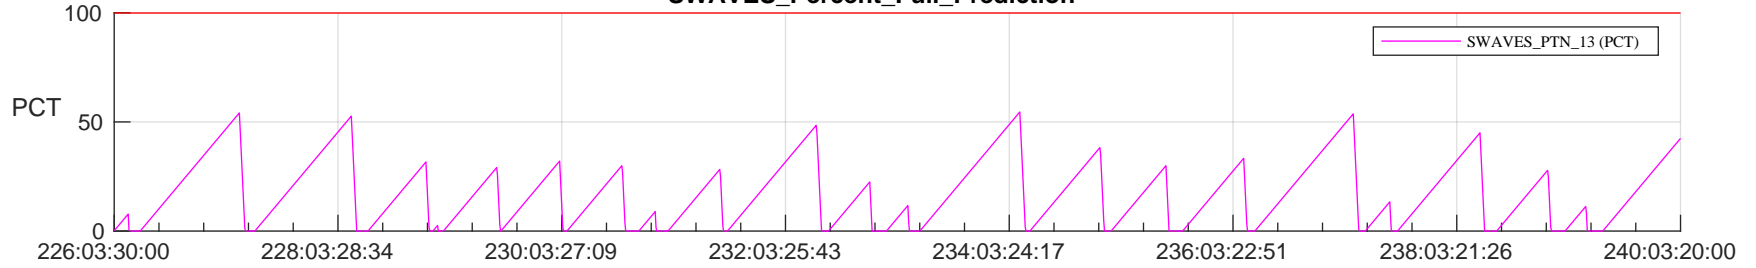

# STEREO AHEAD SSR PCT Full Prediction

## SWAVES\_Percent\_Full\_Prediction

## Spacecraft\_DownLink\_Rate

Ground Time (2023:226:03:30:00.000 -2023:240:03:20:00.000)