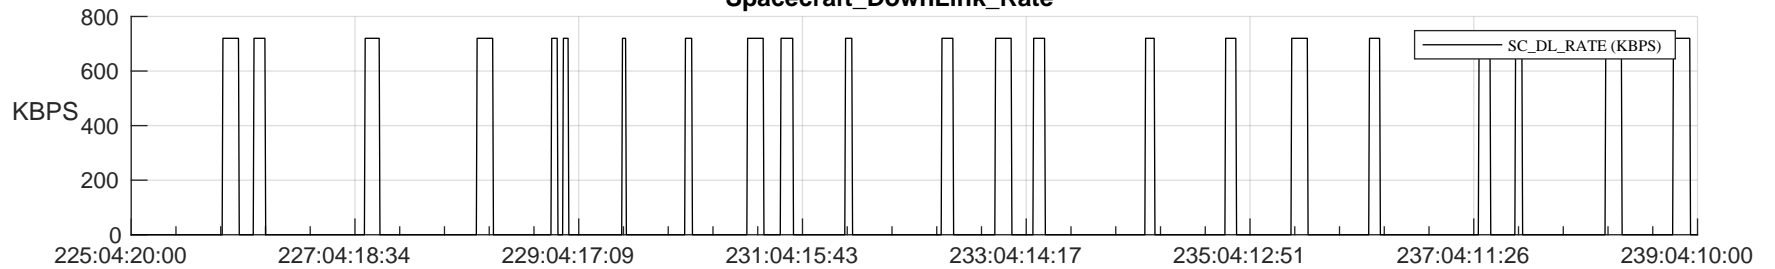

STEREO AHEAD SSR PCT Full Prediction

SWAVES_Percent_Full_Prediction

IMPACT_Percent_Full_Prediction

PLASTIC_Percent_Full_Prediction

Spacecraft_DownLink_Rate

Ground Time (2023:225:04:20:00.000 -2023:239:04:10:00.000)