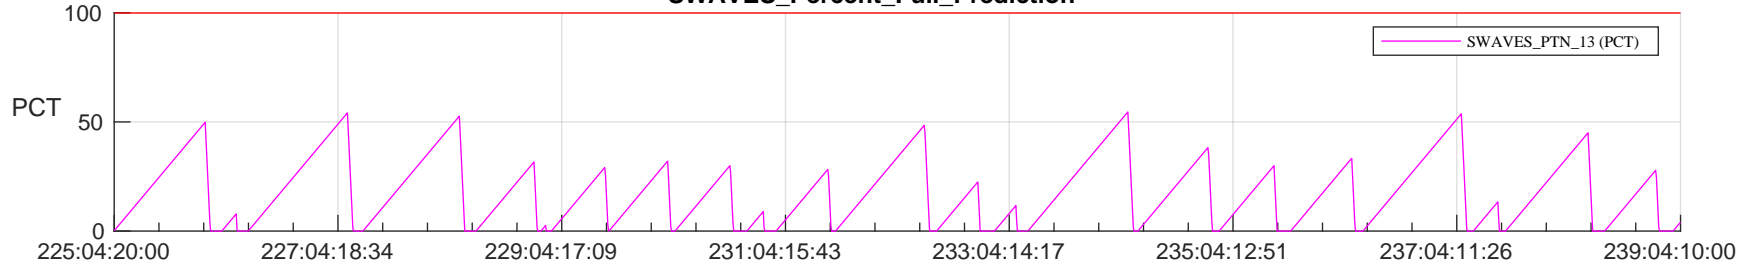

STEREO AHEAD SSR PCT Full Prediction

SWAVES_Percent_Full_Prediction

IMPACT_Percent_Full_Prediction

PLASTIC_Percent_Full_Prediction

Spacecraft_DownLink_Rate

Ground Time (2023:225:04:20:00.000 -2023:239:04:10:00.000)