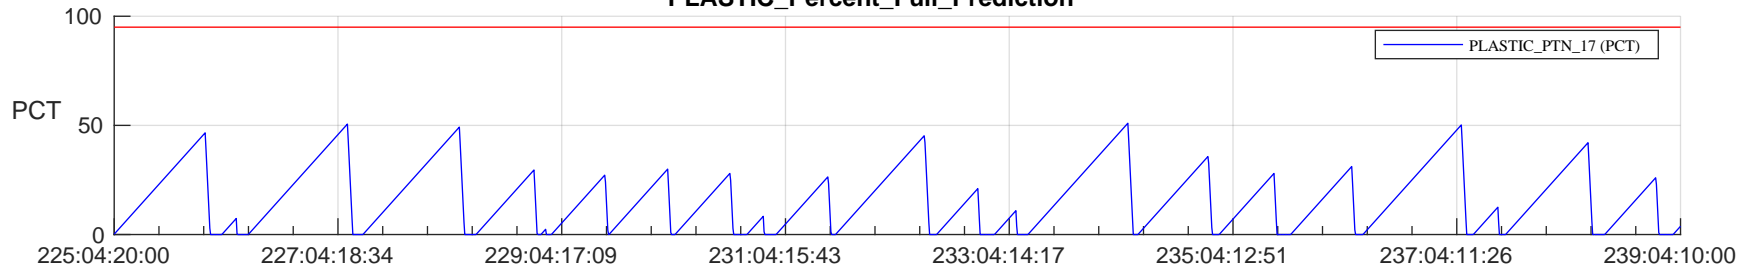

STEREO AHEAD SSR PCT Full Prediction

SWAVES_Percent_Full_Prediction

IMPACT_Percent_Full_Prediction

PLASTIC_Percent_Full_Prediction

Spacecraft_DownLink_Rate

Ground Time (2023:225:04:20:00.000 -2023:239:04:10:00.000)