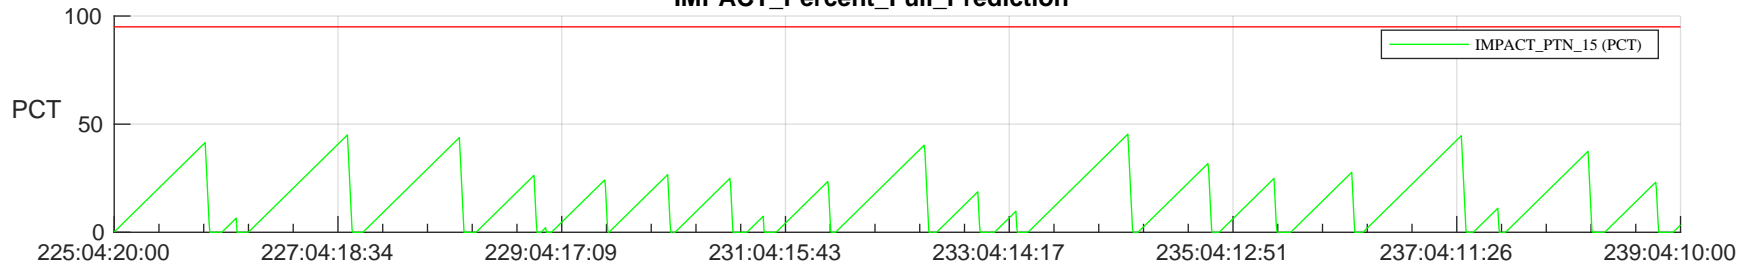

STEREO AHEAD SSR PCT Full Prediction

SWAVES_Percent_Full_Prediction

IMPACT_Percent_Full_Prediction

PLASTIC_Percent_Full_Prediction

Spacecraft_DownLink_Rate

Ground Time (2023:225:04:20:00.000 -2023:239:04:10:00.000)