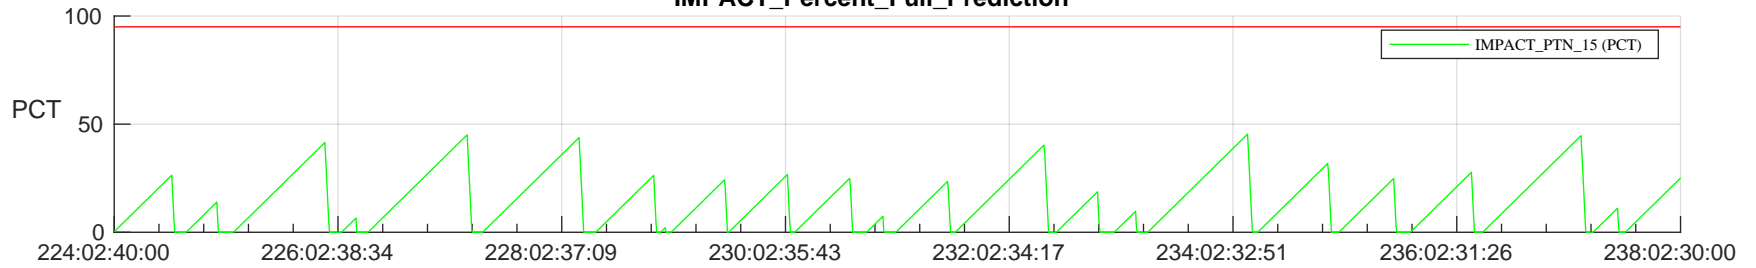

STEREO AHEAD SSR PCT Full Prediction

SWAVES_Percent_Full_Prediction

IMPACT_Percent_Full_Prediction

PLASTIC_Percent_Full_Prediction

Spacecraft_DownLink_Rate

Ground Time (2023:224:02:40:00.000 -2023:238:02:30:00.000)