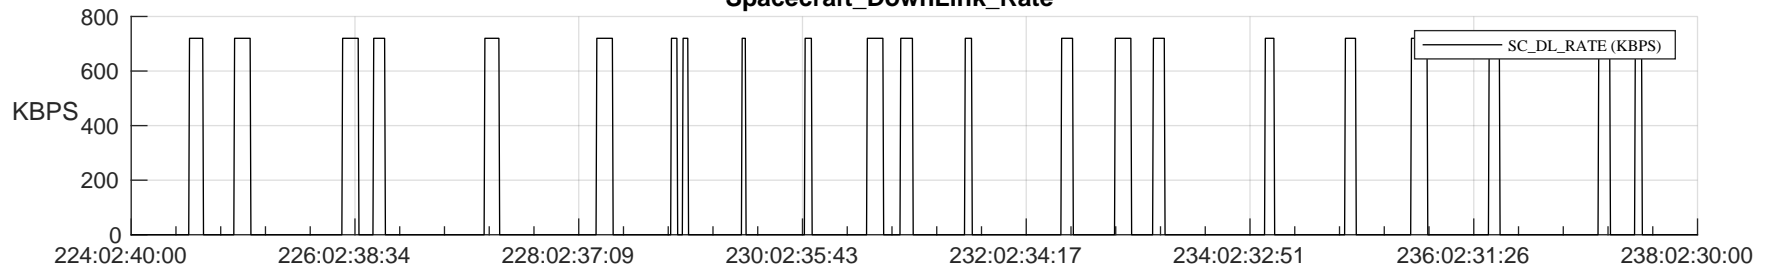

STEREO AHEAD SSR PCT Full Prediction

SWAVES_Percent_Full_Prediction

IMPACT_Percent_Full_Prediction

PLASTIC_Percent_Full_Prediction

Spacecraft_DownLink_Rate

Ground Time (2023:224:02:40:00.000 -2023:238:02:30:00.000)