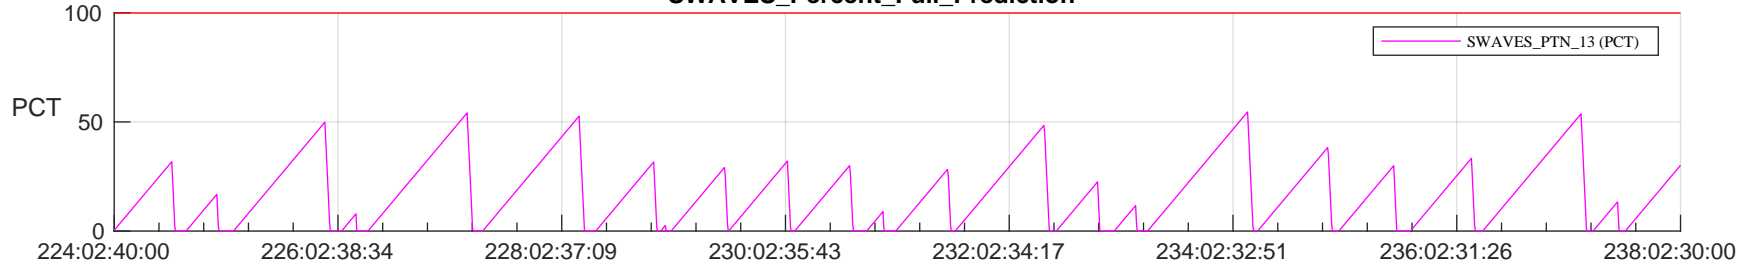

STEREO AHEAD SSR PCT Full Prediction

SWAVES_Percent_Full_Prediction

IMPACT_Percent_Full_Prediction

PLASTIC_Percent_Full_Prediction

Spacecraft_DownLink_Rate

Ground Time (2023:224:02:40:00.000 -2023:238:02:30:00.000)