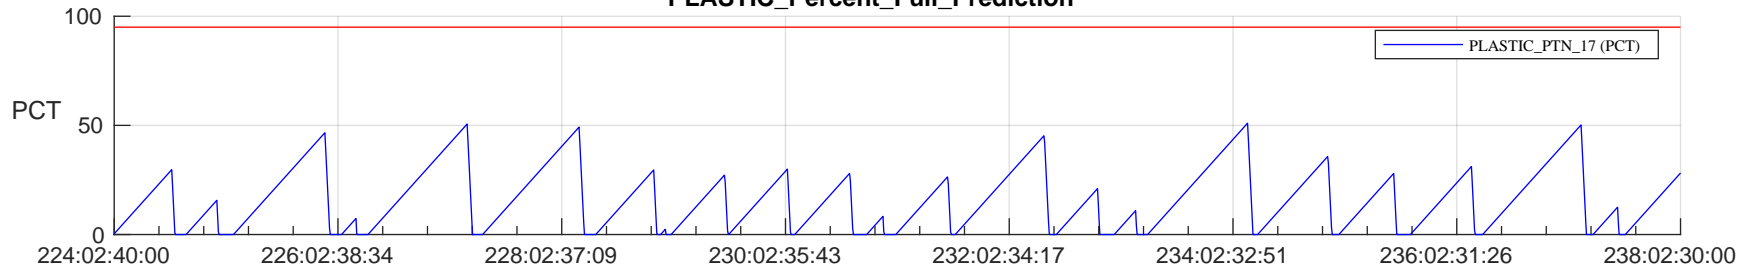

STEREO AHEAD SSR PCT Full Prediction

SWAVES_Percent_Full_Prediction

IMPACT_Percent_Full_Prediction

PLASTIC_Percent_Full_Prediction

Spacecraft_DownLink_Rate

Ground Time (2023:224:02:40:00.000 -2023:238:02:30:00.000)