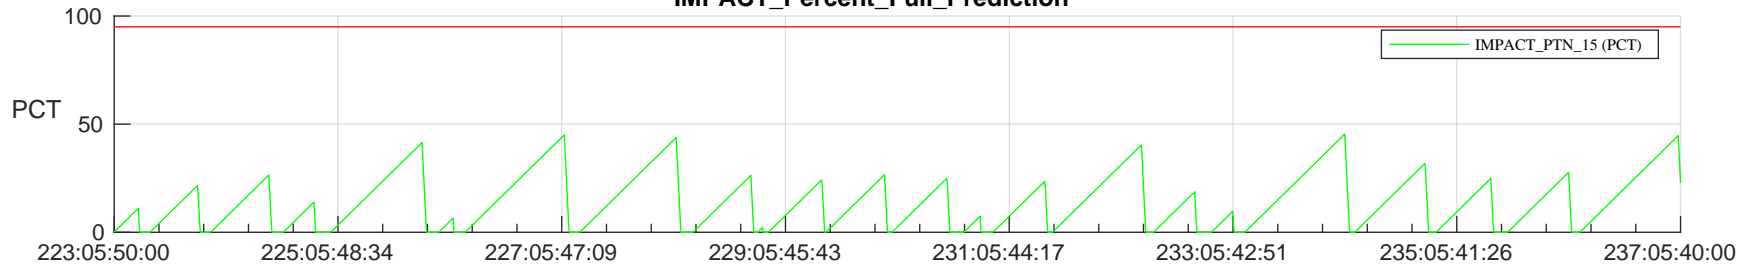

STEREO AHEAD SSR PCT Full Prediction

SWAVES_Percent_Full_Prediction

IMPACT_Percent_Full_Prediction

PLASTIC_Percent_Full_Prediction

Spacecraft_DownLink_Rate