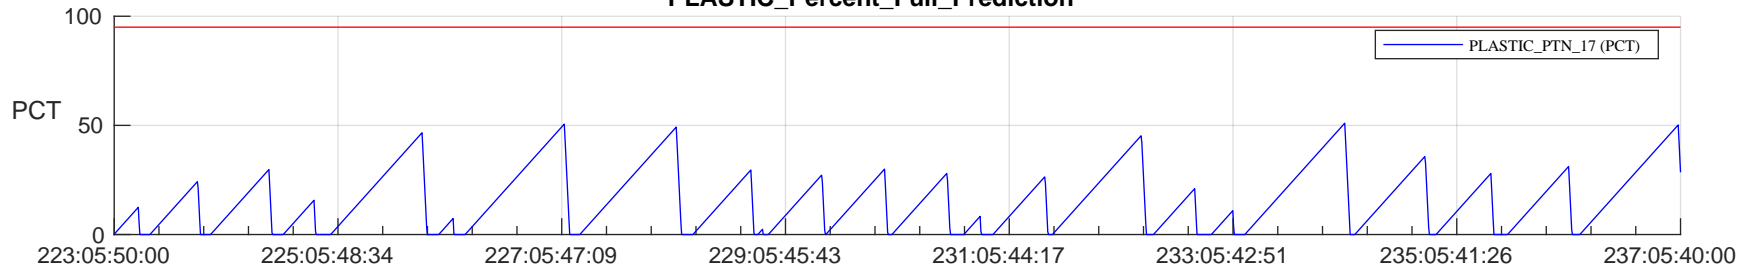

STEREO AHEAD SSR PCT Full Prediction

SWAVES_Percent_Full_Prediction

IMPACT_Percent_Full_Prediction

PLASTIC_Percent_Full_Prediction

Spacecraft_DownLink_Rate