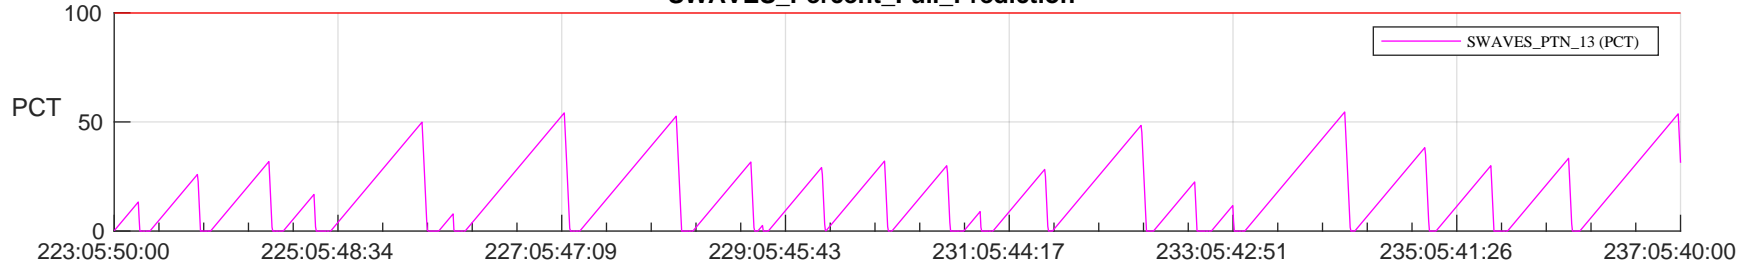

STEREO AHEAD SSR PCT Full Prediction

SWAVES_Percent_Full_Prediction

IMPACT_Percent_Full_Prediction

PLASTIC_Percent_Full_Prediction

Spacecraft_DownLink_Rate