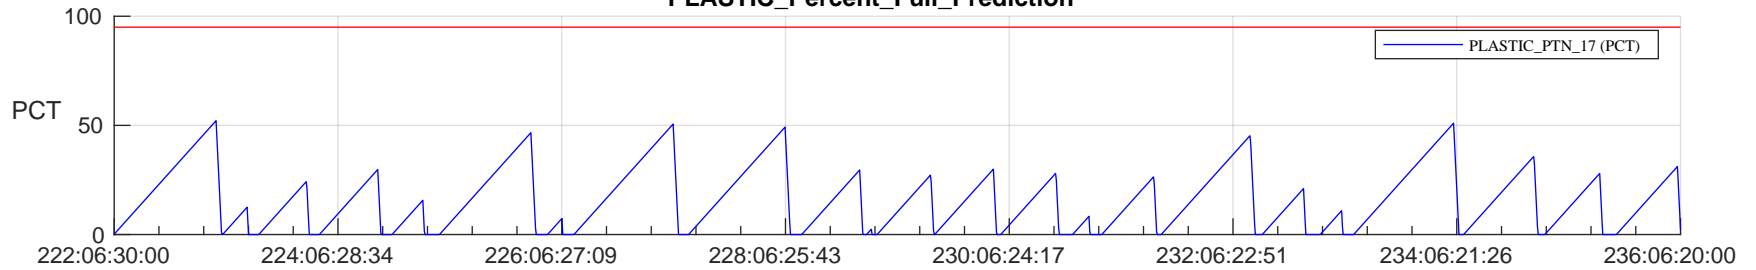

PLASTIC_Percent_Full_Prediction