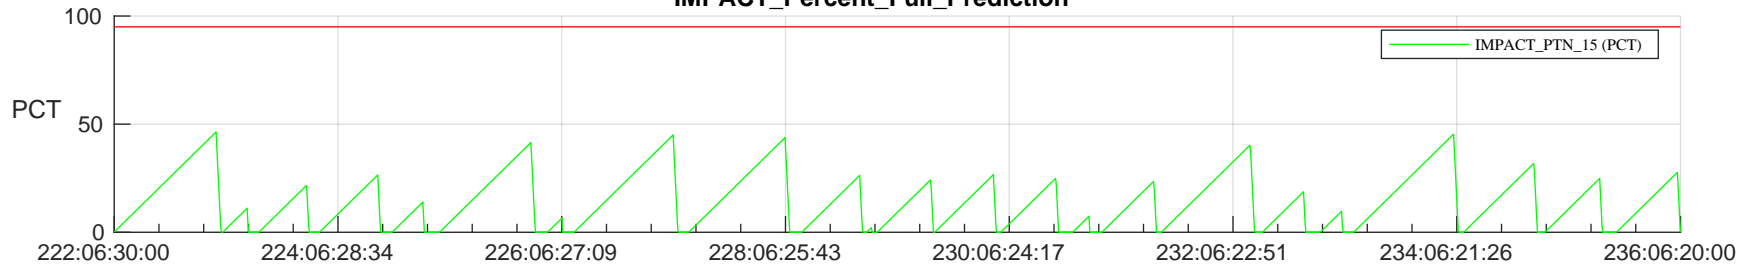

IMPACT_Percent_Full_Prediction