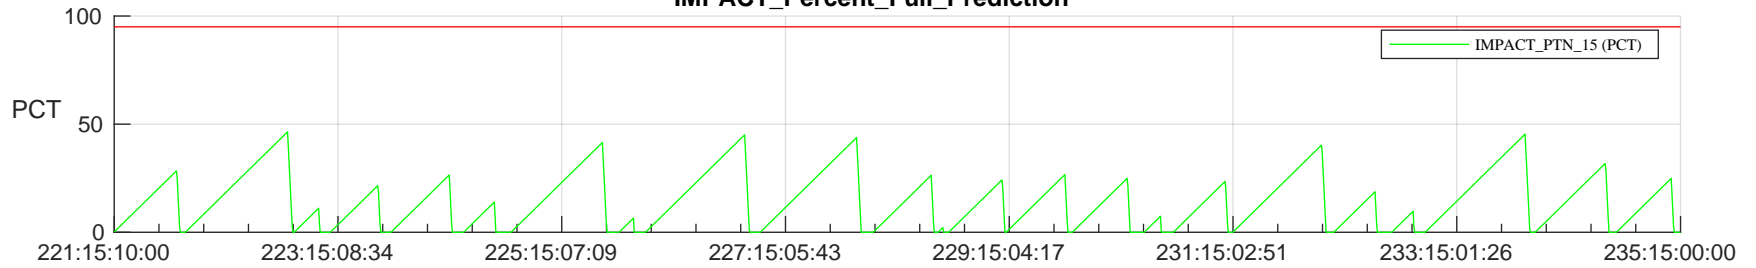

STEREO AHEAD SSR PCT Full Prediction

SWAVES_Percent_Full_Prediction

IMPACT_Percent_Full_Prediction

PLASTIC_Percent_Full_Prediction

Spacecraft_DownLink_Rate