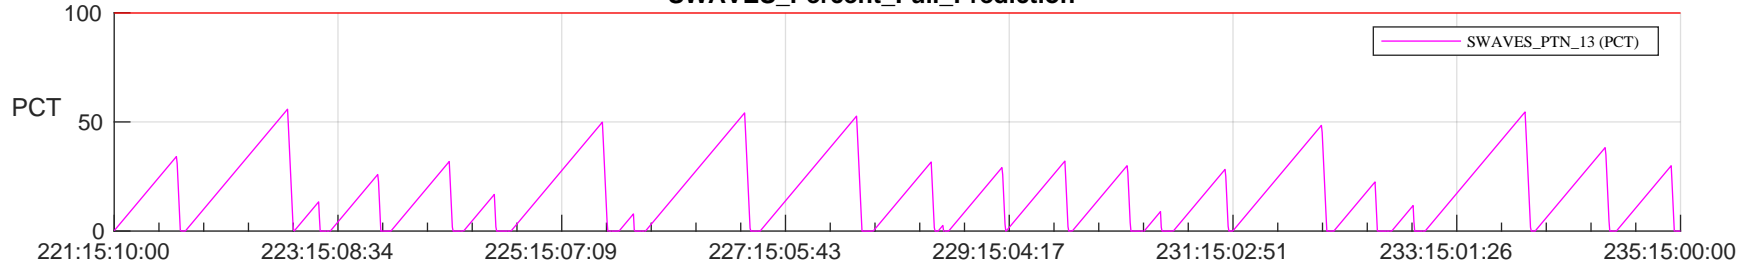

STEREO AHEAD SSR PCT Full Prediction

SWAVES_Percent_Full_Prediction

IMPACT_Percent_Full_Prediction

PLASTIC_Percent_Full_Prediction

Spacecraft_DownLink_Rate