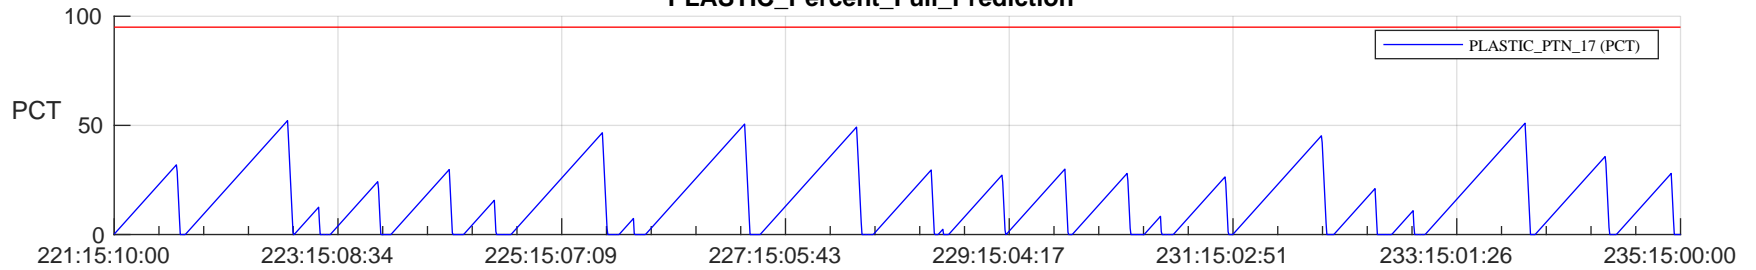

STEREO AHEAD SSR PCT Full Prediction

SWAVES_Percent_Full_Prediction

IMPACT_Percent_Full_Prediction

PLASTIC_Percent_Full_Prediction

Spacecraft_DownLink_Rate