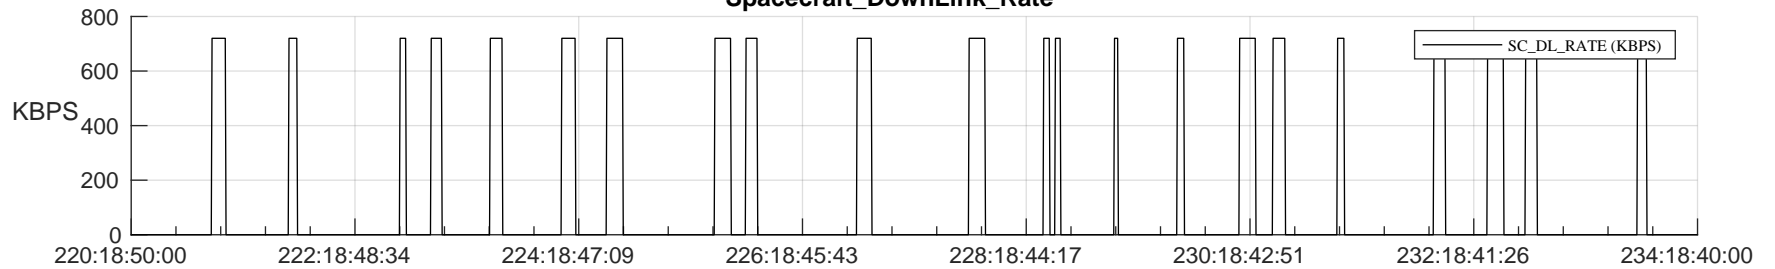

STEREO AHEAD SSR PCT Full Prediction

SWAVES_Percent_Full_Prediction

IMPACT_Percent_Full_Prediction

PLASTIC_Percent_Full_Prediction

Spacecraft_DownLink_Rate

Ground Time (2023:220:18:50:00.000 -2023:234:18:40:00.000)