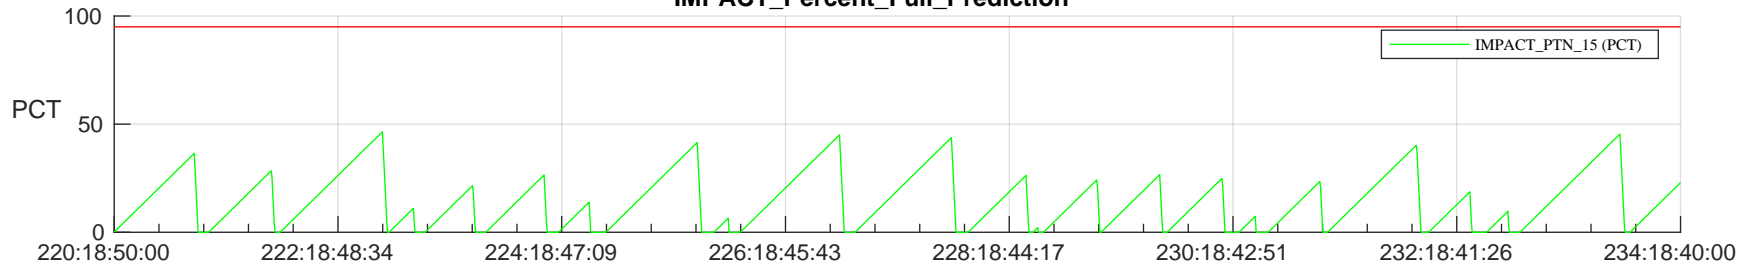

STEREO AHEAD SSR PCT Full Prediction

SWAVES_Percent_Full_Prediction

IMPACT_Percent_Full_Prediction

PLASTIC_Percent_Full_Prediction

Spacecraft_DownLink_Rate

Ground Time (2023:220:18:50:00.000 -2023:234:18:40:00.000)