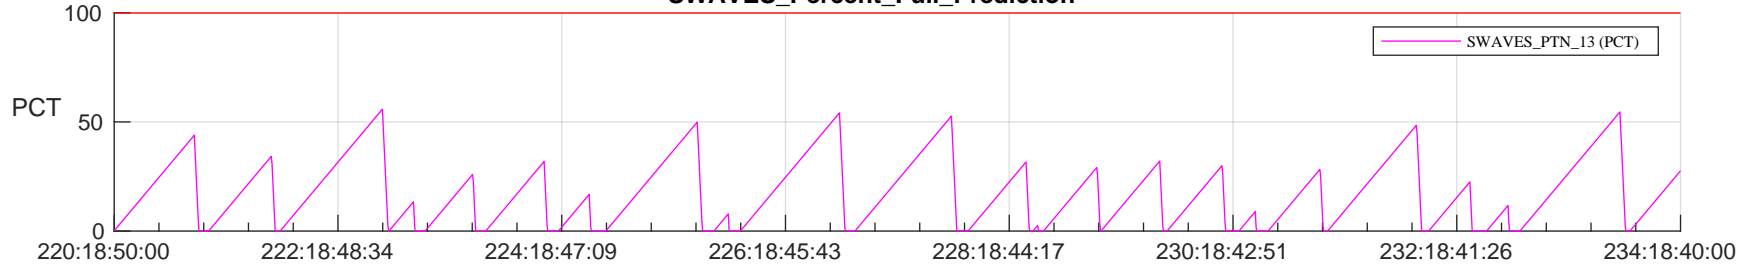

STEREO AHEAD SSR PCT Full Prediction

SWAVES_Percent_Full_Prediction

IMPACT_Percent_Full_Prediction

PLASTIC_Percent_Full_Prediction

Spacecraft_DownLink_Rate

Ground Time (2023:220:18:50:00.000 -2023:234:18:40:00.000)