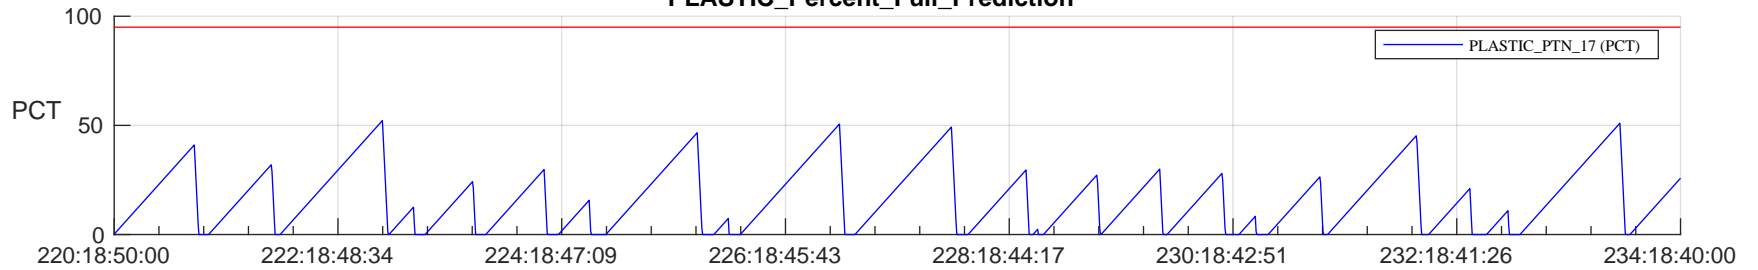

STEREO AHEAD SSR PCT Full Prediction

SWAVES_Percent_Full_Prediction

IMPACT_Percent_Full_Prediction

PLASTIC_Percent_Full_Prediction

Spacecraft_DownLink_Rate

Ground Time (2023:220:18:50:00.000 -2023:234:18:40:00.000)