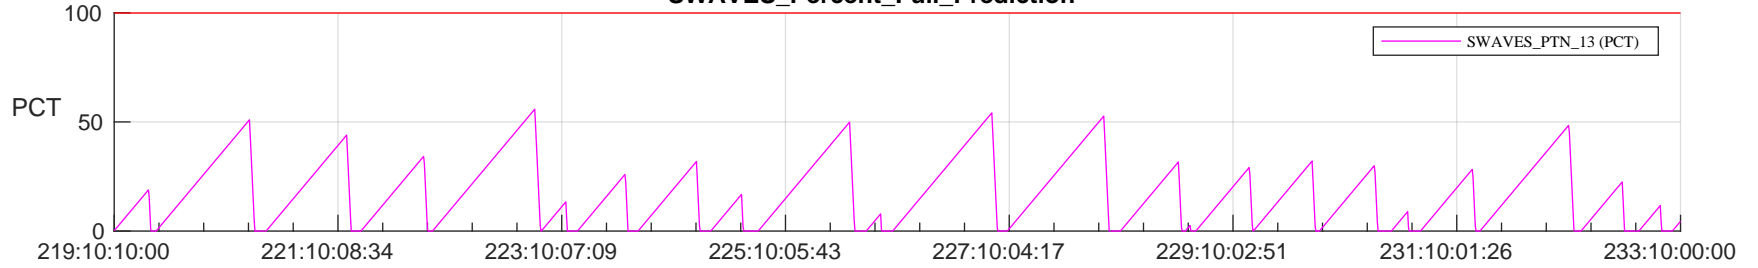

STEREO AHEAD SSR PCT Full Prediction

SWAVES_Percent_Full_Prediction

IMPACT_Percent_Full_Prediction

PLASTIC_Percent_Full_Prediction

Spacecraft_DownLink_Rate