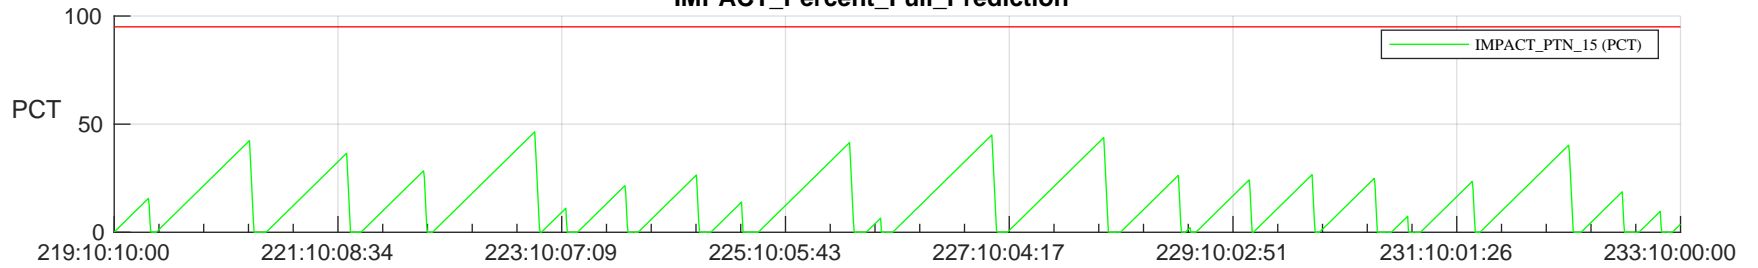

STEREO AHEAD SSR PCT Full Prediction

SWAVES_Percent_Full_Prediction

IMPACT_Percent_Full_Prediction

PLASTIC_Percent_Full_Prediction

Spacecraft_DownLink_Rate