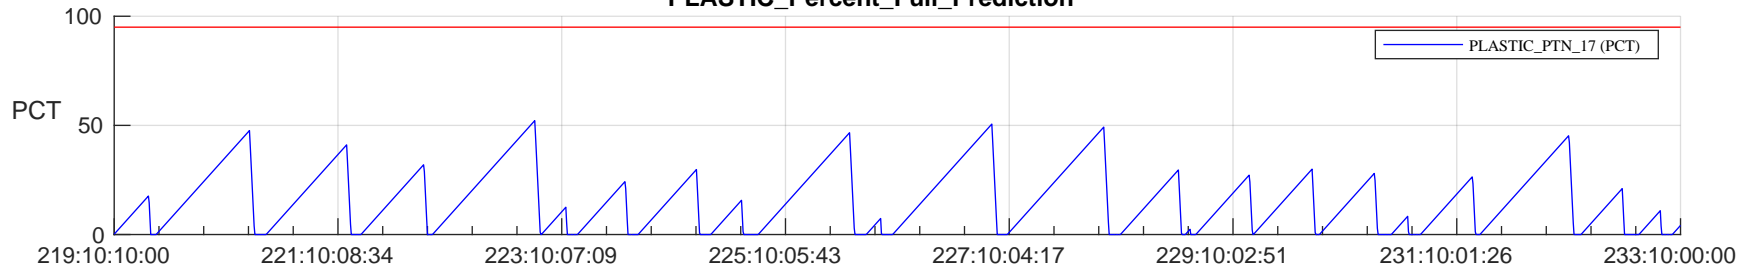

STEREO AHEAD SSR PCT Full Prediction

SWAVES_Percent_Full_Prediction

IMPACT_Percent_Full_Prediction

PLASTIC_Percent_Full_Prediction

Spacecraft_DownLink_Rate