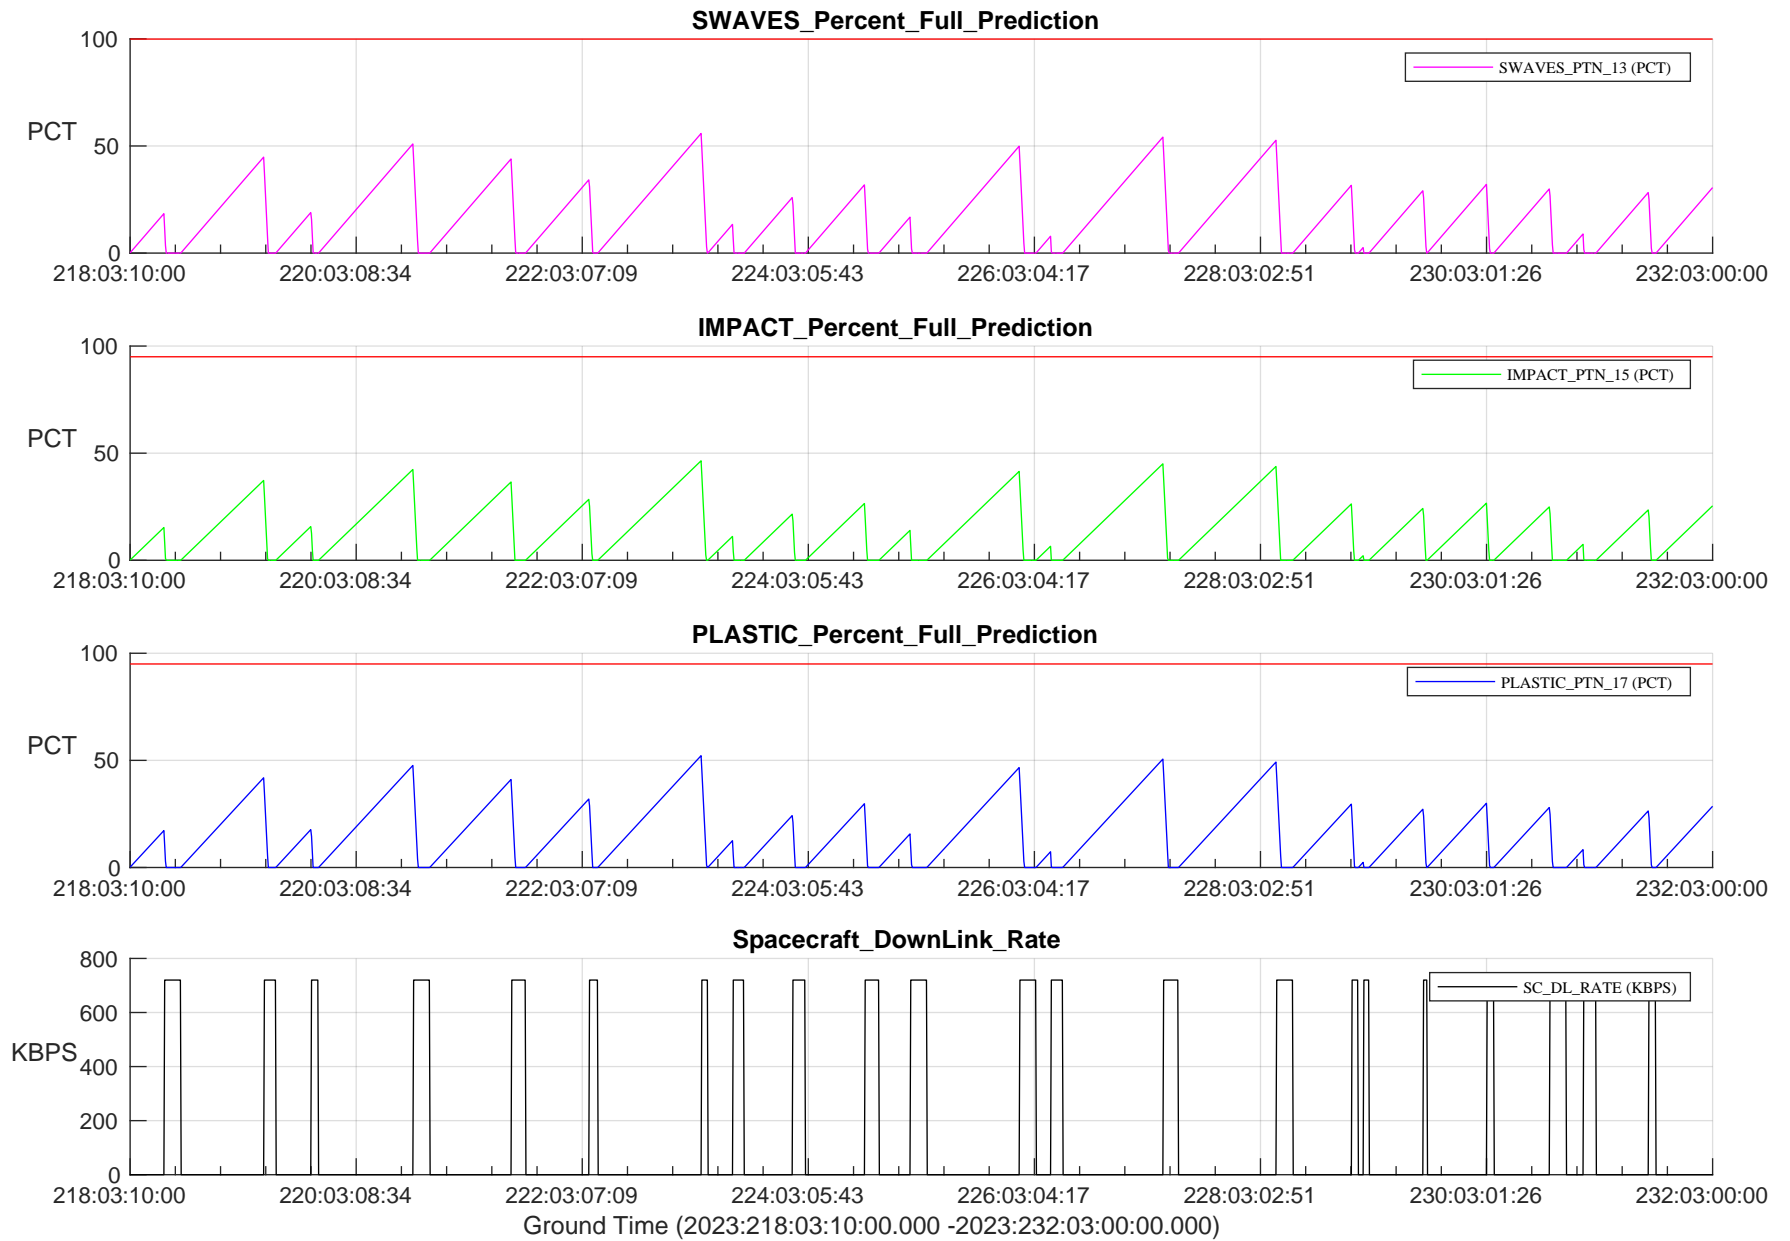

STEREO AHEAD SSR PCT Full Prediction

/disks/d81/project/stereo/mops/assessment/ahead/automation/output/engdump/yesterdaily/ahead_ssr_predict_2023_218.csv

Date Created:08/06/2023 03:16:02 AM