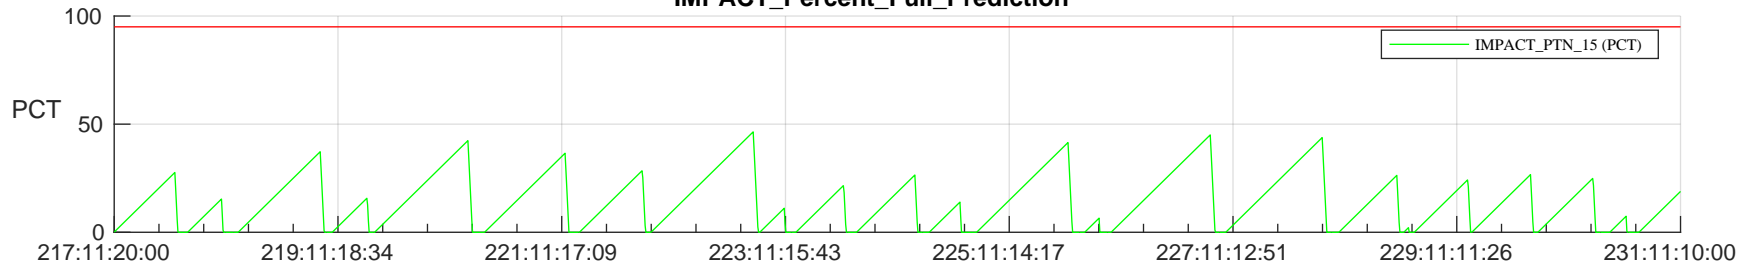

STEREO AHEAD SSR PCT Full Prediction

SWAVES_Percent_Full_Prediction

IMPACT_Percent_Full_Prediction

PLASTIC_Percent_Full_Prediction

Spacecraft_DownLink_Rate