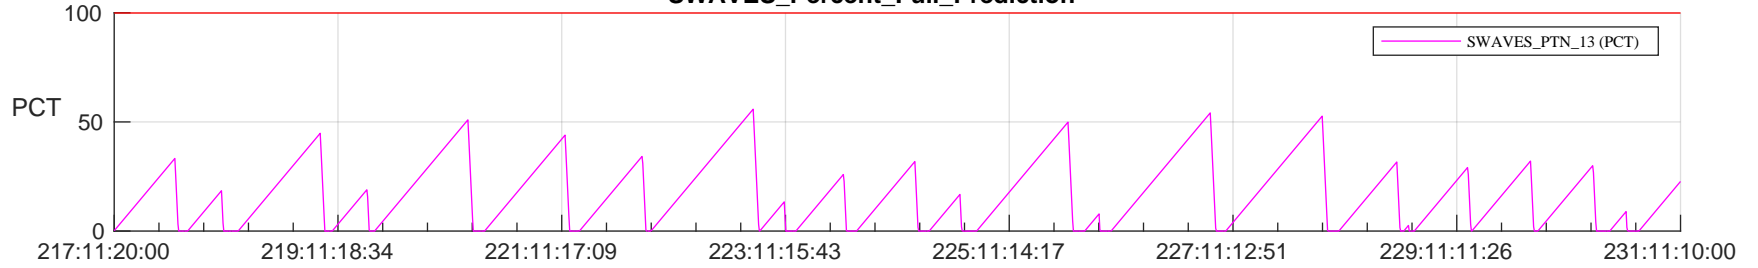

STEREO AHEAD SSR PCT Full Prediction

SWAVES_Percent_Full_Prediction

IMPACT_Percent_Full_Prediction

PLASTIC_Percent_Full_Prediction

Spacecraft_DownLink_Rate