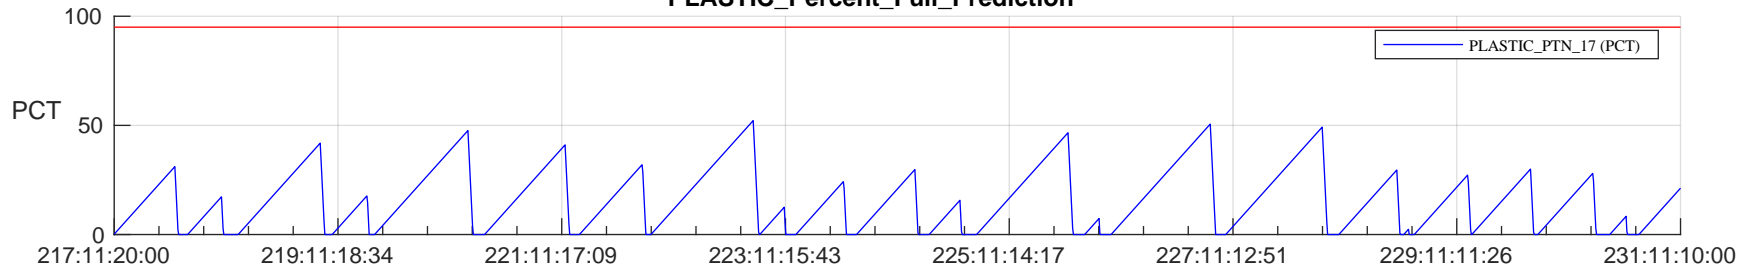

STEREO AHEAD SSR PCT Full Prediction

SWAVES_Percent_Full_Prediction

IMPACT_Percent_Full_Prediction

PLASTIC_Percent_Full_Prediction

Spacecraft_DownLink_Rate