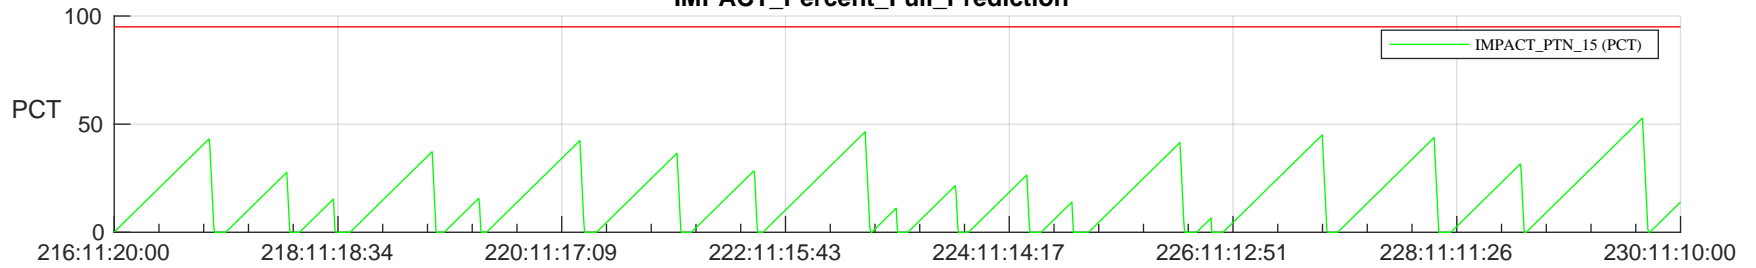

STEREO AHEAD SSR PCT Full Prediction

SWAVES_Percent_Full_Prediction

IMPACT_Percent_Full_Prediction

PLASTIC_Percent_Full_Prediction

Spacecraft_DownLink_Rate