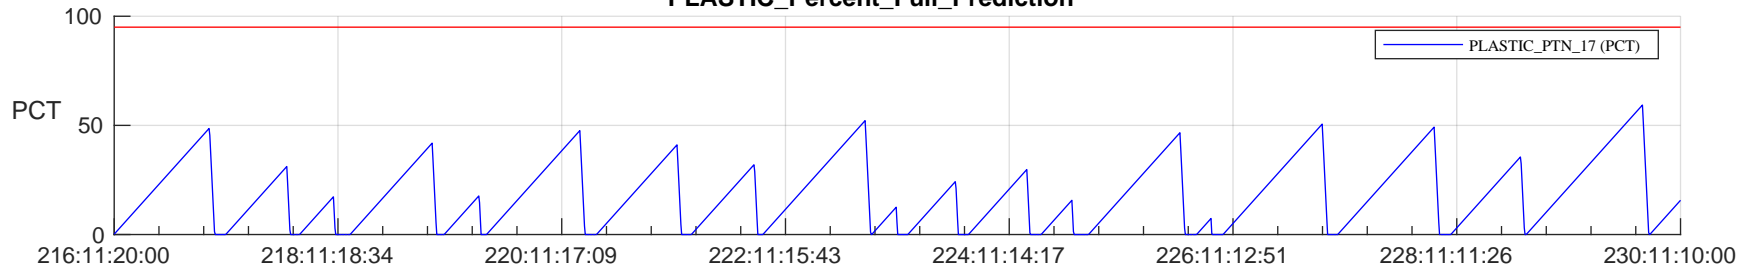

STEREO AHEAD SSR PCT Full Prediction

SWAVES_Percent_Full_Prediction

IMPACT_Percent_Full_Prediction

PLASTIC_Percent_Full_Prediction

Spacecraft_DownLink_Rate