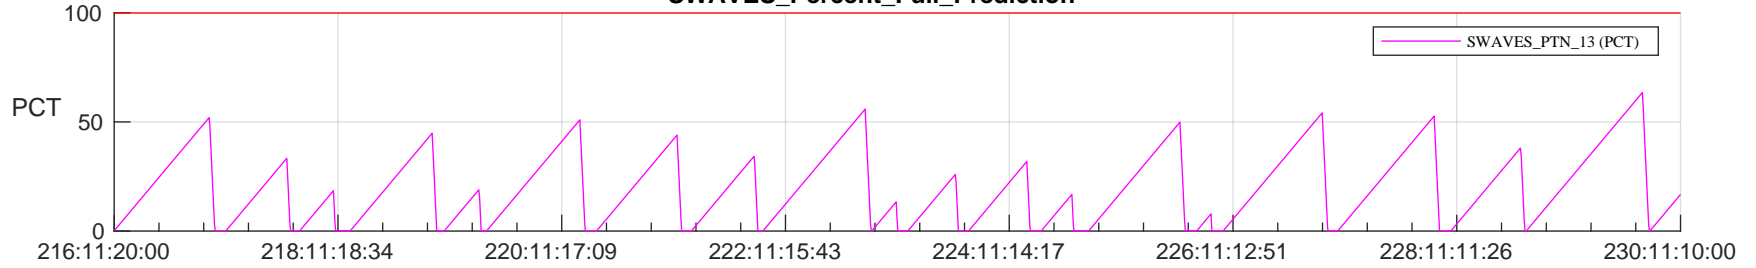

STEREO AHEAD SSR PCT Full Prediction

SWAVES_Percent_Full_Prediction

IMPACT_Percent_Full_Prediction

PLASTIC_Percent_Full_Prediction

Spacecraft_DownLink_Rate