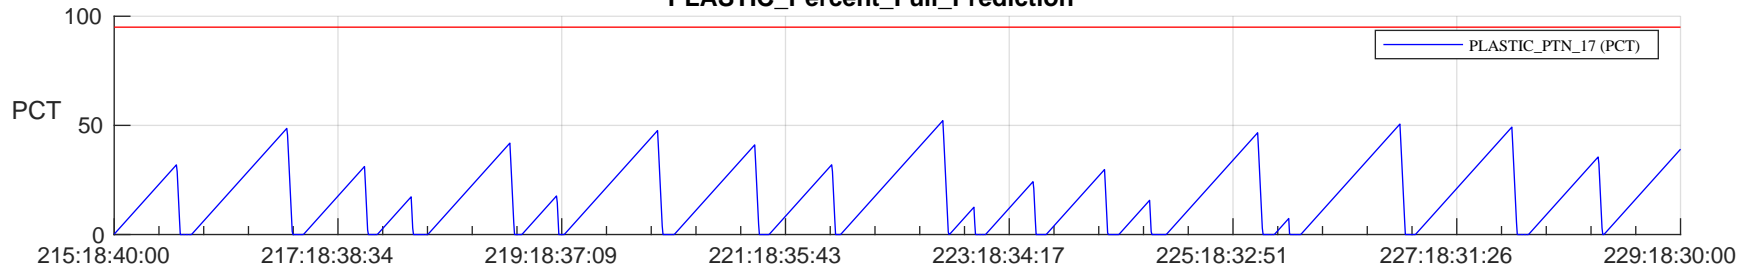

STEREO AHEAD SSR PCT Full Prediction

SWAVES_Percent_Full_Prediction

IMPACT_Percent_Full_Prediction

PLASTIC_Percent_Full_Prediction

Spacecraft_DownLink_Rate