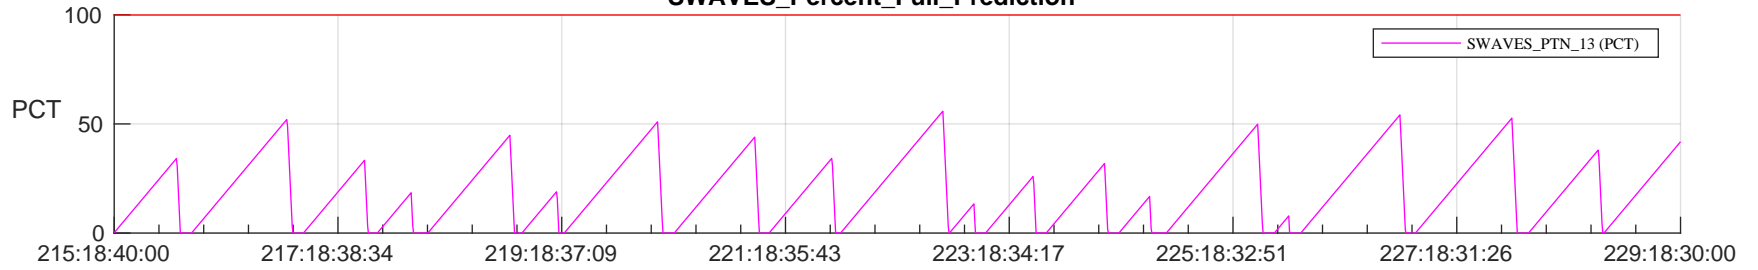

STEREO AHEAD SSR PCT Full Prediction

SWAVES_Percent_Full_Prediction

IMPACT_Percent_Full_Prediction

PLASTIC_Percent_Full_Prediction

Spacecraft_DownLink_Rate