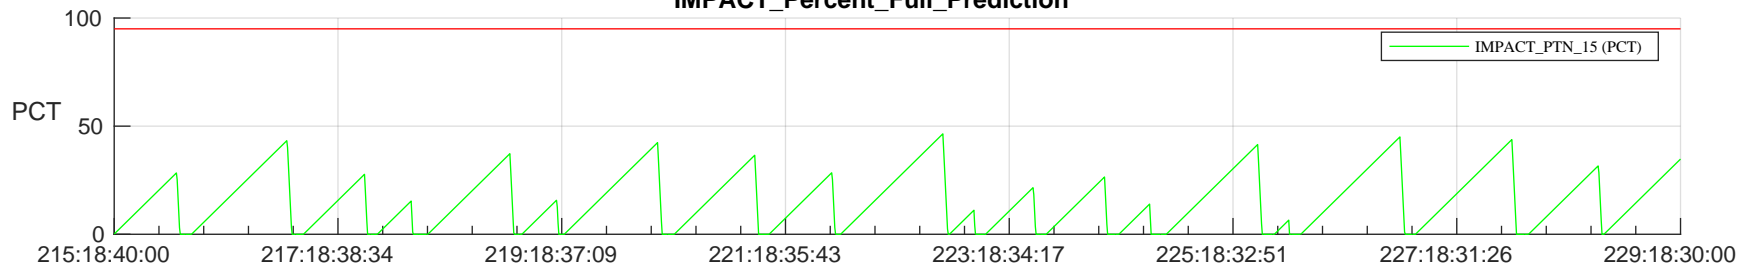

STEREO AHEAD SSR PCT Full Prediction

SWAVES_Percent_Full_Prediction

IMPACT_Percent_Full_Prediction

PLASTIC_Percent_Full_Prediction

Spacecraft_DownLink_Rate