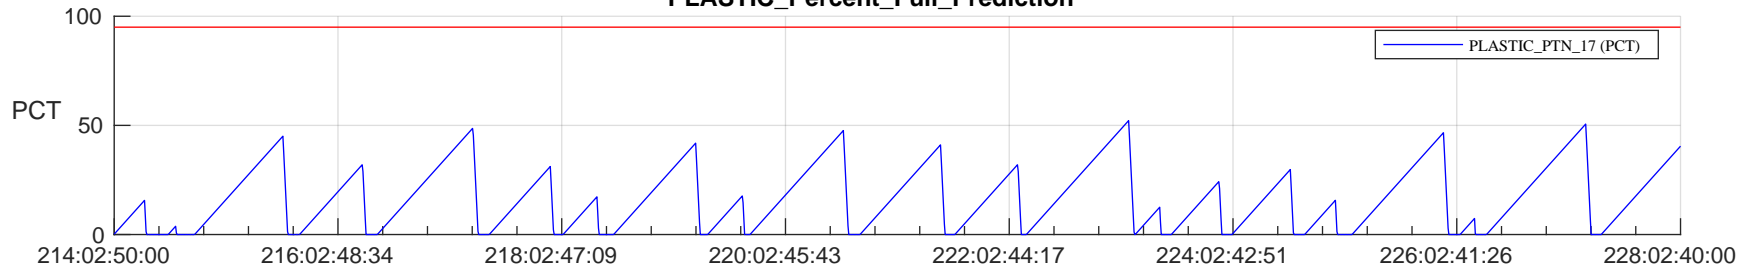

STEREO AHEAD SSR PCT Full Prediction

SWAVES_Percent_Full_Prediction

IMPACT_Percent_Full_Prediction

PLASTIC_Percent_Full_Prediction

Spacecraft_DownLink_Rate

Ground Time (2023:214:02:50:00.000 -2023:228:02:40:00.000)