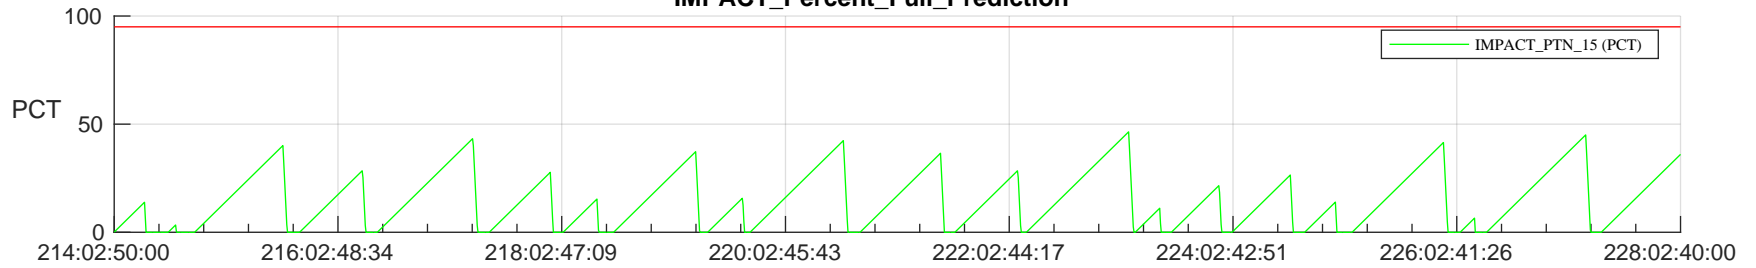

STEREO AHEAD SSR PCT Full Prediction

SWAVES_Percent_Full_Prediction

IMPACT_Percent_Full_Prediction

PLASTIC_Percent_Full_Prediction

Spacecraft_DownLink_Rate

Ground Time (2023:214:02:50:00.000 -2023:228:02:40:00.000)