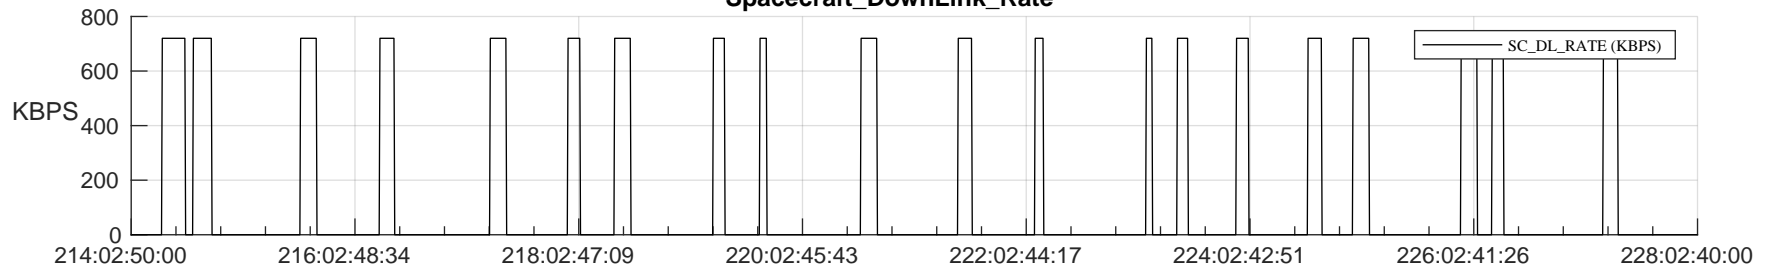

STEREO AHEAD SSR PCT Full Prediction

SWAVES_Percent_Full_Prediction

IMPACT_Percent_Full_Prediction

PLASTIC_Percent_Full_Prediction

Spacecraft_DownLink_Rate

Ground Time (2023:214:02:50:00.000 -2023:228:02:40:00.000)