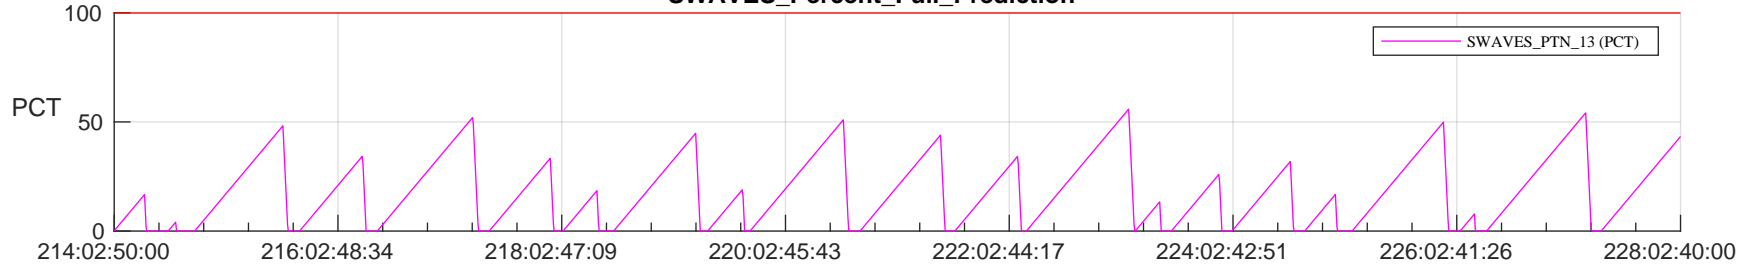

STEREO AHEAD SSR PCT Full Prediction

SWAVES_Percent_Full_Prediction

IMPACT_Percent_Full_Prediction

PLASTIC_Percent_Full_Prediction

Spacecraft_DownLink_Rate

Ground Time (2023:214:02:50:00.000 -2023:228:02:40:00.000)