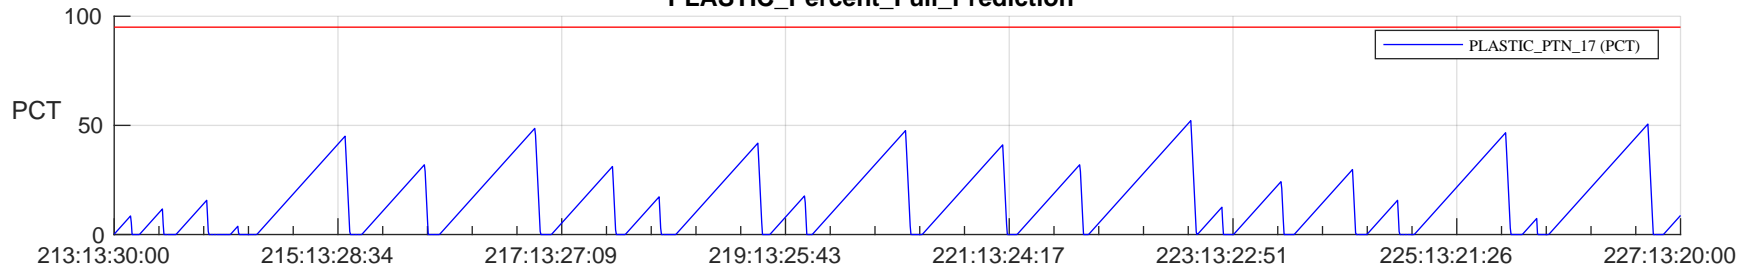

## SWAVES\_Percent\_Full\_Prediction

## Spacecraft\_DownLink\_Rate

Ground Time (2023:213:13:30:00.000 -2023:227:13:20:00.000)