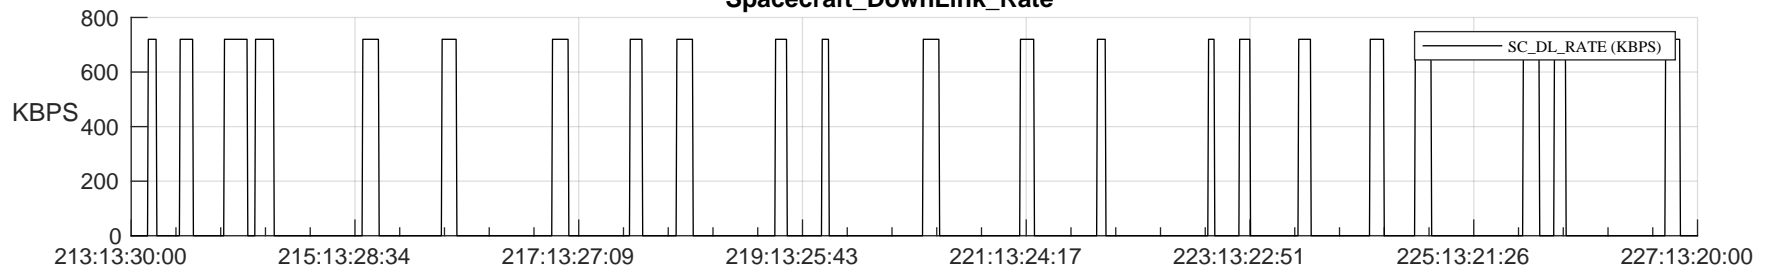

## SWAVES\_Percent\_Full\_Prediction

## Spacecraft\_DownLink\_Rate

Ground Time (2023:213:13:30:00.000 -2023:227:13:20:00.000)