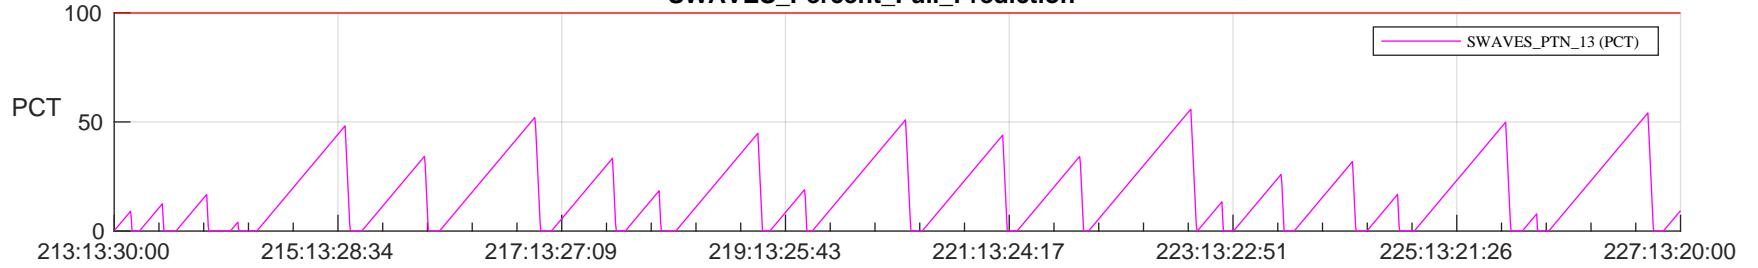

## SWAVES\_Percent\_Full\_Prediction

## Spacecraft\_DownLink\_Rate

Ground Time (2023:213:13:30:00.000 -2023:227:13:20:00.000)