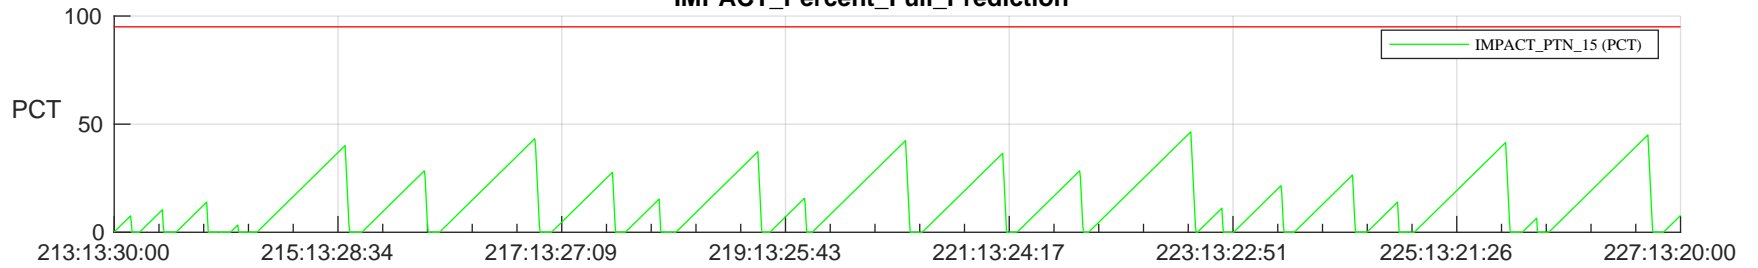

IMPACT_Percent_Full_Prediction