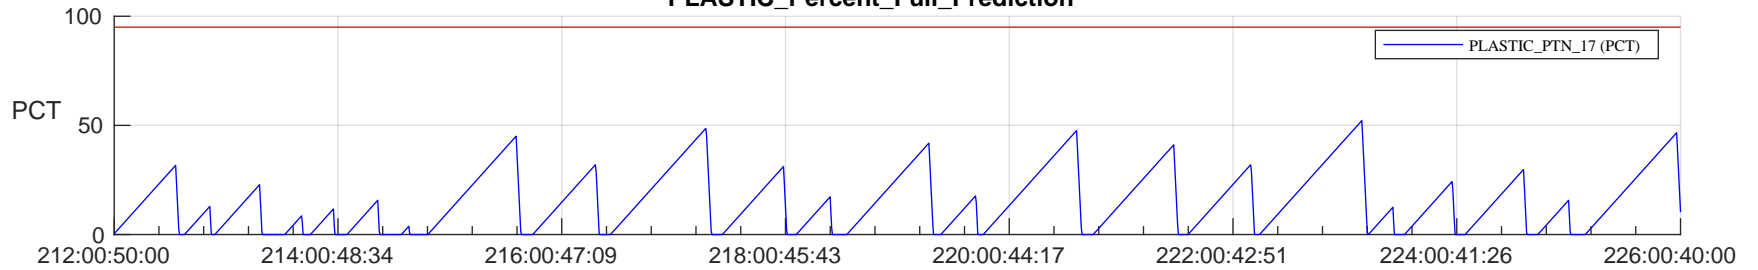

STEREO AHEAD SSR PCT Full Prediction

SWAVES_Percent_Full_Prediction

IMPACT_Percent_Full_Prediction

PLASTIC_Percent_Full_Prediction

Spacecraft_DownLink_Rate

Ground Time (2023:212:00:50:00.000 -2023:226:00:40:00.000)