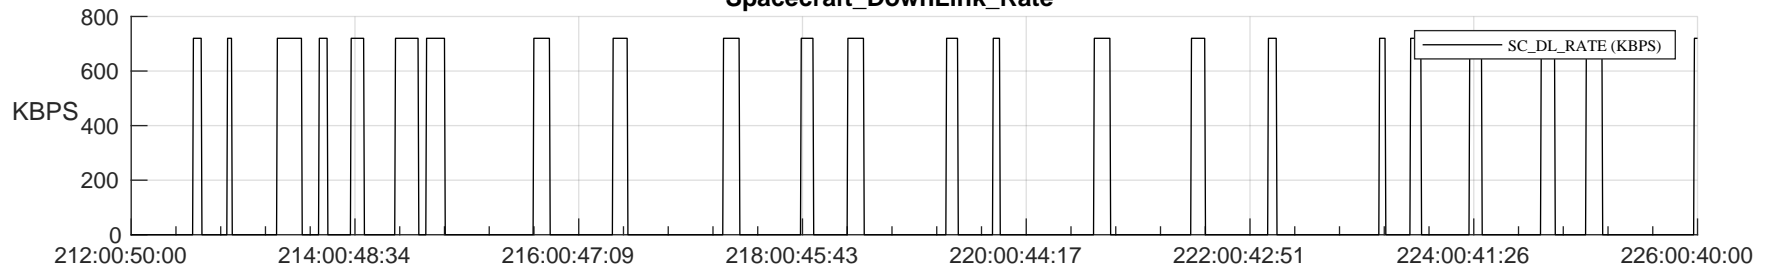

STEREO AHEAD SSR PCT Full Prediction

SWAVES_Percent_Full_Prediction

IMPACT_Percent_Full_Prediction

PLASTIC_Percent_Full_Prediction

Spacecraft_DownLink_Rate

Ground Time (2023:212:00:50:00.000 -2023:226:00:40:00.000)