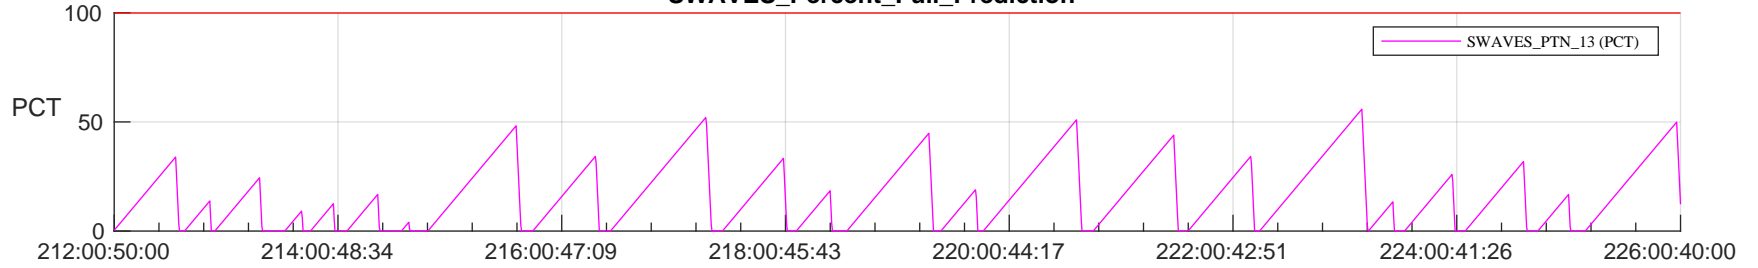

STEREO AHEAD SSR PCT Full Prediction

SWAVES_Percent_Full_Prediction

IMPACT_Percent_Full_Prediction

PLASTIC_Percent_Full_Prediction

Spacecraft_DownLink_Rate

Ground Time (2023:212:00:50:00.000 -2023:226:00:40:00.000)