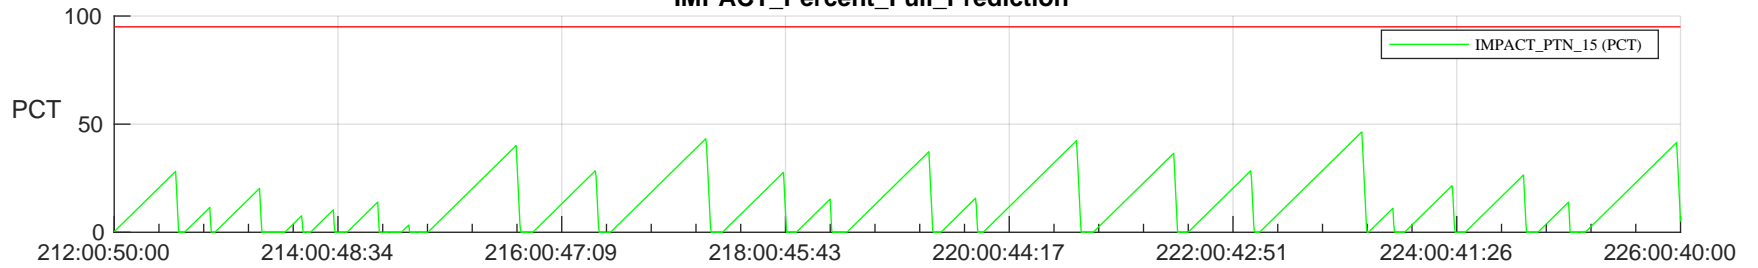

STEREO AHEAD SSR PCT Full Prediction

SWAVES_Percent_Full_Prediction

IMPACT_Percent_Full_Prediction

PLASTIC_Percent_Full_Prediction

Spacecraft_DownLink_Rate

Ground Time (2023:212:00:50:00.000 -2023:226:00:40:00.000)