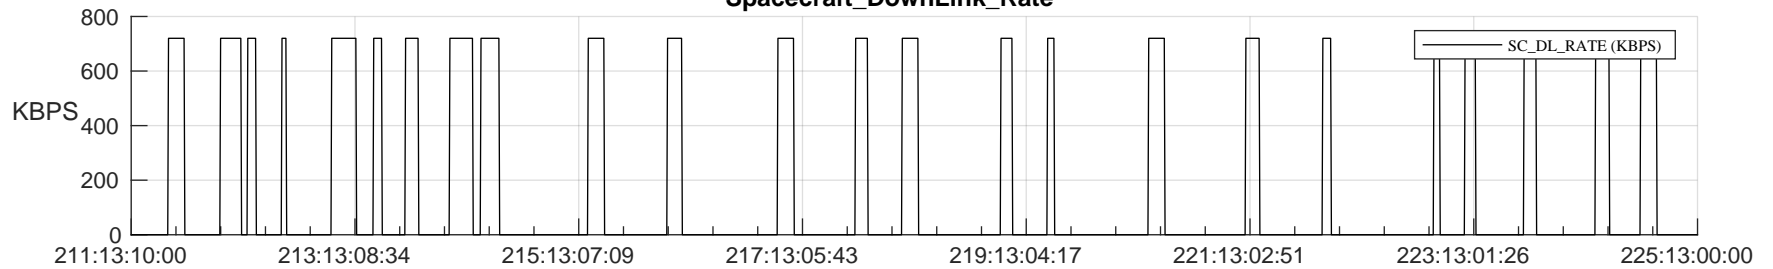

## SWAVES\_Percent\_Full\_Prediction

## Spacecraft\_DownLink\_Rate

Ground Time (2023:211:13:10:00.000 -2023:225:13:00:00.000)