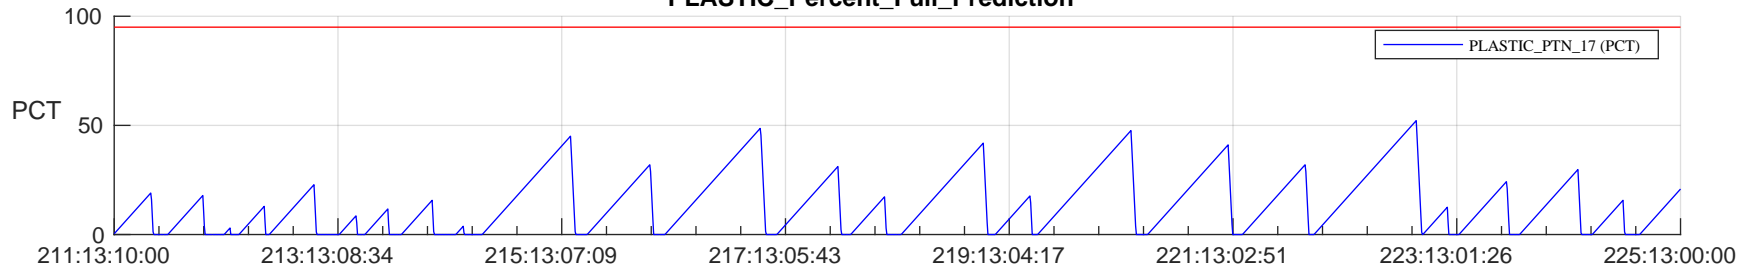

## SWAVES\_Percent\_Full\_Prediction

## Spacecraft\_DownLink\_Rate

Ground Time (2023:211:13:10:00.000 -2023:225:13:00:00.000)