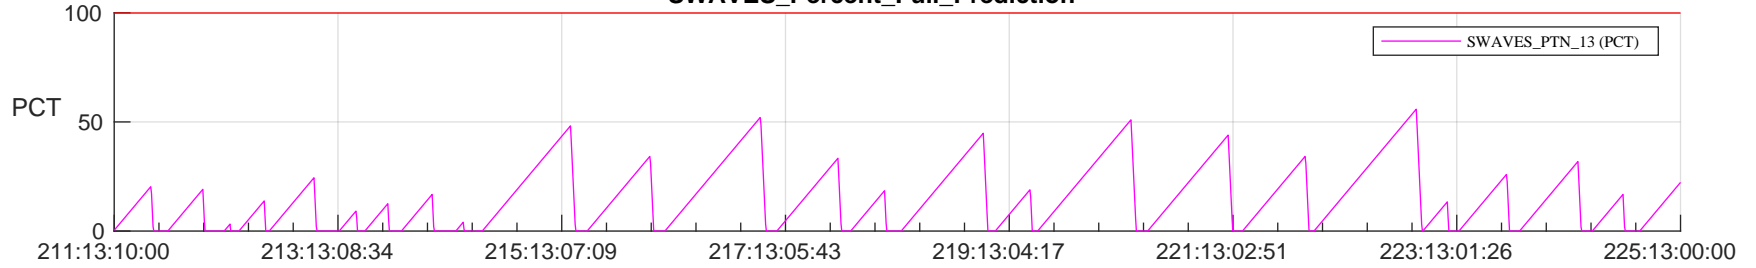

## SWAVES\_Percent\_Full\_Prediction

## Spacecraft\_DownLink\_Rate

Ground Time (2023:211:13:10:00.000 -2023:225:13:00:00.000)