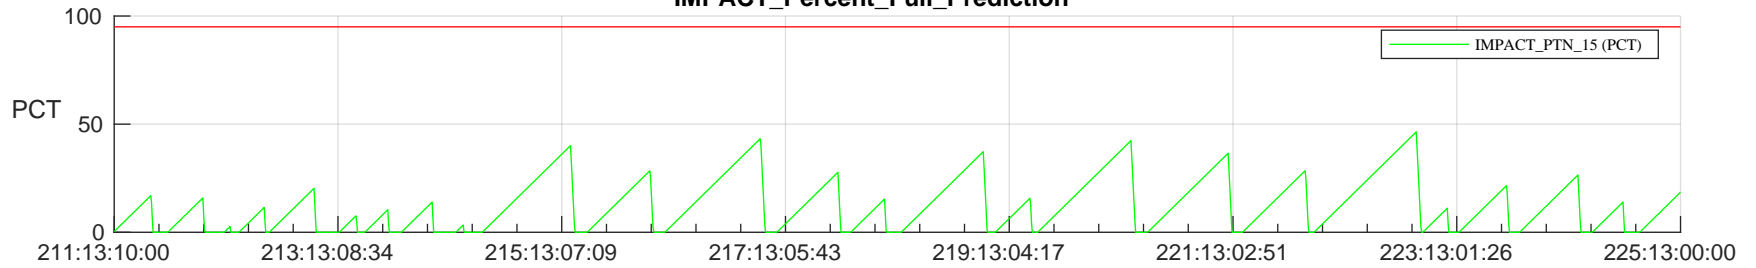

IMPACT_Percent_Full_Prediction