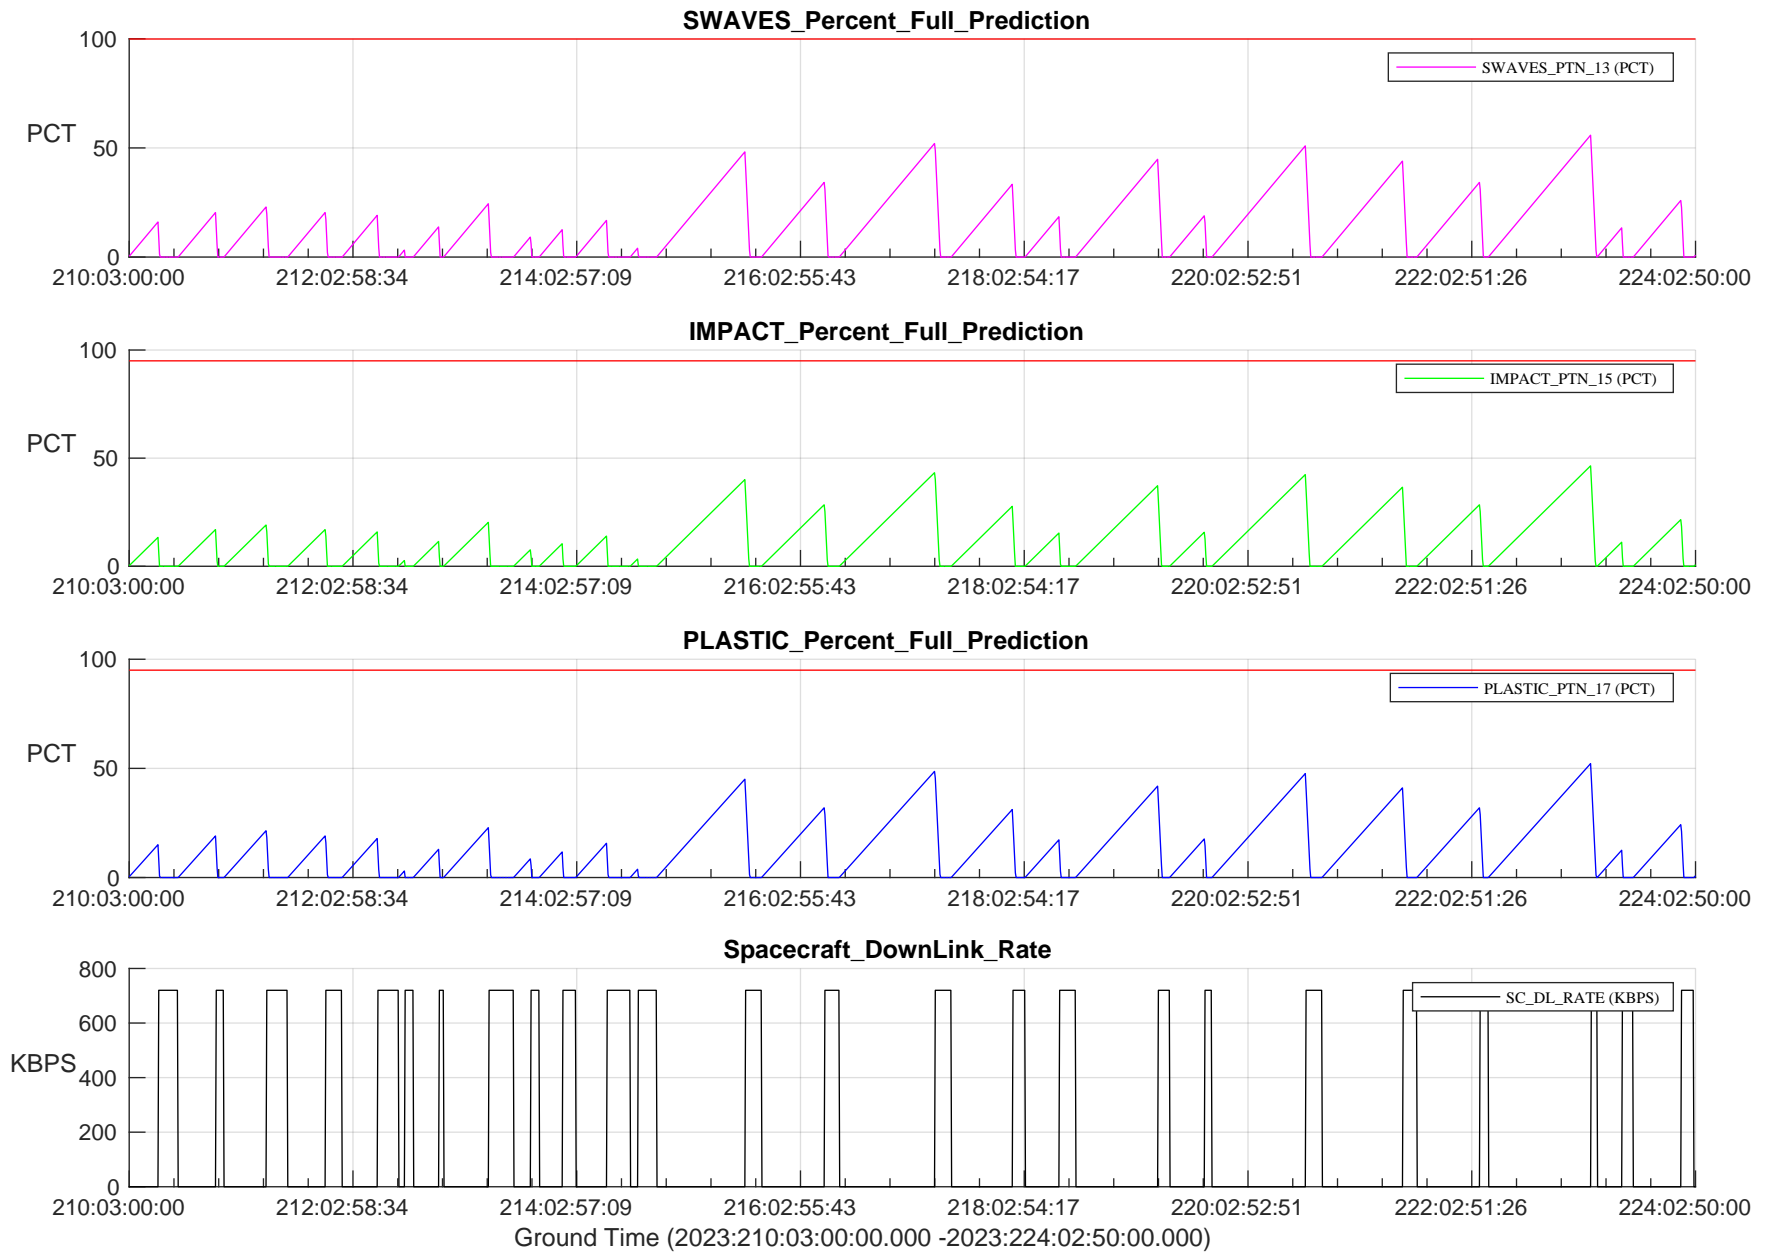

STEREO AHEAD SSR PCT Full Prediction

/disks/d81/project/stereo/mops/assessment/ahead/automation/output/engdump/yesterdaily/ahead_ssr_predict_2023_210.csv

Date Created:07/29/2023 03:01:02 AM