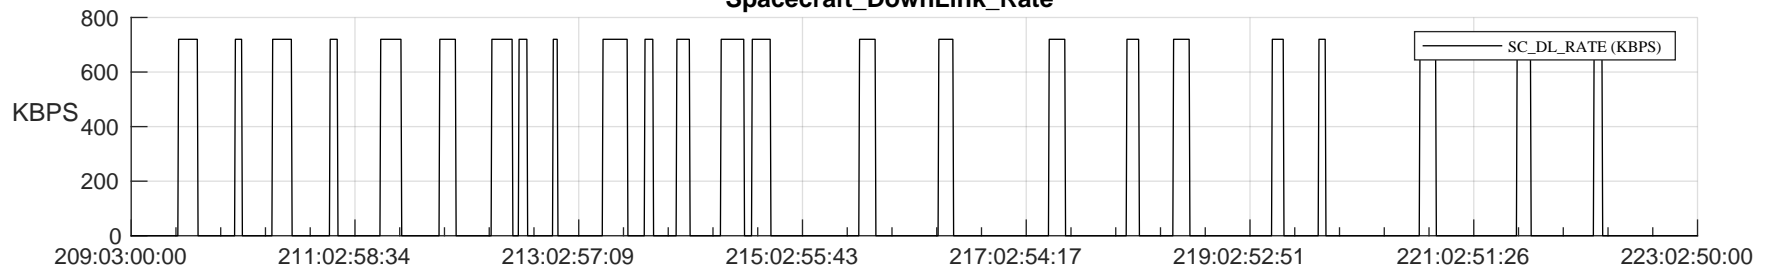

STEREO AHEAD SSR PCT Full Prediction

SWAVES_Percent_Full_Prediction

IMPACT_Percent_Full_Prediction

PLASTIC_Percent_Full_Prediction

Spacecraft_DownLink_Rate

Ground Time (2023:209:03:00:00.000 -2023:223:02:50:00.000)