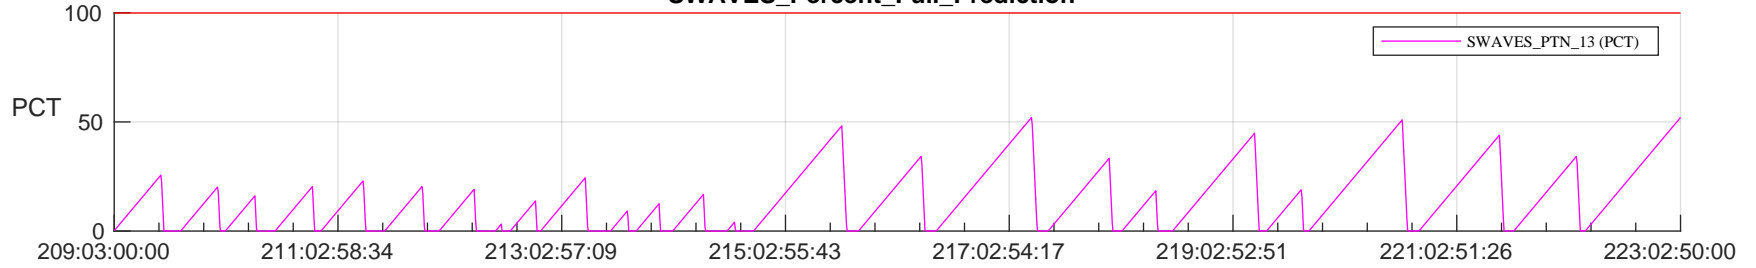

STEREO AHEAD SSR PCT Full Prediction

SWAVES_Percent_Full_Prediction

IMPACT_Percent_Full_Prediction

PLASTIC_Percent_Full_Prediction

Spacecraft_DownLink_Rate

Ground Time (2023:209:03:00:00.000 -2023:223:02:50:00.000)