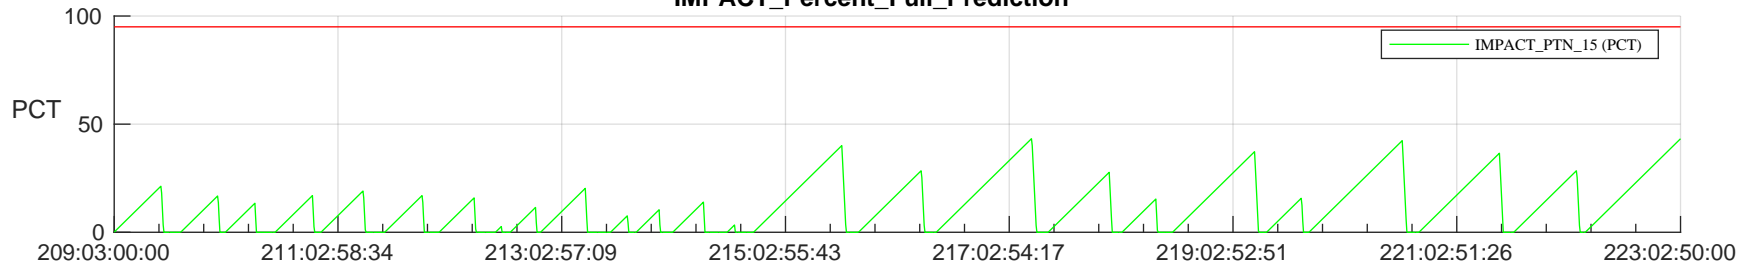

STEREO AHEAD SSR PCT Full Prediction

SWAVES_Percent_Full_Prediction

IMPACT_Percent_Full_Prediction

PLASTIC_Percent_Full_Prediction

Spacecraft_DownLink_Rate

Ground Time (2023:209:03:00:00.000 -2023:223:02:50:00.000)