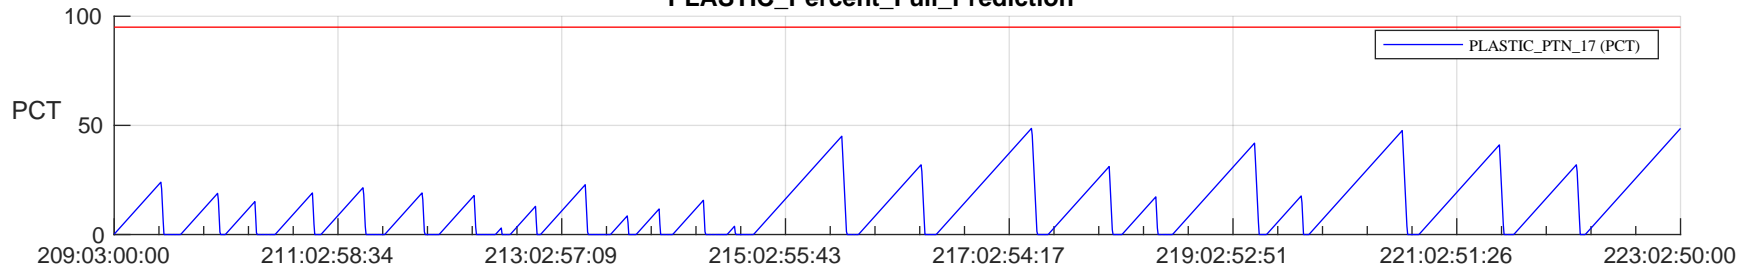

STEREO AHEAD SSR PCT Full Prediction

SWAVES_Percent_Full_Prediction

IMPACT_Percent_Full_Prediction

PLASTIC_Percent_Full_Prediction

Spacecraft_DownLink_Rate

Ground Time (2023:209:03:00:00.000 -2023:223:02:50:00.000)