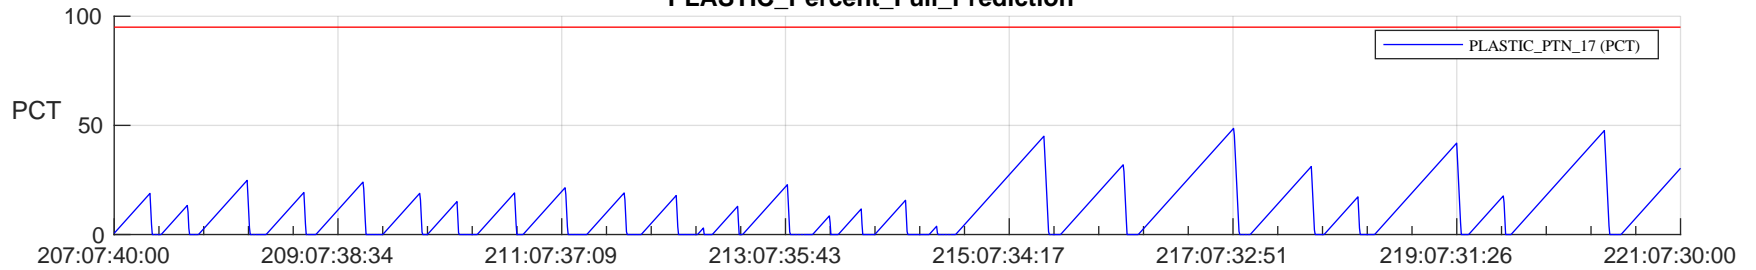

STEREO AHEAD SSR PCT Full Prediction

SWAVES_Percent_Full_Prediction

IMPACT_Percent_Full_Prediction

PLASTIC_Percent_Full_Prediction

Spacecraft_DownLink_Rate

Ground Time (2023:207:07:40:00.000 -2023:221:07:30:00.000)