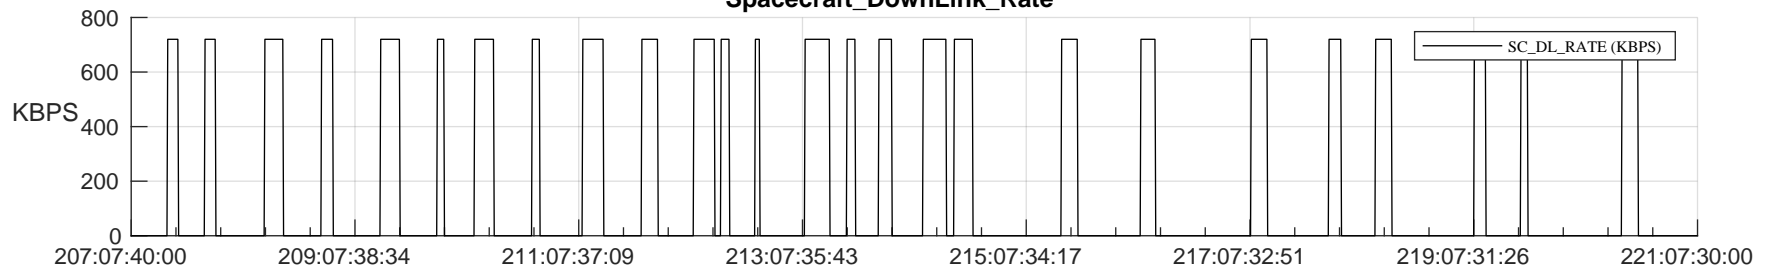

STEREO AHEAD SSR PCT Full Prediction

SWAVES_Percent_Full_Prediction

IMPACT_Percent_Full_Prediction

PLASTIC_Percent_Full_Prediction

Spacecraft_DownLink_Rate

Ground Time (2023:207:07:40:00.000 -2023:221:07:30:00.000)