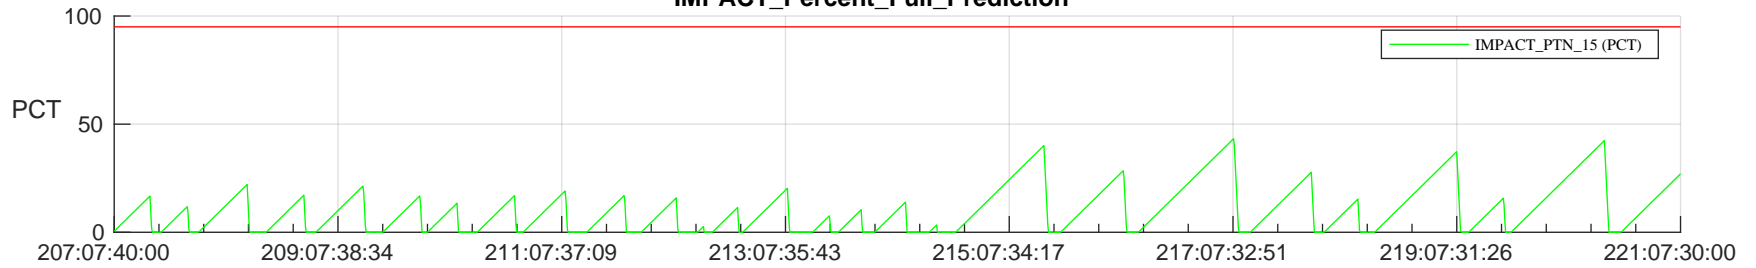

STEREO AHEAD SSR PCT Full Prediction

SWAVES_Percent_Full_Prediction

IMPACT_Percent_Full_Prediction

PLASTIC_Percent_Full_Prediction

Spacecraft_DownLink_Rate

Ground Time (2023:207:07:40:00.000 -2023:221:07:30:00.000)