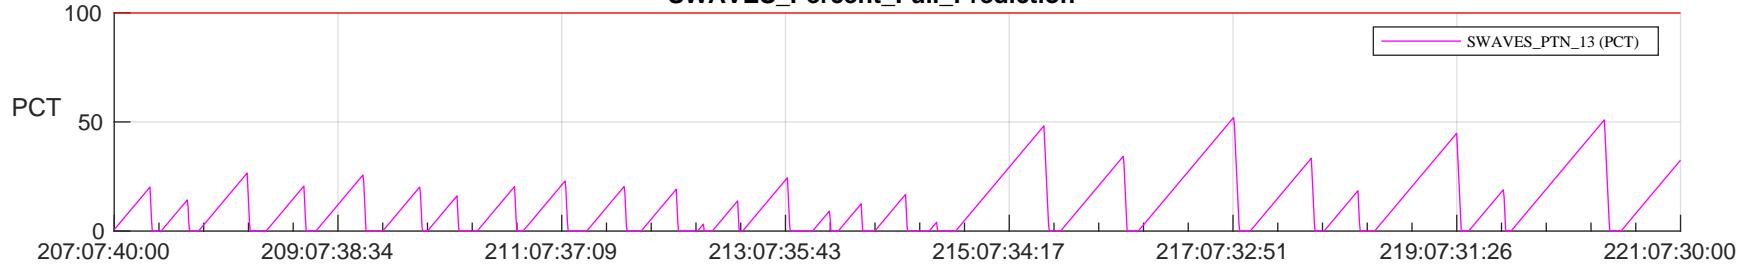

STEREO AHEAD SSR PCT Full Prediction

SWAVES_Percent_Full_Prediction

IMPACT_Percent_Full_Prediction

PLASTIC_Percent_Full_Prediction

Spacecraft_DownLink_Rate

Ground Time (2023:207:07:40:00.000 -2023:221:07:30:00.000)