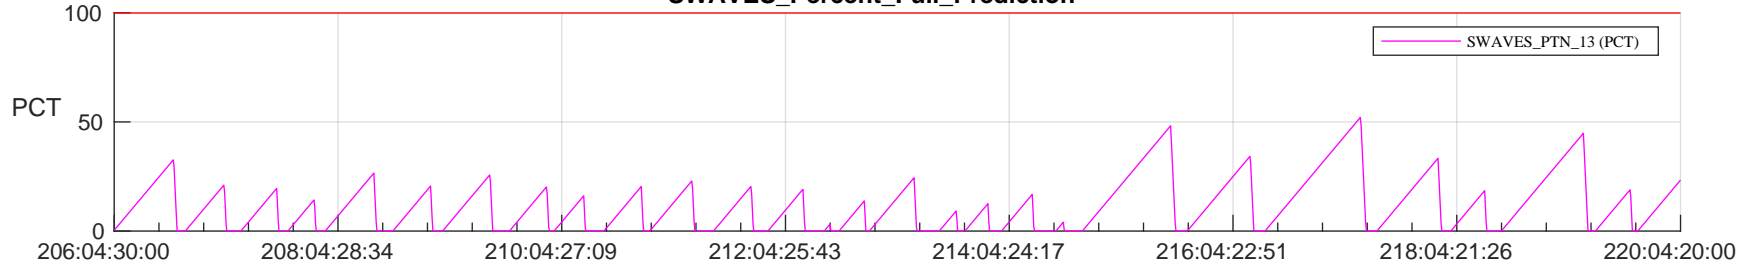

STEREO AHEAD SSR PCT Full Prediction

SWAVES_Percent_Full_Prediction

IMPACT_Percent_Full_Prediction

PLASTIC_Percent_Full_Prediction

Spacecraft_DownLink_Rate