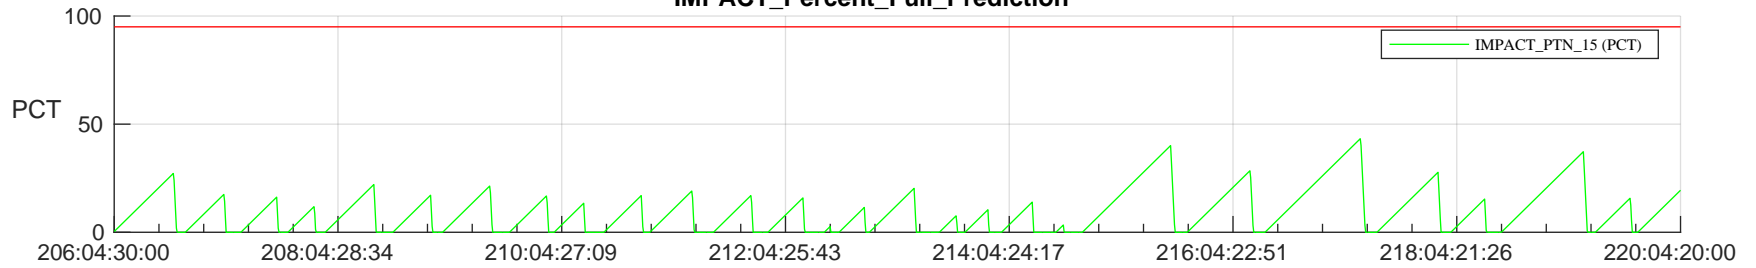

STEREO AHEAD SSR PCT Full Prediction

SWAVES_Percent_Full_Prediction

IMPACT_Percent_Full_Prediction

PLASTIC_Percent_Full_Prediction

Spacecraft_DownLink_Rate