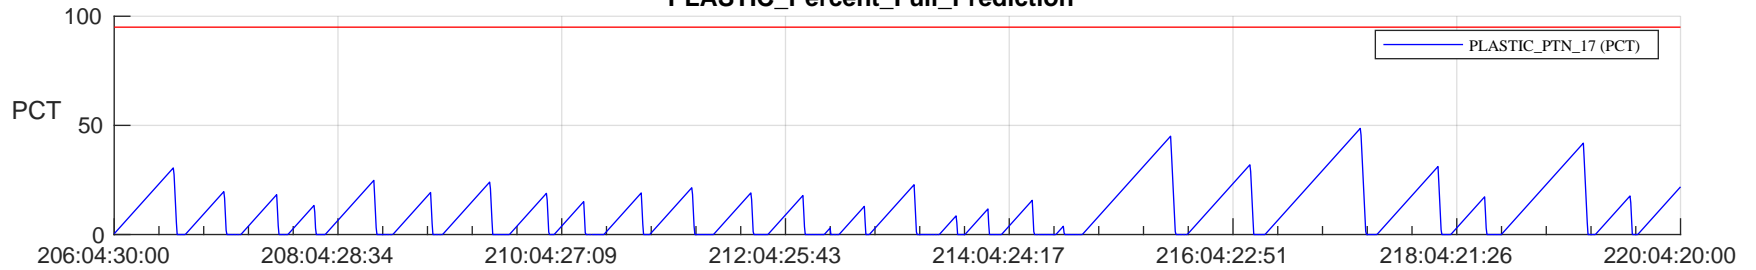

STEREO AHEAD SSR PCT Full Prediction

SWAVES_Percent_Full_Prediction

IMPACT_Percent_Full_Prediction

PLASTIC_Percent_Full_Prediction

Spacecraft_DownLink_Rate