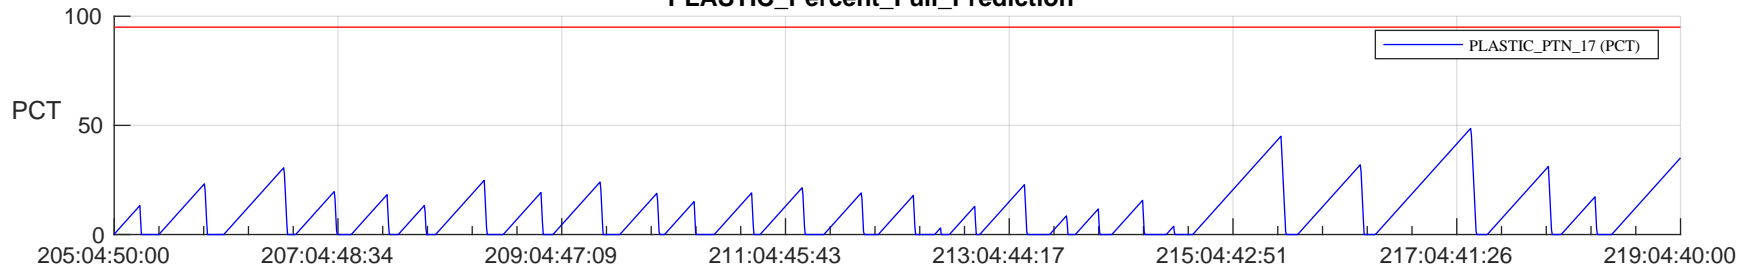

STEREO AHEAD SSR PCT Full Prediction

SWAVES_Percent_Full_Prediction

IMPACT_Percent_Full_Prediction

PLASTIC_Percent_Full_Prediction

Spacecraft_DownLink_Rate

Ground Time (2023:205:04:50:00.000 -2023:219:04:40:00.000)