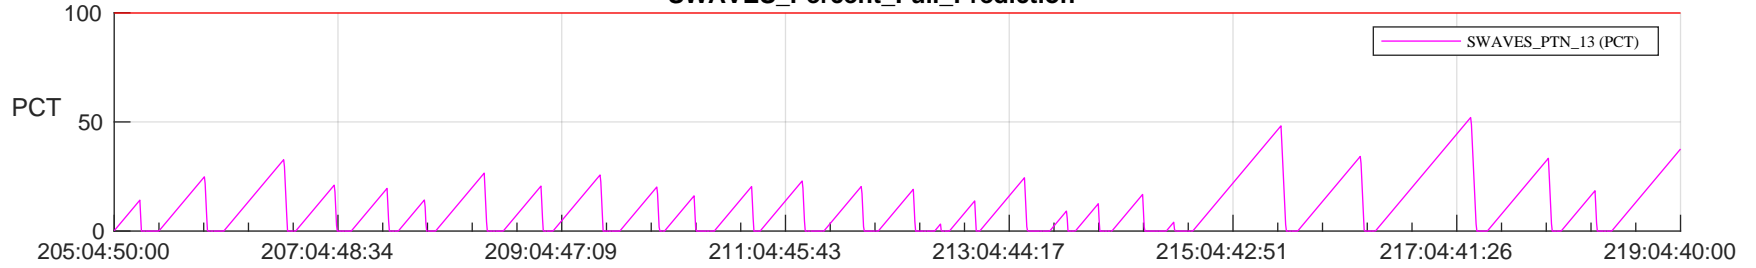

STEREO AHEAD SSR PCT Full Prediction

SWAVES_Percent_Full_Prediction

IMPACT_Percent_Full_Prediction

PLASTIC_Percent_Full_Prediction

Spacecraft_DownLink_Rate

Ground Time (2023:205:04:50:00.000 -2023:219:04:40:00.000)