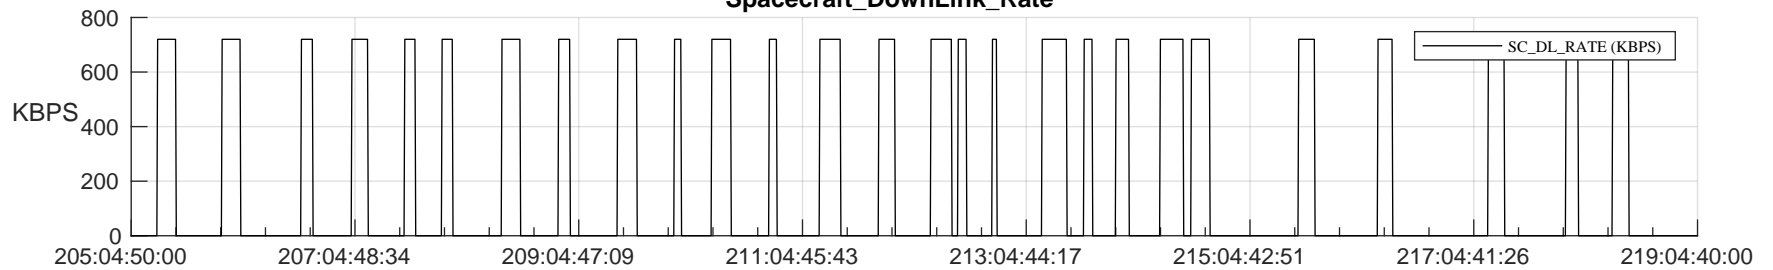

STEREO AHEAD SSR PCT Full Prediction

SWAVES_Percent_Full_Prediction

IMPACT_Percent_Full_Prediction

PLASTIC_Percent_Full_Prediction

Spacecraft_DownLink_Rate

Ground Time (2023:205:04:50:00.000 -2023:219:04:40:00.000)