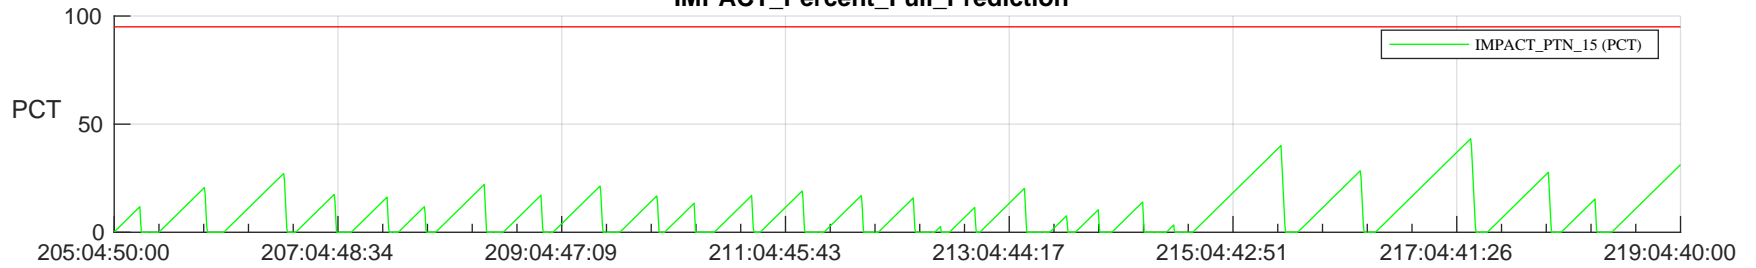

STEREO AHEAD SSR PCT Full Prediction

SWAVES_Percent_Full_Prediction

IMPACT_Percent_Full_Prediction

PLASTIC_Percent_Full_Prediction

Spacecraft_DownLink_Rate

Ground Time (2023:205:04:50:00.000 -2023:219:04:40:00.000)