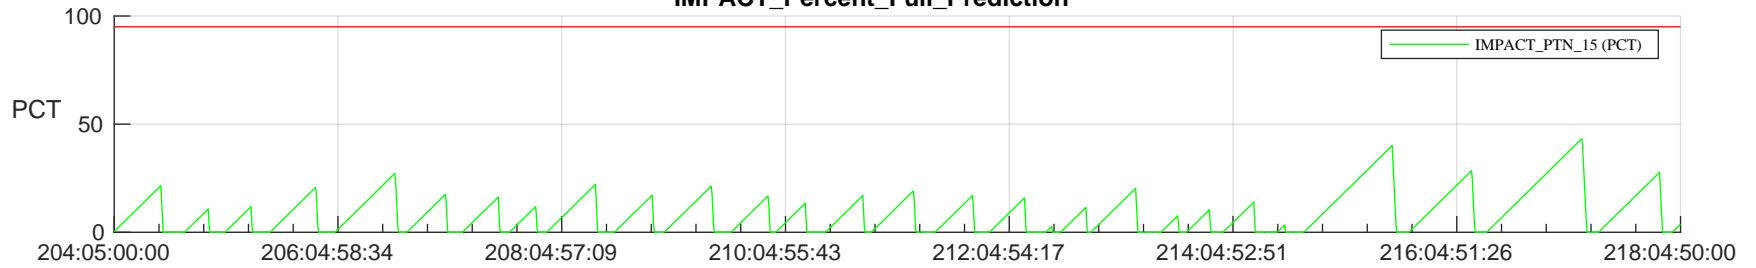

STEREO AHEAD SSR PCT Full Prediction

SWAVES_Percent_Full_Prediction

IMPACT_Percent_Full_Prediction

PLASTIC_Percent_Full_Prediction

Spacecraft_DownLink_Rate

Ground Time (2023:204:05:00:00.000 -2023:218:04:50:00.000)