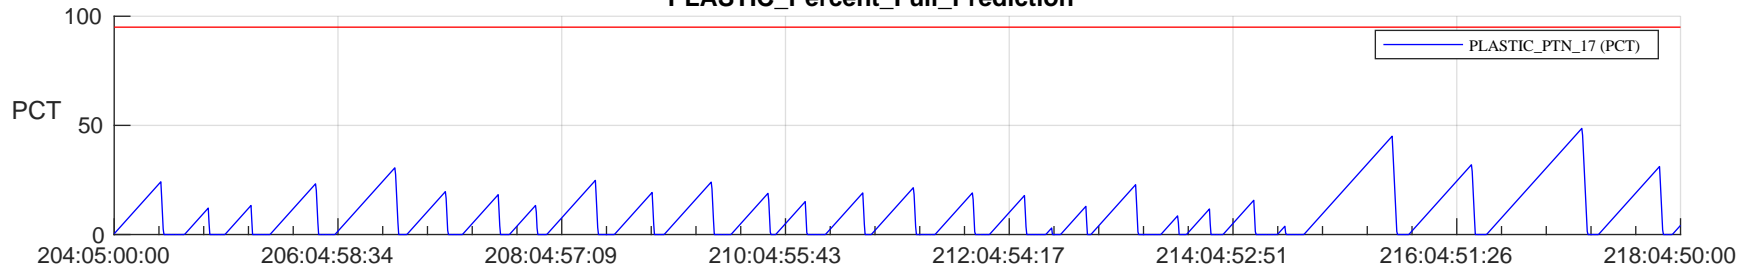

STEREO AHEAD SSR PCT Full Prediction

SWAVES_Percent_Full_Prediction

IMPACT_Percent_Full_Prediction

PLASTIC_Percent_Full_Prediction

Spacecraft_DownLink_Rate

Ground Time (2023:204:05:00:00.000 -2023:218:04:50:00.000)