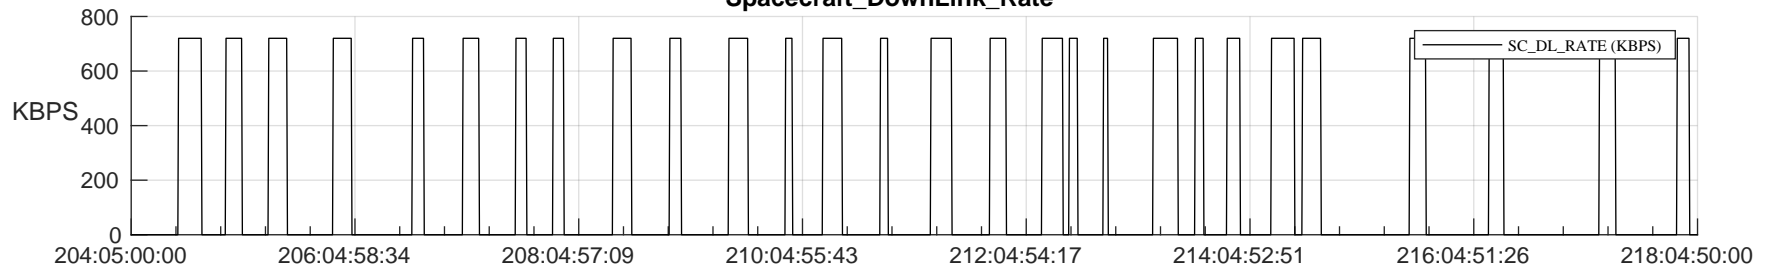

STEREO AHEAD SSR PCT Full Prediction

SWAVES_Percent_Full_Prediction

IMPACT_Percent_Full_Prediction

PLASTIC_Percent_Full_Prediction

Spacecraft_DownLink_Rate

Ground Time (2023:204:05:00:00.000 -2023:218:04:50:00.000)