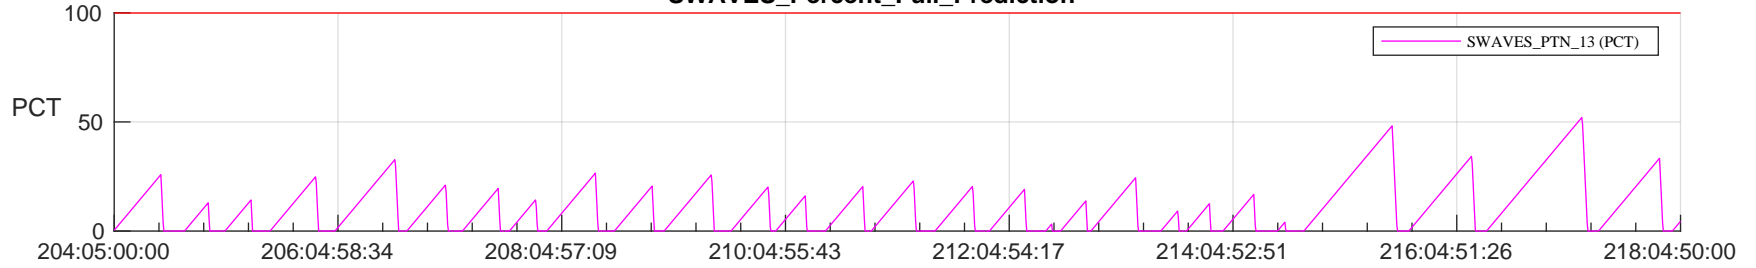

STEREO AHEAD SSR PCT Full Prediction

SWAVES_Percent_Full_Prediction

IMPACT_Percent_Full_Prediction

PLASTIC_Percent_Full_Prediction

Spacecraft_DownLink_Rate

Ground Time (2023:204:05:00:00.000 -2023:218:04:50:00.000)