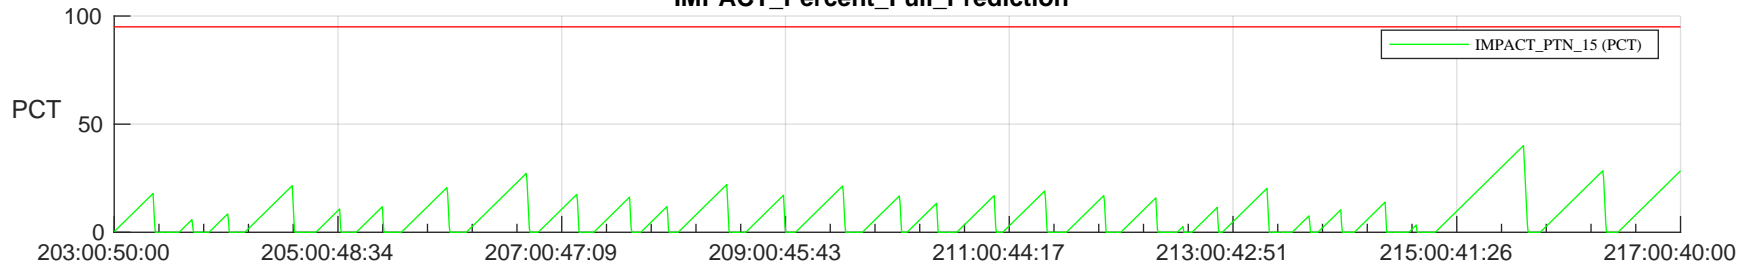

STEREO AHEAD SSR PCT Full Prediction

SWAVES_Percent_Full_Prediction

IMPACT_Percent_Full_Prediction

PLASTIC_Percent_Full_Prediction

Spacecraft_DownLink_Rate