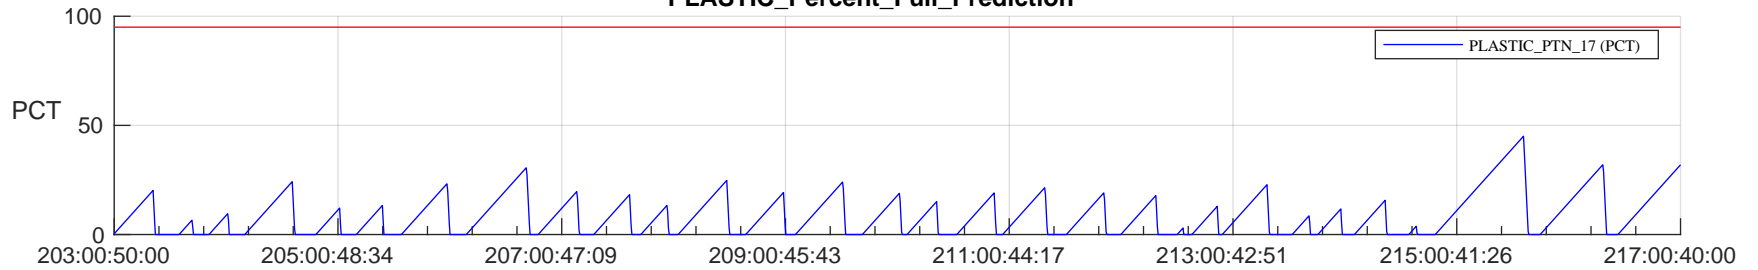

STEREO AHEAD SSR PCT Full Prediction

SWAVES_Percent_Full_Prediction

IMPACT_Percent_Full_Prediction

PLASTIC_Percent_Full_Prediction

Spacecraft_DownLink_Rate