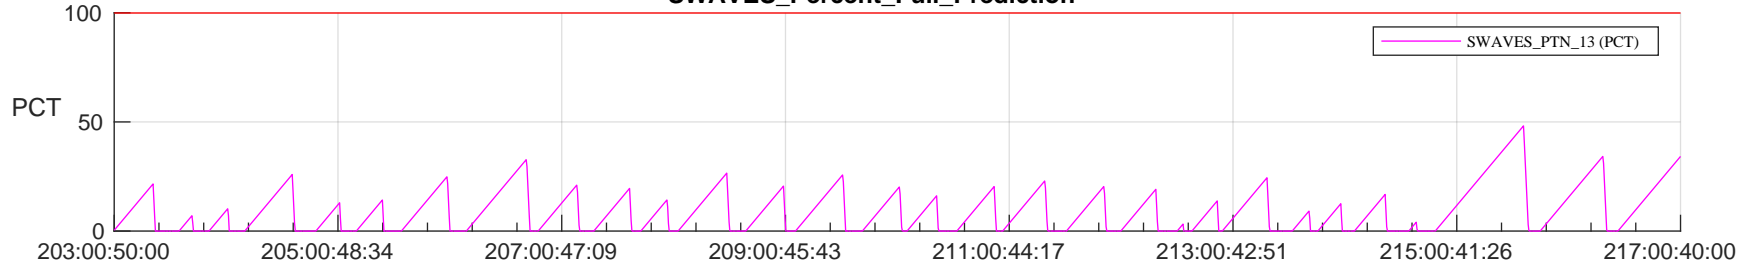

STEREO AHEAD SSR PCT Full Prediction

SWAVES_Percent_Full_Prediction

IMPACT_Percent_Full_Prediction

PLASTIC_Percent_Full_Prediction

Spacecraft_DownLink_Rate