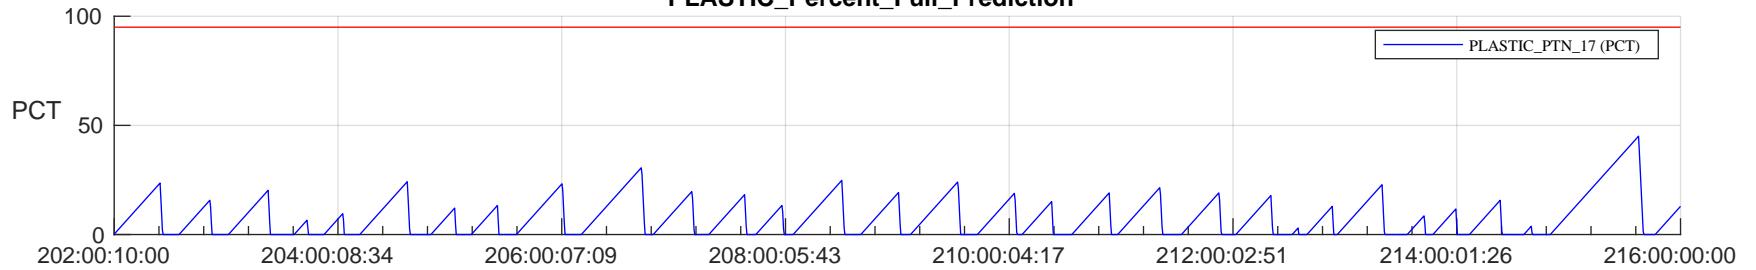

STEREO AHEAD SSR PCT Full Prediction

SWAVES_Percent_Full_Prediction

IMPACT_Percent_Full_Prediction

PLASTIC_Percent_Full_Prediction

Spacecraft_DownLink_Rate