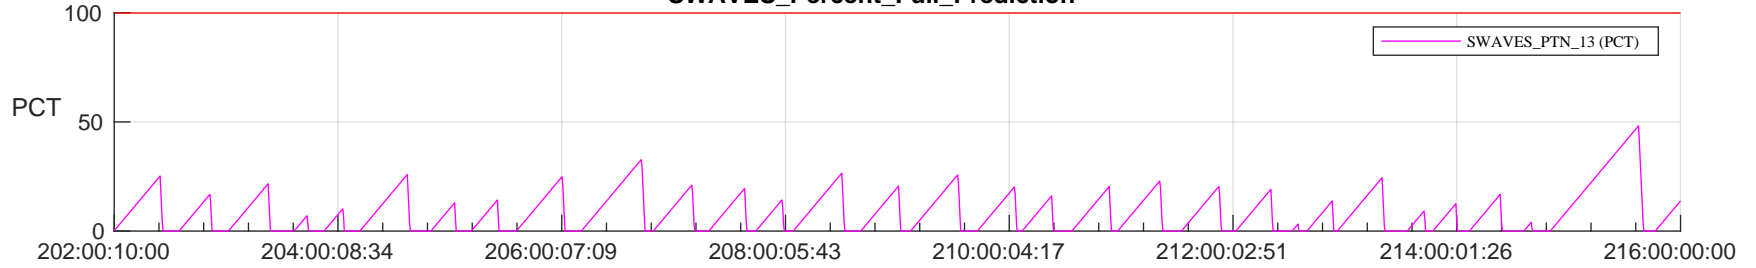

STEREO AHEAD SSR PCT Full Prediction

SWAVES_Percent_Full_Prediction

IMPACT_Percent_Full_Prediction

PLASTIC_Percent_Full_Prediction

Spacecraft_DownLink_Rate