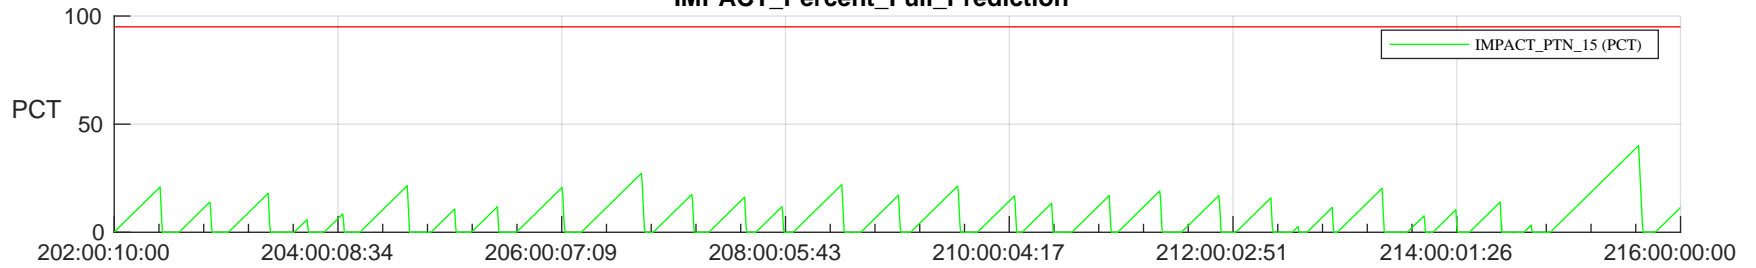

STEREO AHEAD SSR PCT Full Prediction

SWAVES_Percent_Full_Prediction

IMPACT_Percent_Full_Prediction

PLASTIC_Percent_Full_Prediction

Spacecraft_DownLink_Rate