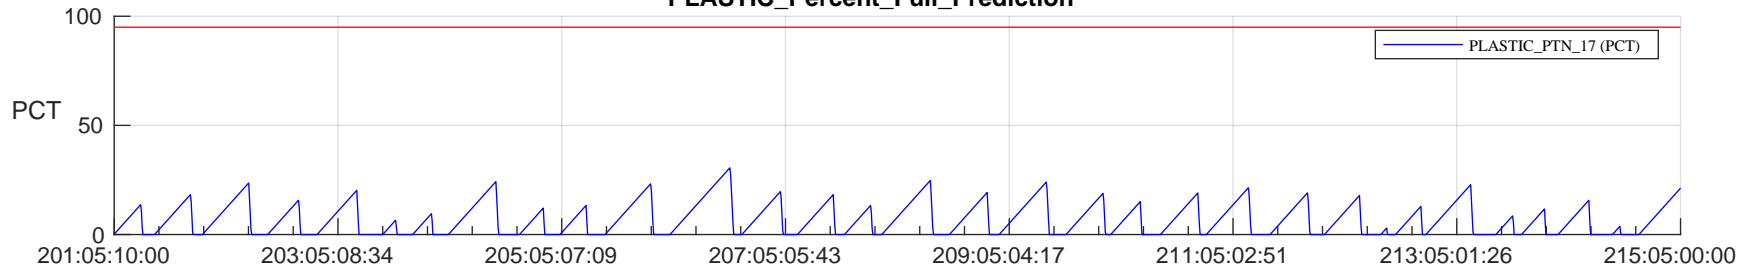

STEREO AHEAD SSR PCT Full Prediction

SWAVES_Percent_Full_Prediction

IMPACT_Percent_Full_Prediction

PLASTIC_Percent_Full_Prediction

Spacecraft_DownLink_Rate