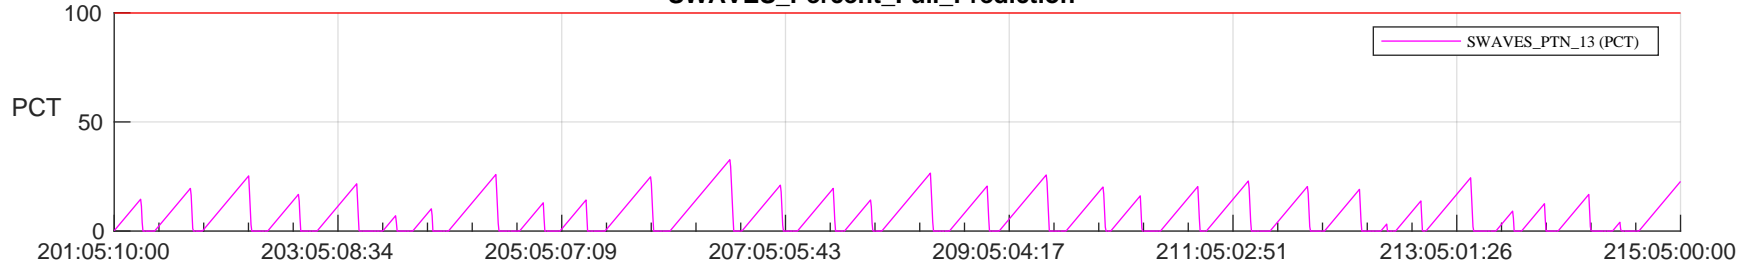

STEREO AHEAD SSR PCT Full Prediction

SWAVES_Percent_Full_Prediction

IMPACT_Percent_Full_Prediction

PLASTIC_Percent_Full_Prediction

Spacecraft_DownLink_Rate