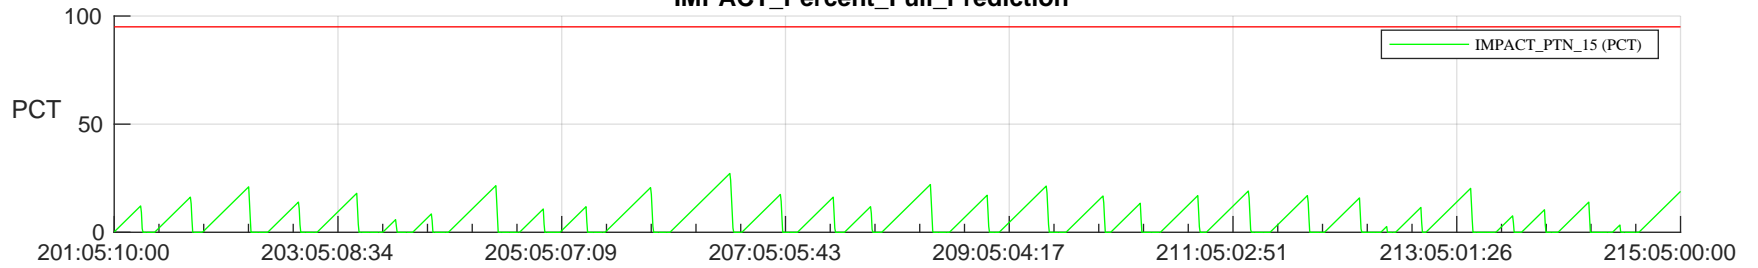

STEREO AHEAD SSR PCT Full Prediction

SWAVES_Percent_Full_Prediction

IMPACT_Percent_Full_Prediction

PLASTIC_Percent_Full_Prediction

Spacecraft_DownLink_Rate