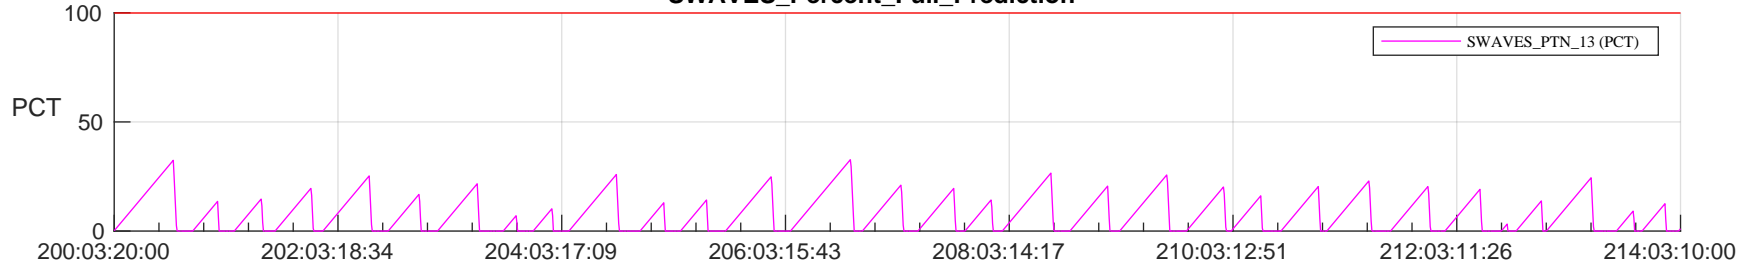

STEREO AHEAD SSR PCT Full Prediction

SWAVES_Percent_Full_Prediction

IMPACT_Percent_Full_Prediction

PLASTIC_Percent_Full_Prediction

Spacecraft_DownLink_Rate