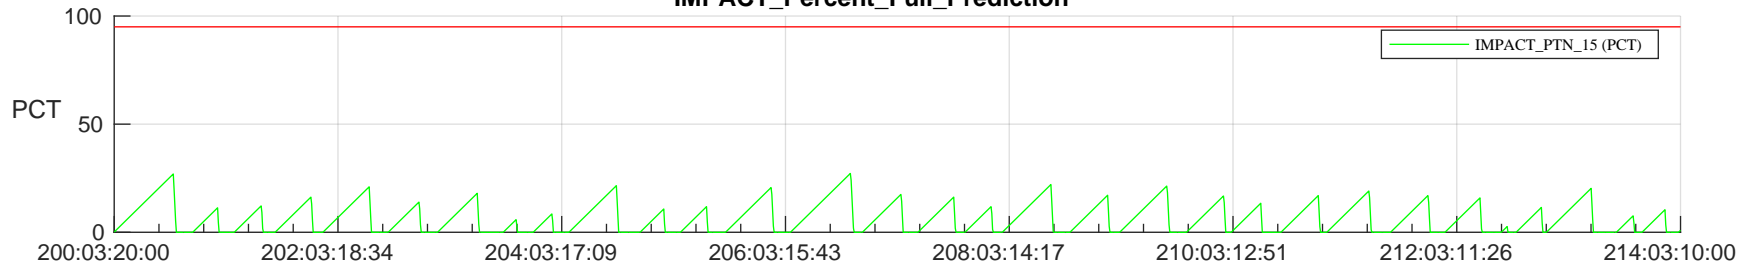

STEREO AHEAD SSR PCT Full Prediction

SWAVES_Percent_Full_Prediction

IMPACT_Percent_Full_Prediction

PLASTIC_Percent_Full_Prediction

Spacecraft_DownLink_Rate