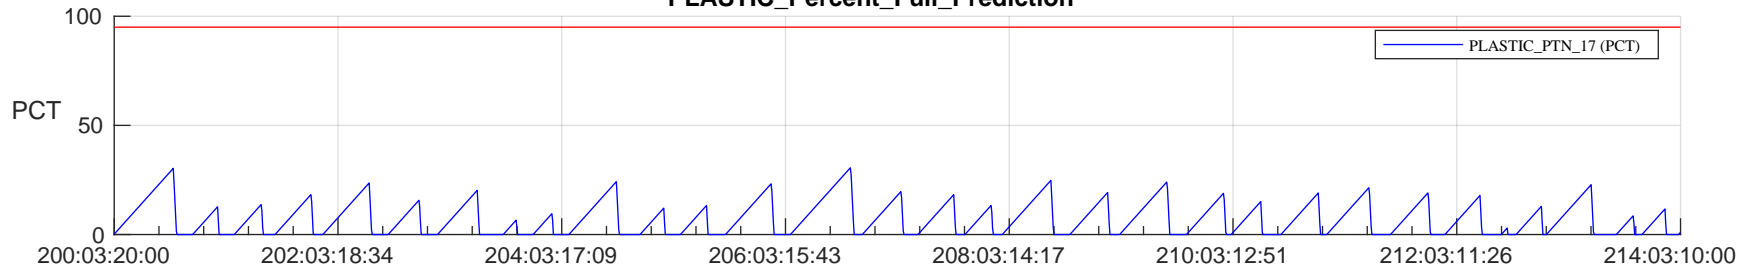

STEREO AHEAD SSR PCT Full Prediction

SWAVES_Percent_Full_Prediction

IMPACT_Percent_Full_Prediction

PLASTIC_Percent_Full_Prediction

Spacecraft_DownLink_Rate