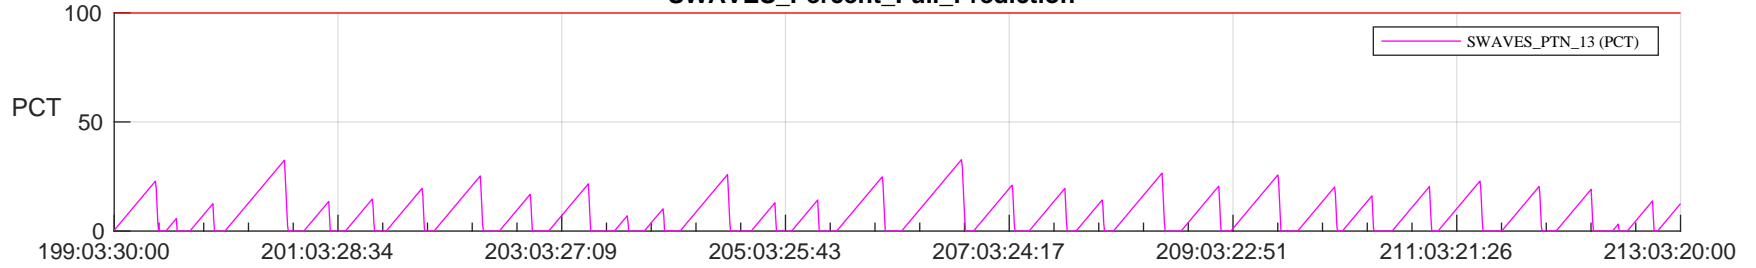

STEREO AHEAD SSR PCT Full Prediction

SWAVES_Percent_Full_Prediction

IMPACT_Percent_Full_Prediction

PLASTIC_Percent_Full_Prediction

Spacecraft_DownLink_Rate