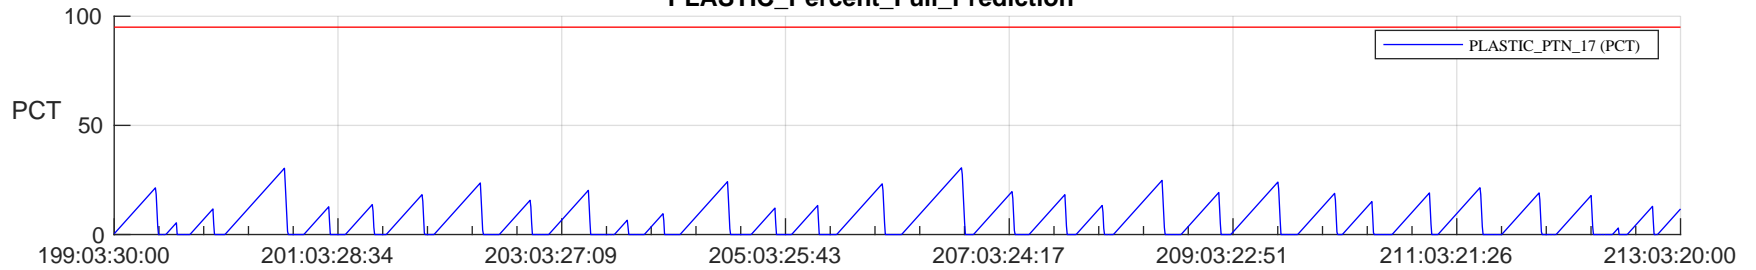

STEREO AHEAD SSR PCT Full Prediction

SWAVES_Percent_Full_Prediction

IMPACT_Percent_Full_Prediction

PLASTIC_Percent_Full_Prediction

Spacecraft_DownLink_Rate