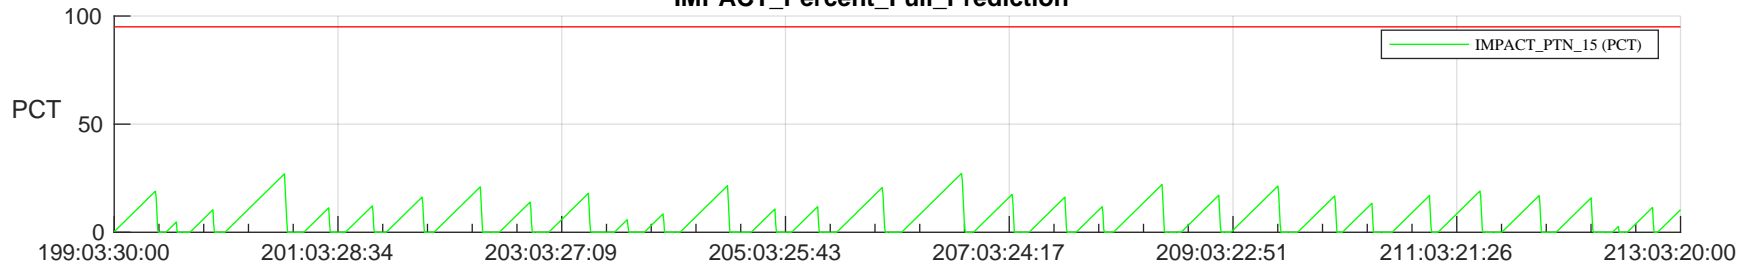

STEREO AHEAD SSR PCT Full Prediction

SWAVES_Percent_Full_Prediction

IMPACT_Percent_Full_Prediction

PLASTIC_Percent_Full_Prediction

Spacecraft_DownLink_Rate