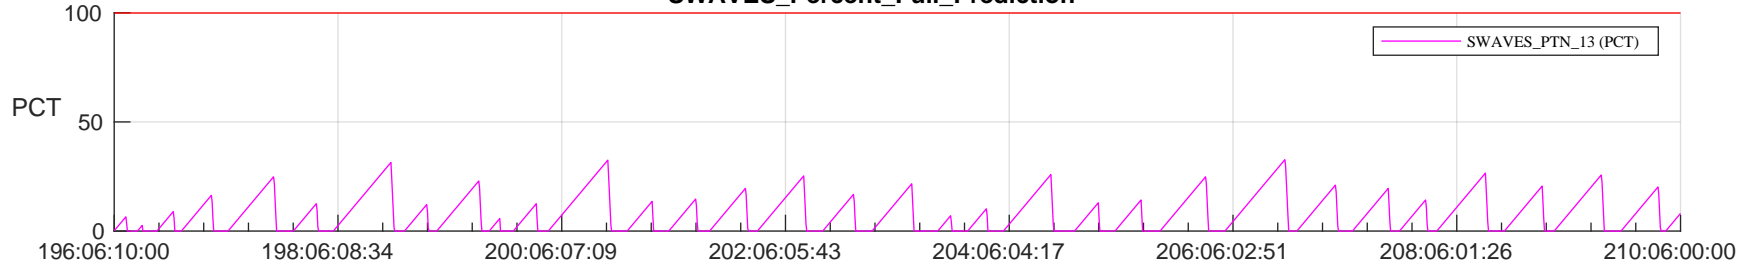

STEREO AHEAD SSR PCT Full Prediction

SWAVES_Percent_Full_Prediction

IMPACT_Percent_Full_Prediction

PLASTIC_Percent_Full_Prediction

Spacecraft_DownLink_Rate

Ground Time (2023:196:06:10:00.000 -2023:210:06:00:00.000)