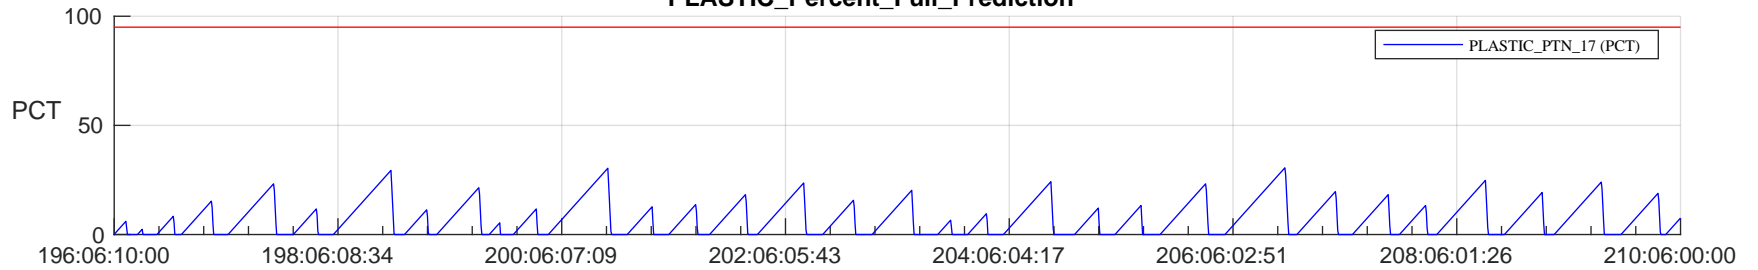

STEREO AHEAD SSR PCT Full Prediction

SWAVES_Percent_Full_Prediction

IMPACT_Percent_Full_Prediction

PLASTIC_Percent_Full_Prediction

Spacecraft_DownLink_Rate

Ground Time (2023:196:06:10:00.000 -2023:210:06:00:00.000)