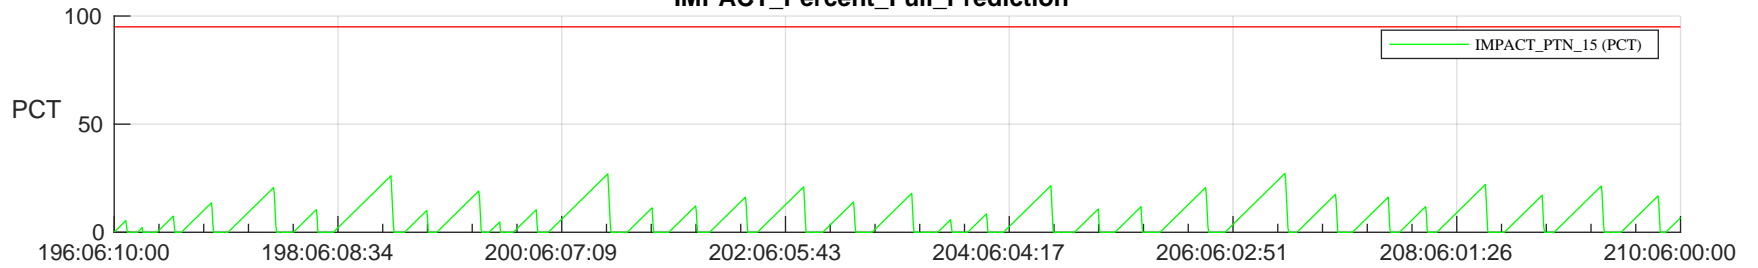

STEREO AHEAD SSR PCT Full Prediction

SWAVES_Percent_Full_Prediction

IMPACT_Percent_Full_Prediction

PLASTIC_Percent_Full_Prediction

Spacecraft_DownLink_Rate

Ground Time (2023:196:06:10:00.000 -2023:210:06:00:00.000)