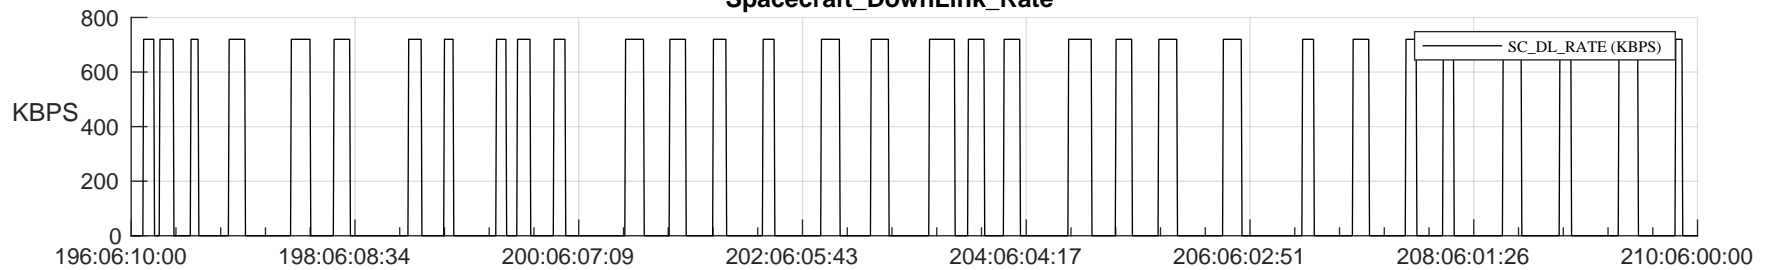

STEREO AHEAD SSR PCT Full Prediction

SWAVES_Percent_Full_Prediction

IMPACT_Percent_Full_Prediction

PLASTIC_Percent_Full_Prediction

Spacecraft_DownLink_Rate

Ground Time (2023:196:06:10:00.000 -2023:210:06:00:00.000)