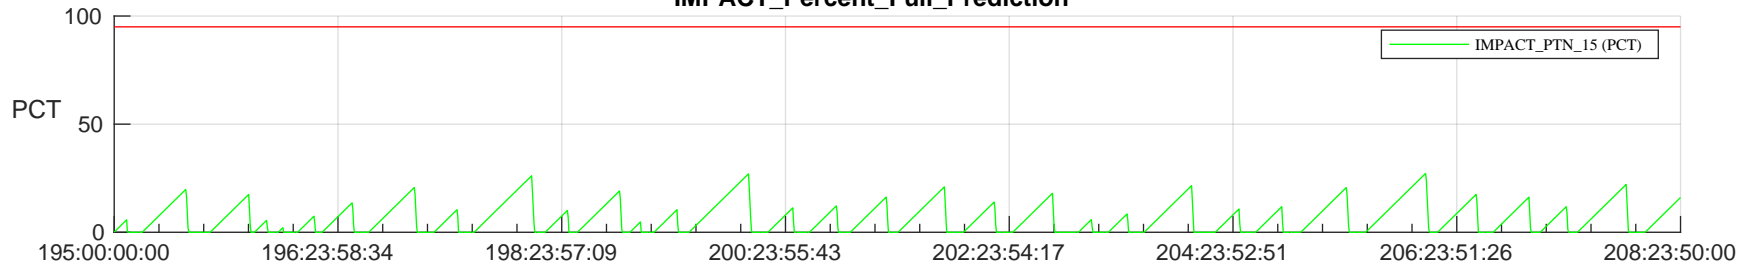

IMPACT_Percent_Full_Prediction