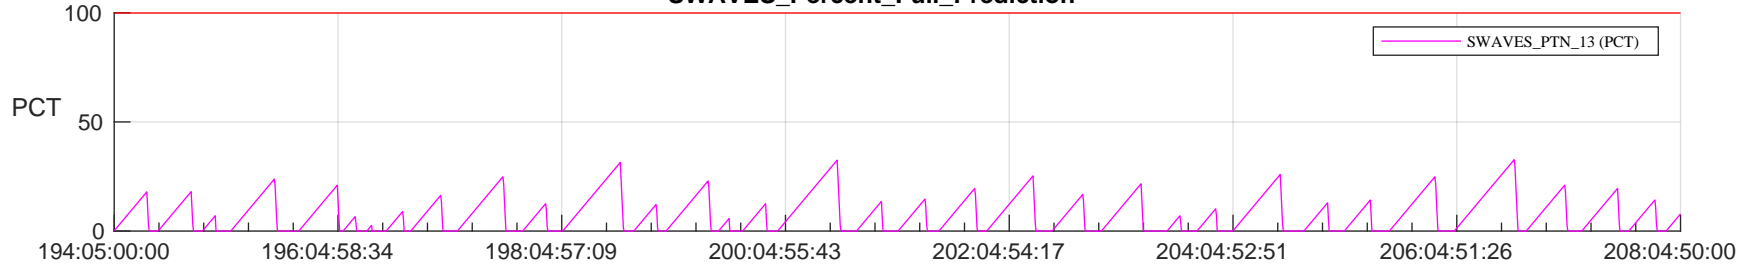

STEREO AHEAD SSR PCT Full Prediction

SWAVES_Percent_Full_Prediction

IMPACT_Percent_Full_Prediction

PLASTIC_Percent_Full_Prediction

Spacecraft_DownLink_Rate