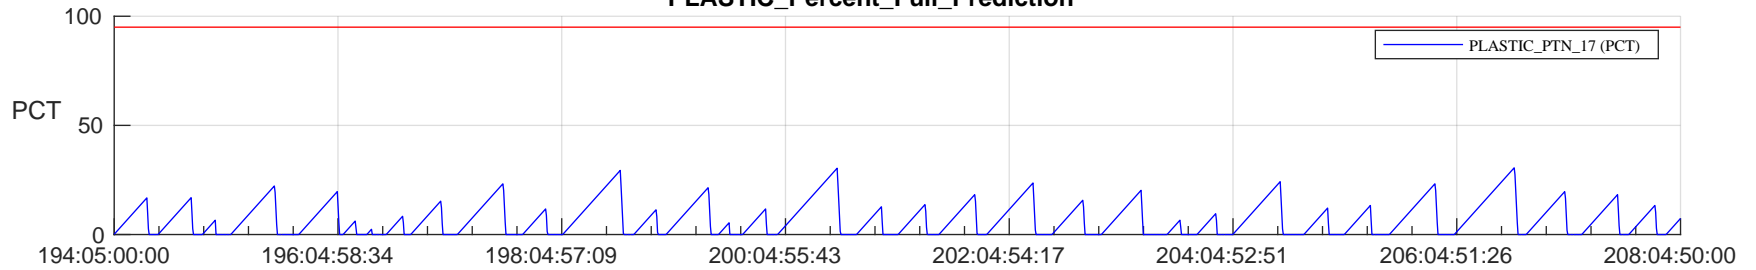

STEREO AHEAD SSR PCT Full Prediction

SWAVES_Percent_Full_Prediction

IMPACT_Percent_Full_Prediction

PLASTIC_Percent_Full_Prediction

Spacecraft_DownLink_Rate