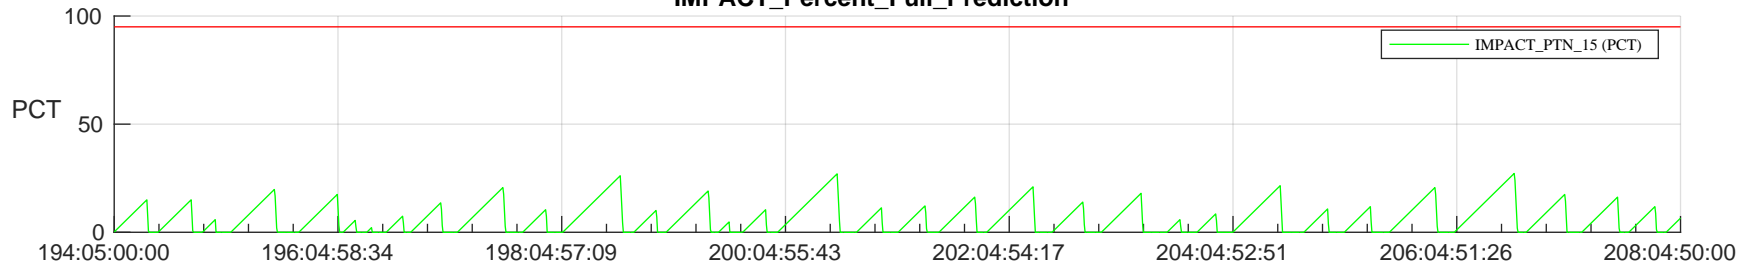

STEREO AHEAD SSR PCT Full Prediction

SWAVES_Percent_Full_Prediction

IMPACT_Percent_Full_Prediction

PLASTIC_Percent_Full_Prediction

Spacecraft_DownLink_Rate