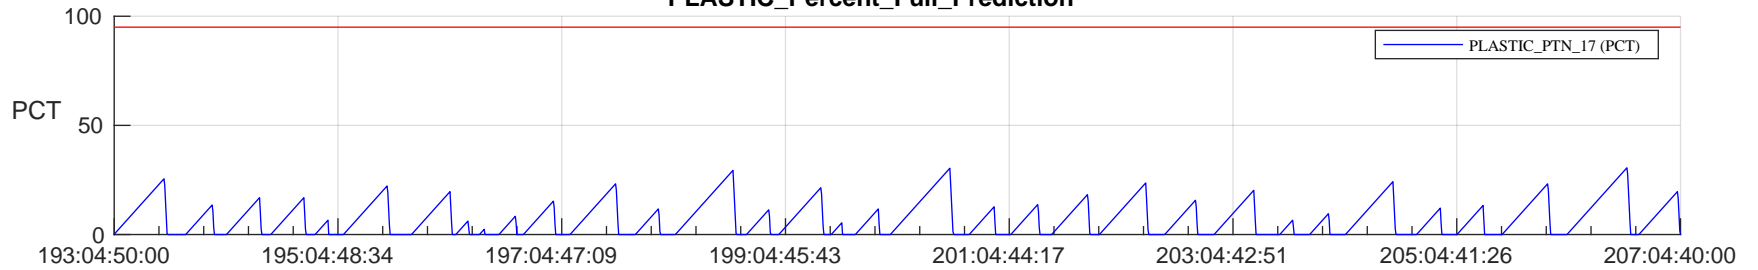

STEREO AHEAD SSR PCT Full Prediction

SWAVES_Percent_Full_Prediction

IMPACT_Percent_Full_Prediction

PLASTIC_Percent_Full_Prediction

Spacecraft_DownLink_Rate