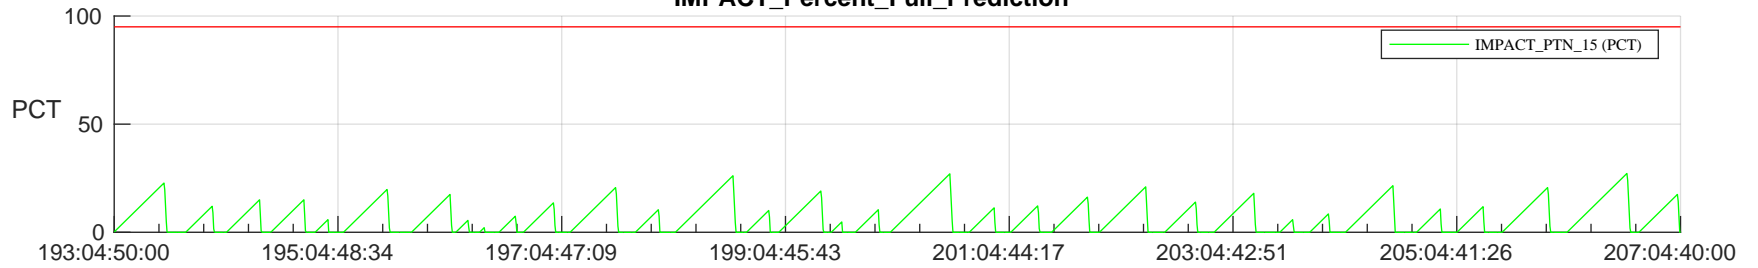

STEREO AHEAD SSR PCT Full Prediction

SWAVES_Percent_Full_Prediction

IMPACT_Percent_Full_Prediction

PLASTIC_Percent_Full_Prediction

Spacecraft_DownLink_Rate