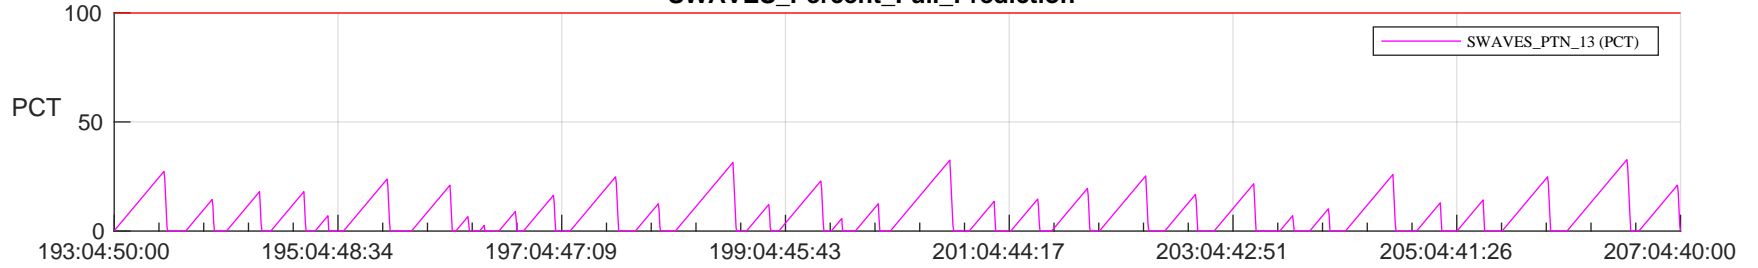

STEREO AHEAD SSR PCT Full Prediction

SWAVES_Percent_Full_Prediction

IMPACT_Percent_Full_Prediction

PLASTIC_Percent_Full_Prediction

Spacecraft_DownLink_Rate