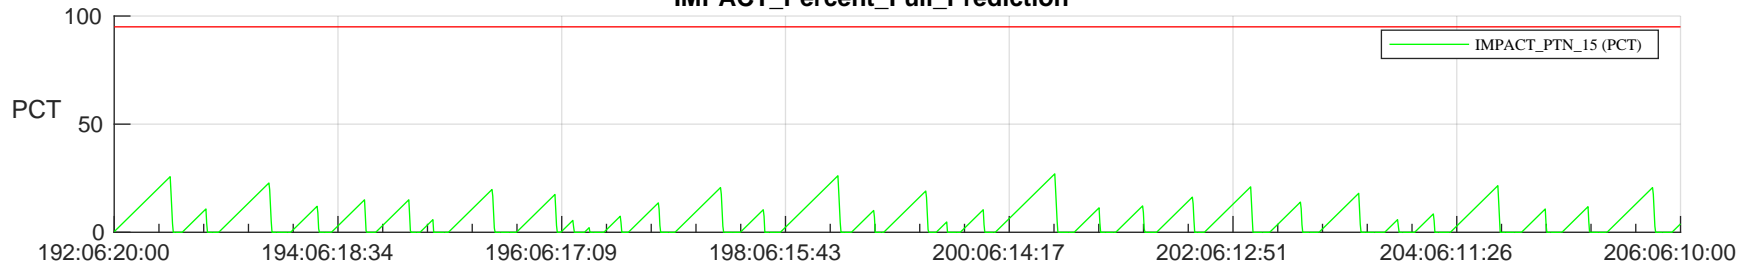

STEREO AHEAD SSR PCT Full Prediction

SWAVES_Percent_Full_Prediction

IMPACT_Percent_Full_Prediction

PLASTIC_Percent_Full_Prediction

Spacecraft_DownLink_Rate