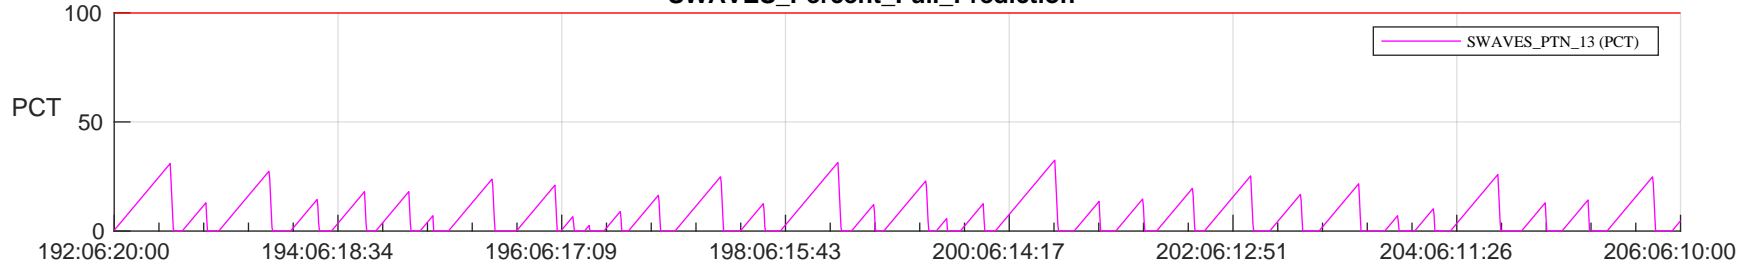

STEREO AHEAD SSR PCT Full Prediction

SWAVES_Percent_Full_Prediction

IMPACT_Percent_Full_Prediction

PLASTIC_Percent_Full_Prediction

Spacecraft_DownLink_Rate