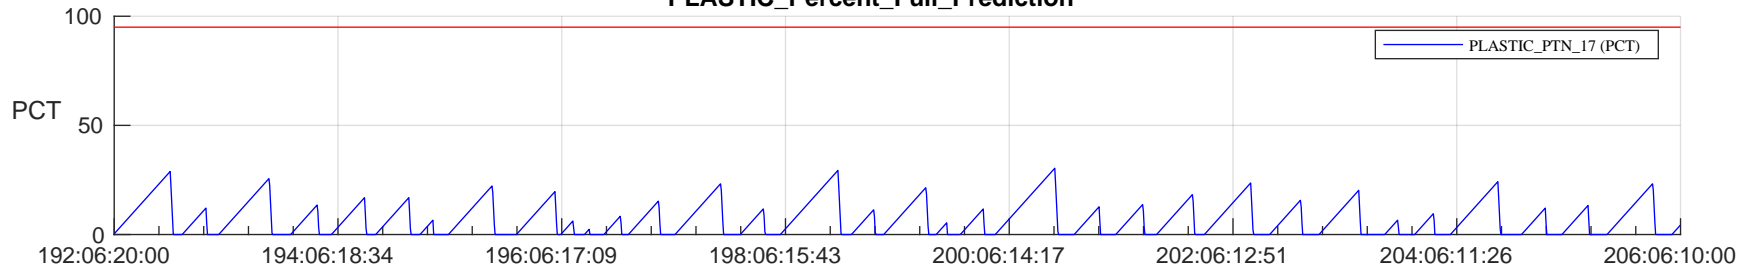

STEREO AHEAD SSR PCT Full Prediction

SWAVES_Percent_Full_Prediction

IMPACT_Percent_Full_Prediction

PLASTIC_Percent_Full_Prediction

Spacecraft_DownLink_Rate