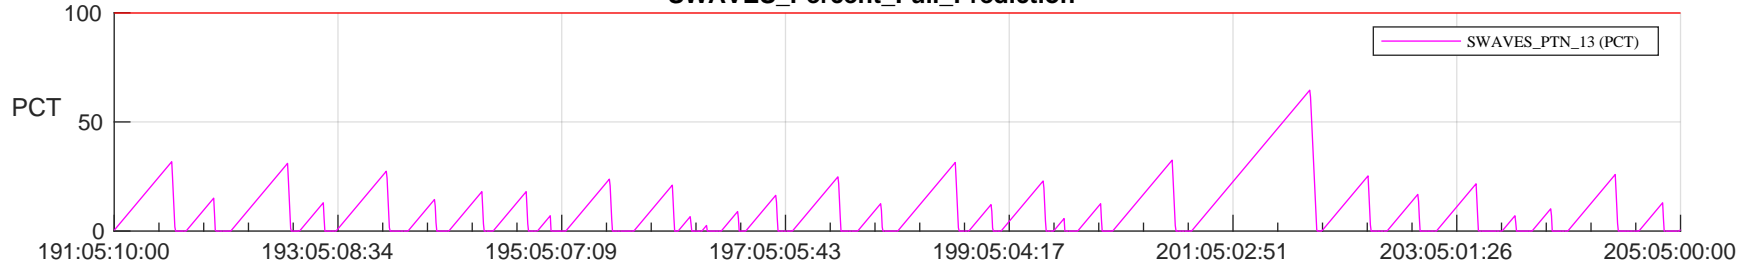

STEREO AHEAD SSR PCT Full Prediction

SWAVES_Percent_Full_Prediction

IMPACT_Percent_Full_Prediction

PLASTIC_Percent_Full_Prediction

Spacecraft_DownLink_Rate