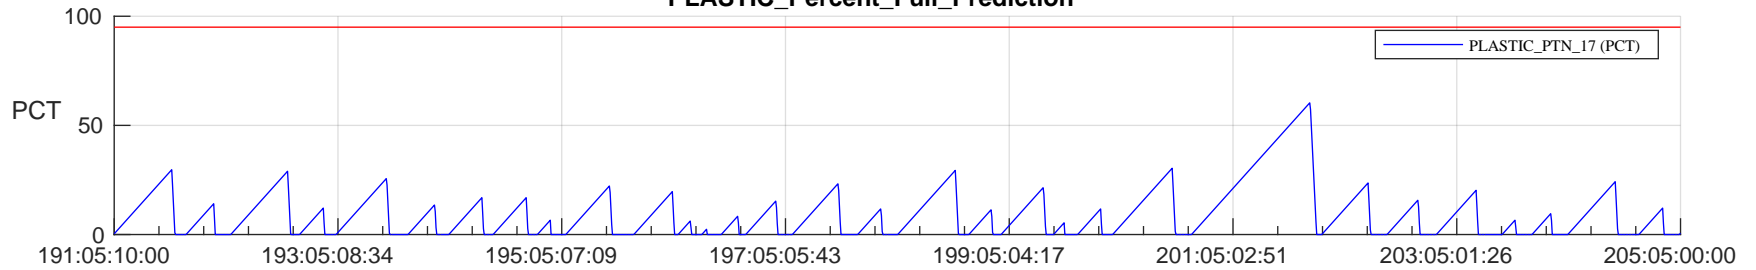

STEREO AHEAD SSR PCT Full Prediction

SWAVES_Percent_Full_Prediction

IMPACT_Percent_Full_Prediction

PLASTIC_Percent_Full_Prediction

Spacecraft_DownLink_Rate