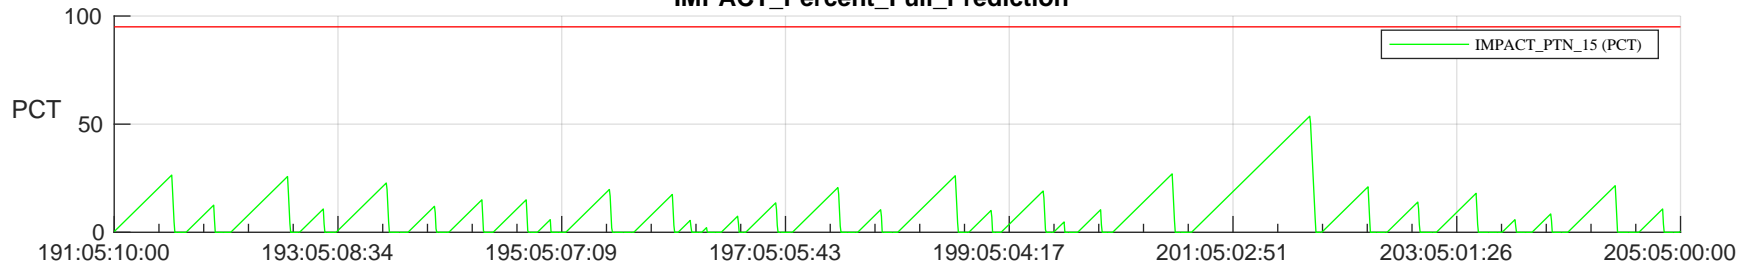

STEREO AHEAD SSR PCT Full Prediction

SWAVES_Percent_Full_Prediction

IMPACT_Percent_Full_Prediction

PLASTIC_Percent_Full_Prediction

Spacecraft_DownLink_Rate