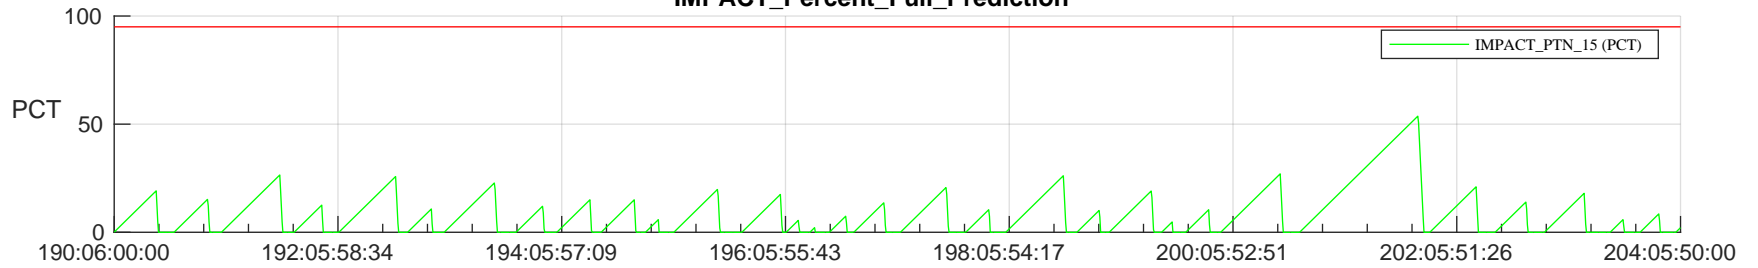

IMPACT_Percent_Full_Prediction