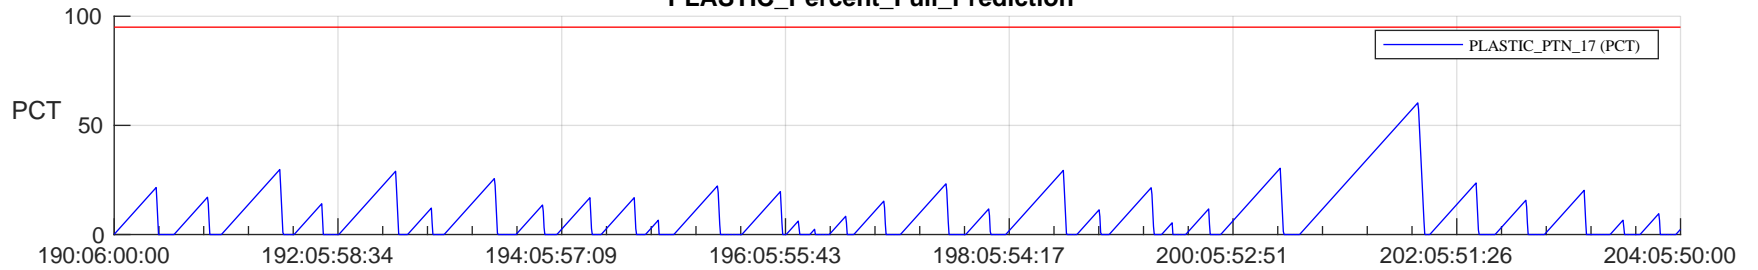

PLASTIC_Percent_Full_Prediction