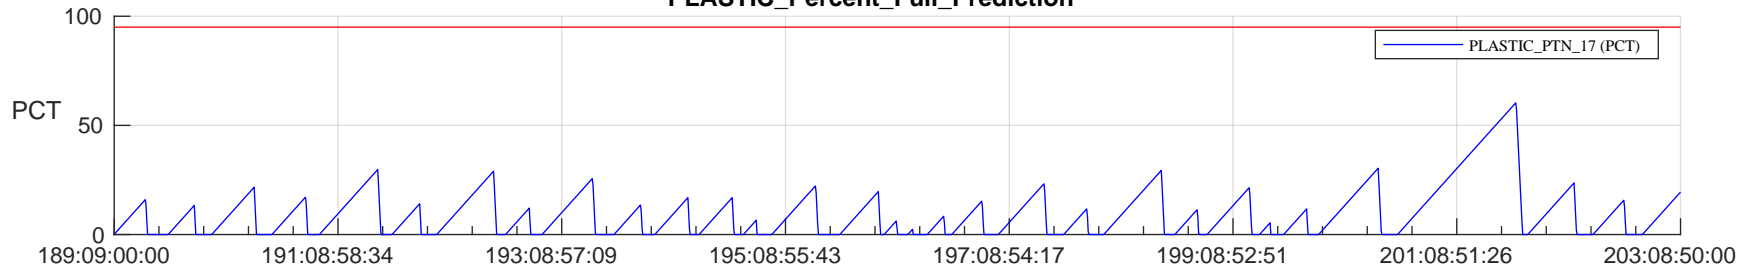

STEREO AHEAD SSR PCT Full Prediction

SWAVES_Percent_Full_Prediction

IMPACT_Percent_Full_Prediction

PLASTIC_Percent_Full_Prediction

Spacecraft_DownLink_Rate