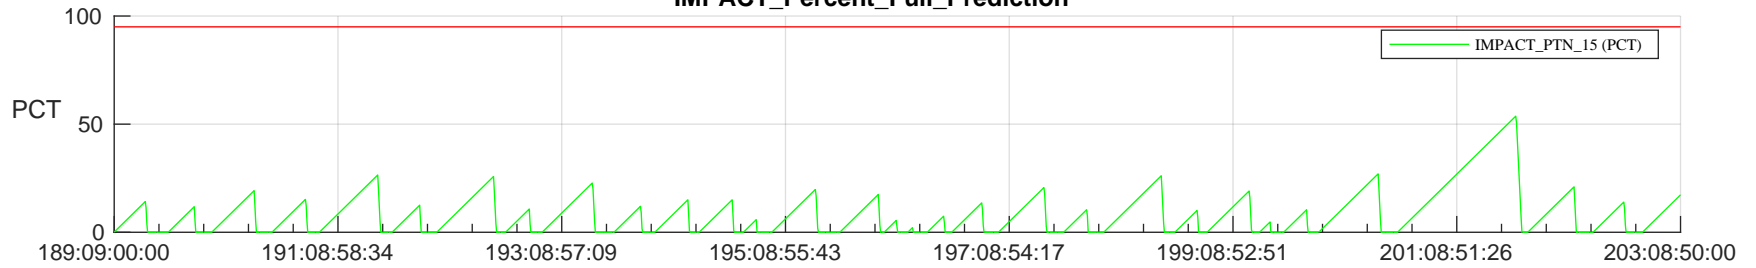

STEREO AHEAD SSR PCT Full Prediction

SWAVES_Percent_Full_Prediction

IMPACT_Percent_Full_Prediction

PLASTIC_Percent_Full_Prediction

Spacecraft_DownLink_Rate