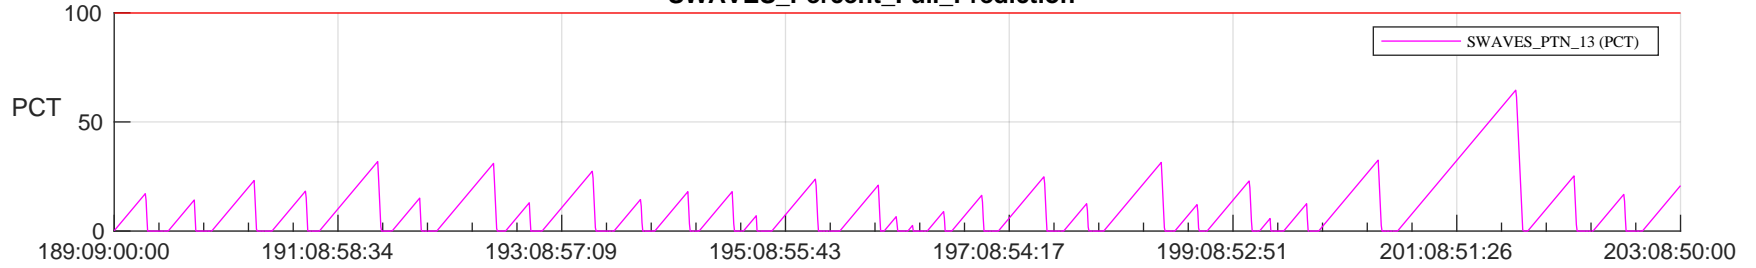

STEREO AHEAD SSR PCT Full Prediction

SWAVES_Percent_Full_Prediction

IMPACT_Percent_Full_Prediction

PLASTIC_Percent_Full_Prediction

Spacecraft_DownLink_Rate