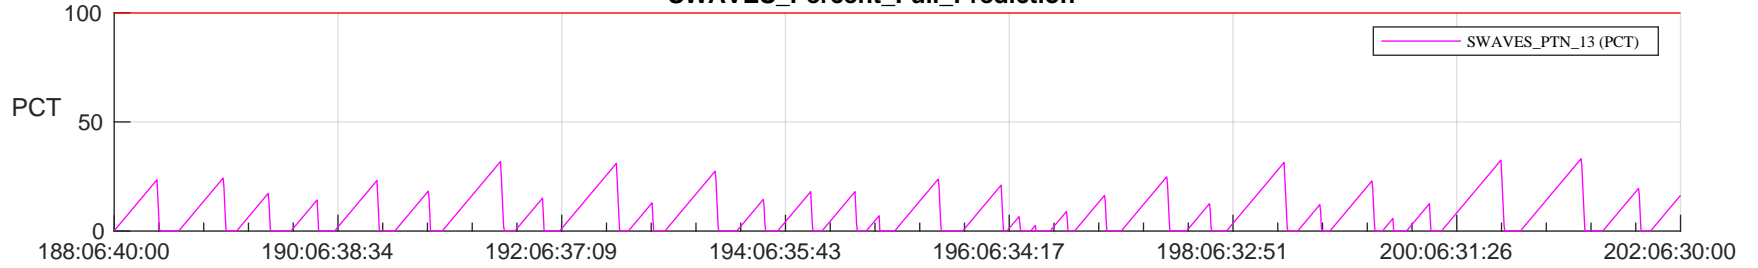

STEREO AHEAD SSR PCT Full Prediction

SWAVES_Percent_Full_Prediction

IMPACT_Percent_Full_Prediction

PLASTIC_Percent_Full_Prediction

Spacecraft_DownLink_Rate

/disks/d81/project/stereo/mops/assessment/ahead/automation/output/engdump/yesterdaily/ahead_ssr_predict_2023_188.csv