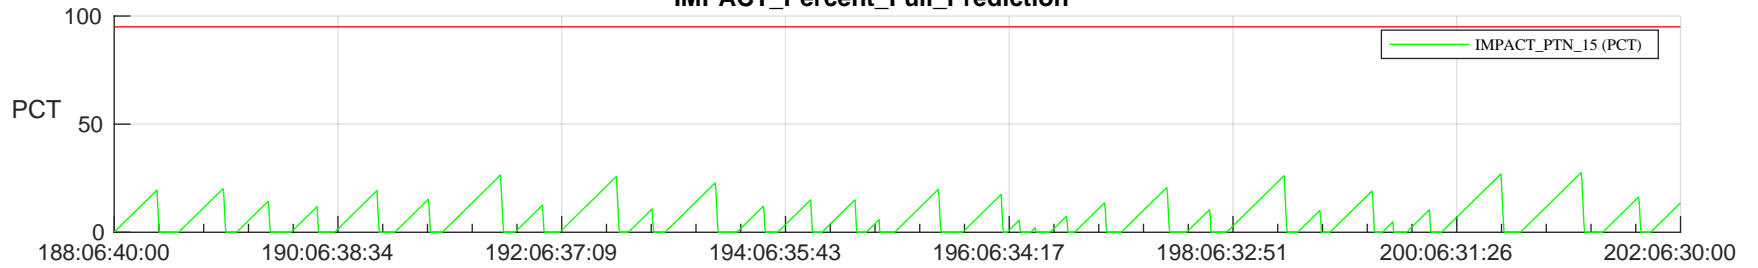

STEREO AHEAD SSR PCT Full Prediction

SWAVES_Percent_Full_Prediction

IMPACT_Percent_Full_Prediction

PLASTIC_Percent_Full_Prediction

Spacecraft_DownLink_Rate

/disks/d81/project/stereo/mops/assessment/ahead/automation/output/engdump/yesterdaily/ahead_ssr_predict_2023_188.csv