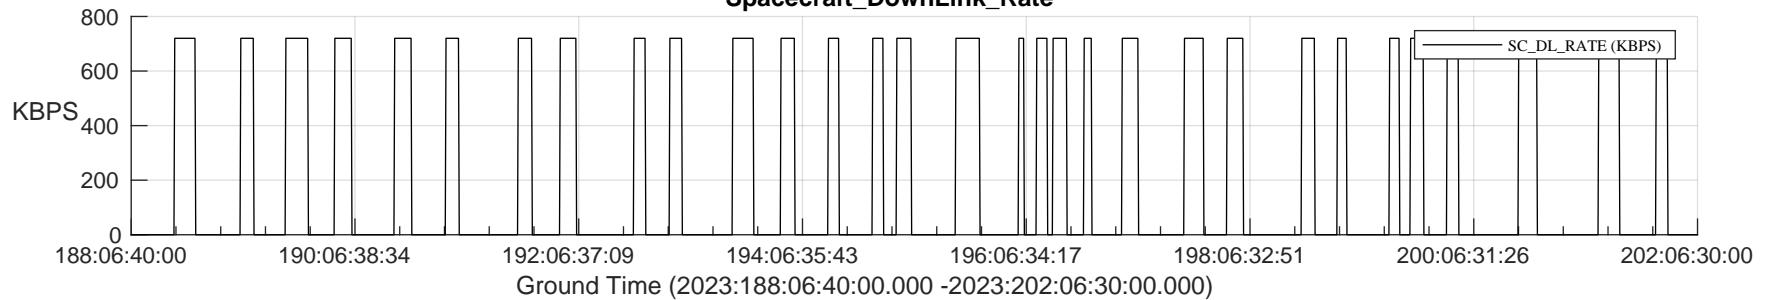

STEREO AHEAD SSR PCT Full Prediction

SWAVES_Percent_Full_Prediction

IMPACT_Percent_Full_Prediction

PLASTIC_Percent_Full_Prediction

Spacecraft_DownLink_Rate

/disks/d81/project/stereo/mops/assessment/ahead/automation/output/engdump/yesterdaily/ahead_ssr_predict_2023_188.csv