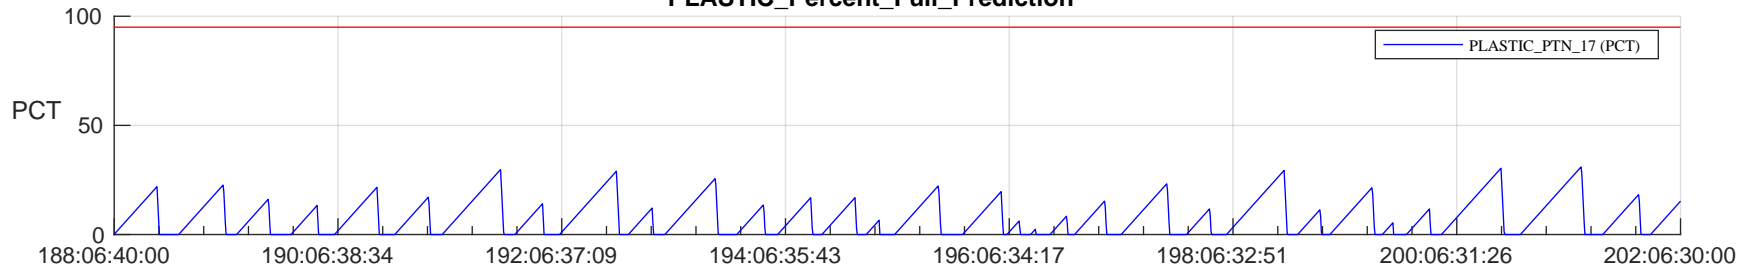

STEREO AHEAD SSR PCT Full Prediction

SWAVES_Percent_Full_Prediction

IMPACT_Percent_Full_Prediction

PLASTIC_Percent_Full_Prediction

Spacecraft_DownLink_Rate

/disks/d81/project/stereo/mops/assessment/ahead/automation/output/engdump/yesterdaily/ahead_ssr_predict_2023_188.csv