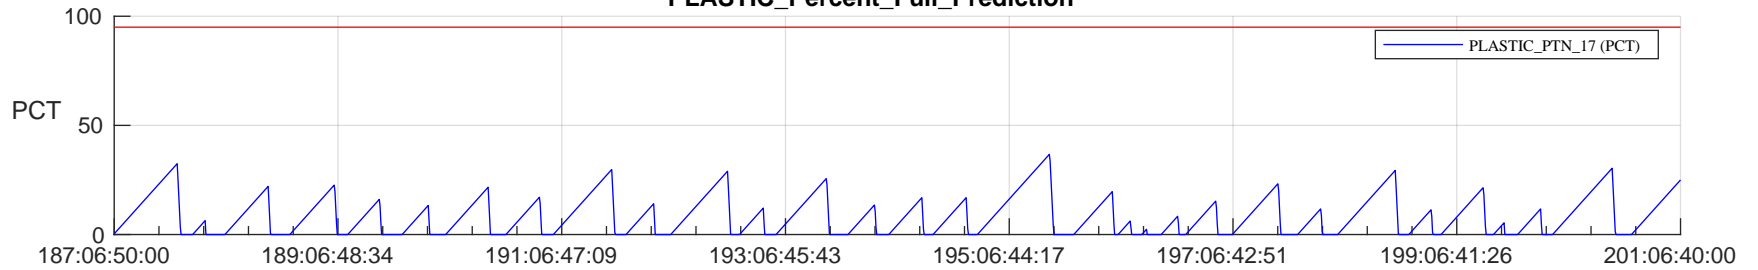

PLASTIC_Percent_Full_Prediction