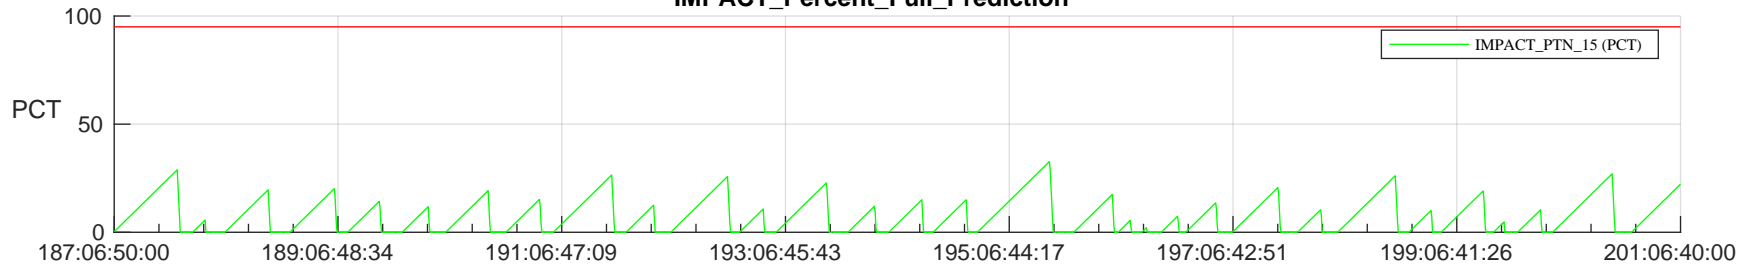

IMPACT_Percent_Full_Prediction