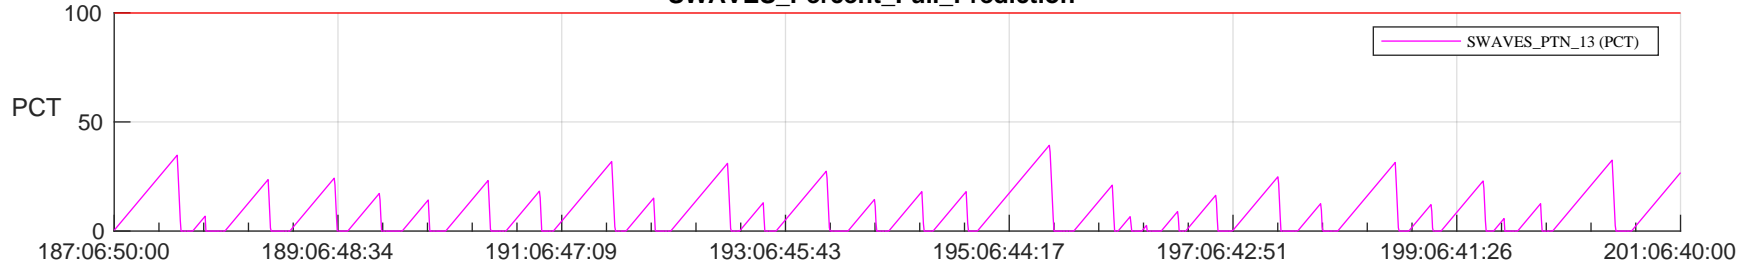

# STEREO AHEAD SSR PCT Full Prediction

## SWAVES\_Percent\_Full\_Prediction