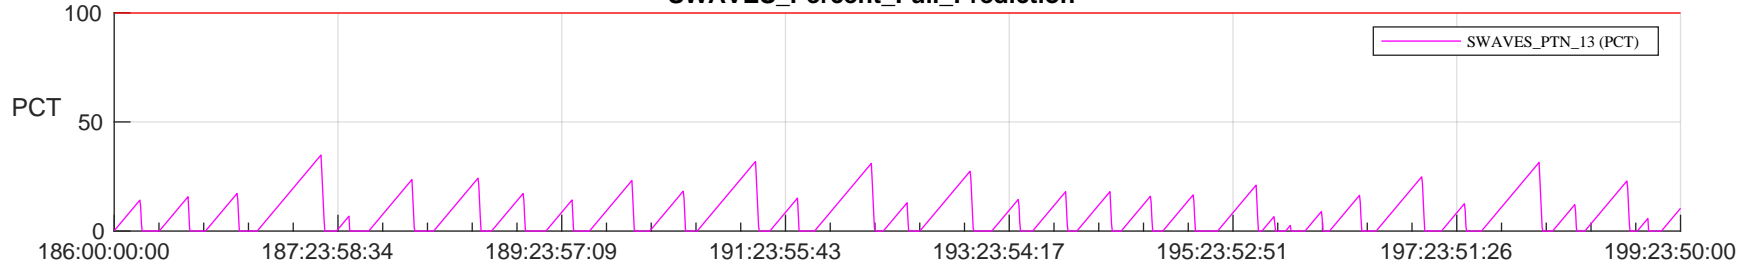

STEREO AHEAD SSR PCT Full Prediction

SWAVES_Percent_Full_Prediction

IMPACT_Percent_Full_Prediction

PLASTIC_Percent_Full_Prediction

Spacecraft_DownLink_Rate