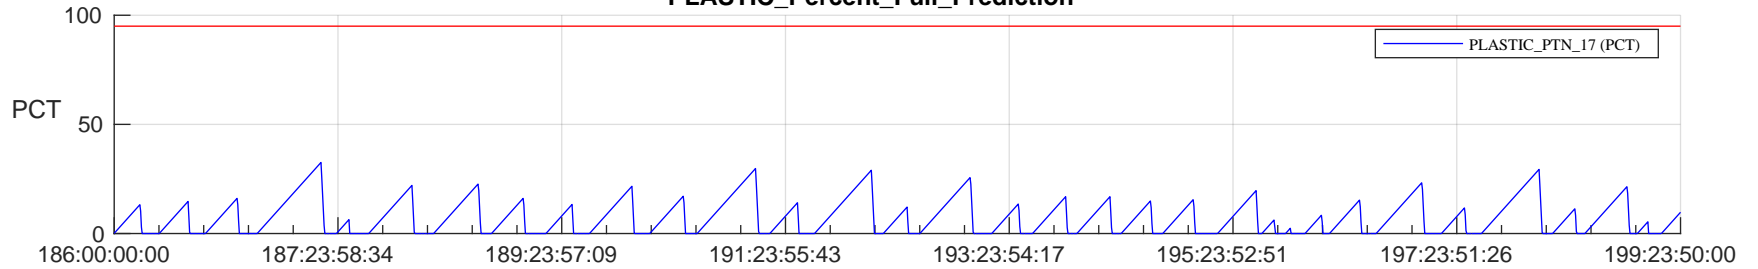

STEREO AHEAD SSR PCT Full Prediction

SWAVES_Percent_Full_Prediction

IMPACT_Percent_Full_Prediction

PLASTIC_Percent_Full_Prediction

Spacecraft_DownLink_Rate