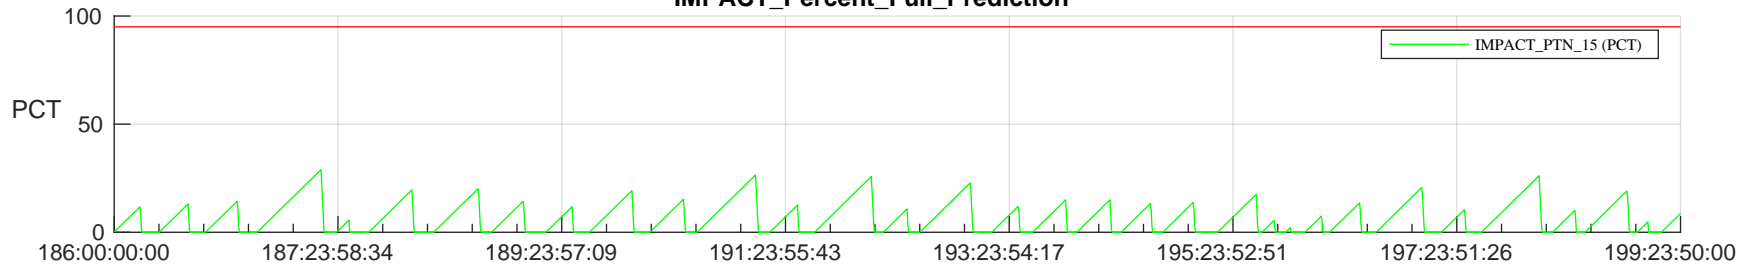

STEREO AHEAD SSR PCT Full Prediction

SWAVES_Percent_Full_Prediction

IMPACT_Percent_Full_Prediction

PLASTIC_Percent_Full_Prediction

Spacecraft_DownLink_Rate