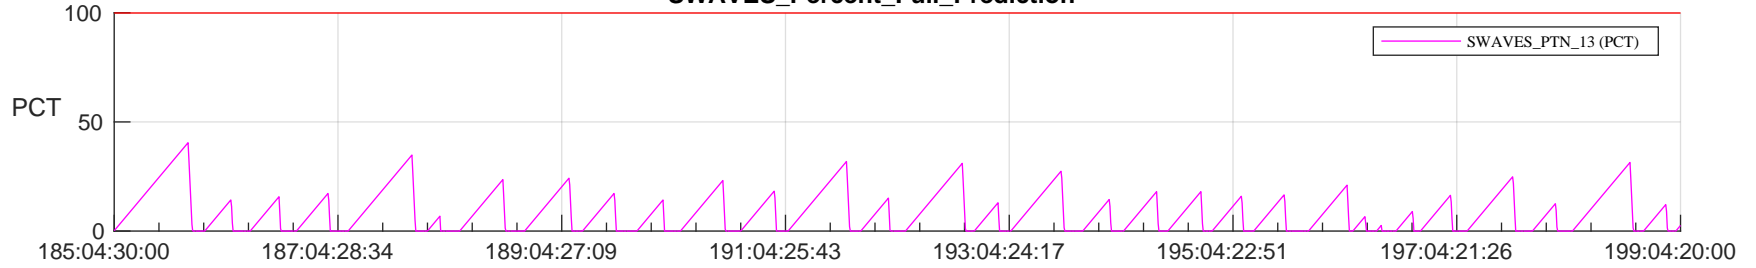

STEREO AHEAD SSR PCT Full Prediction

SWAVES_Percent_Full_Prediction

IMPACT_Percent_Full_Prediction

PLASTIC_Percent_Full_Prediction

Spacecraft_DownLink_Rate

Ground Time (2023:185:04:30:00.000 -2023:199:04:20:00.000)