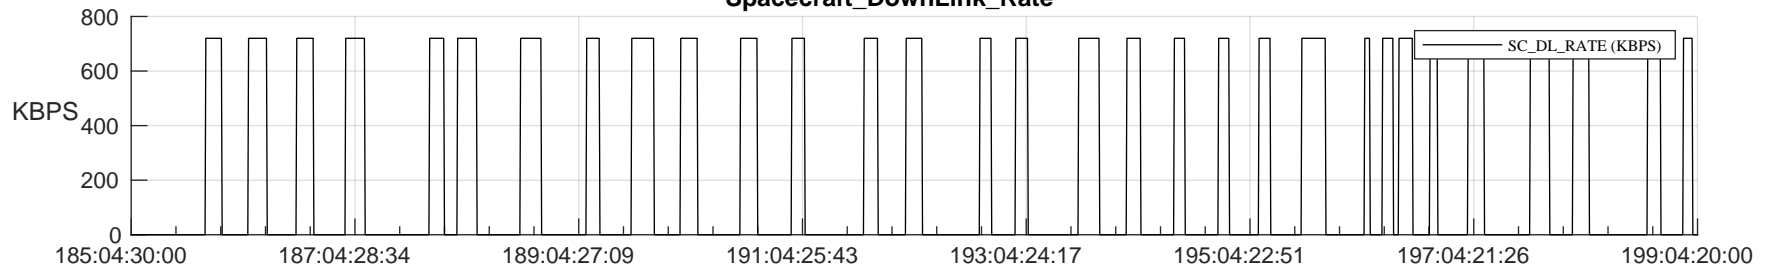

STEREO AHEAD SSR PCT Full Prediction

SWAVES_Percent_Full_Prediction

IMPACT_Percent_Full_Prediction

PLASTIC_Percent_Full_Prediction

Spacecraft_DownLink_Rate

Ground Time (2023:185:04:30:00.000 -2023:199:04:20:00.000)