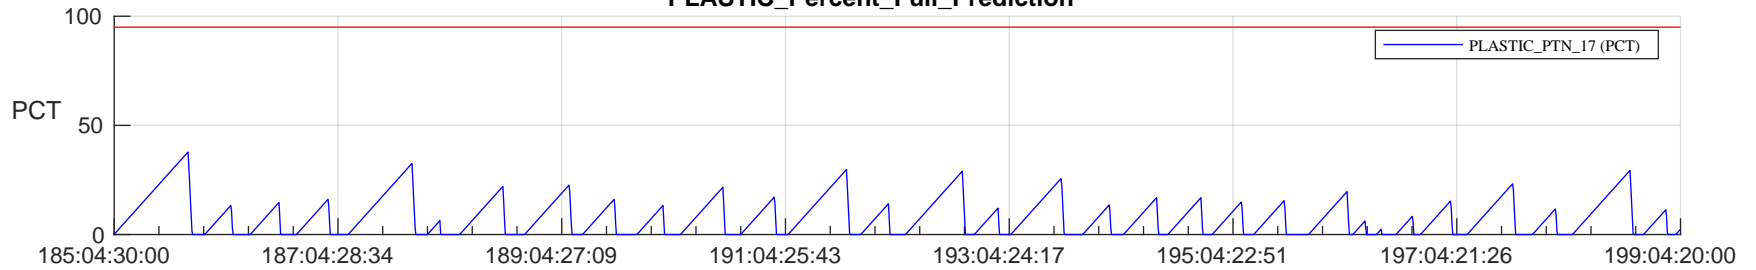

STEREO AHEAD SSR PCT Full Prediction

SWAVES_Percent_Full_Prediction

IMPACT_Percent_Full_Prediction

PLASTIC_Percent_Full_Prediction

Spacecraft_DownLink_Rate

Ground Time (2023:185:04:30:00.000 -2023:199:04:20:00.000)