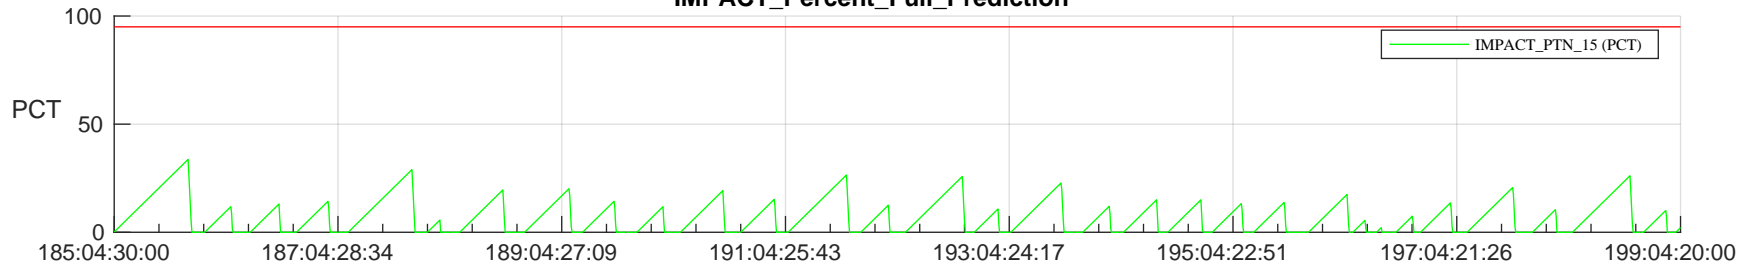

STEREO AHEAD SSR PCT Full Prediction

SWAVES_Percent_Full_Prediction

IMPACT_Percent_Full_Prediction

PLASTIC_Percent_Full_Prediction

Spacecraft_DownLink_Rate

Ground Time (2023:185:04:30:00.000 -2023:199:04:20:00.000)