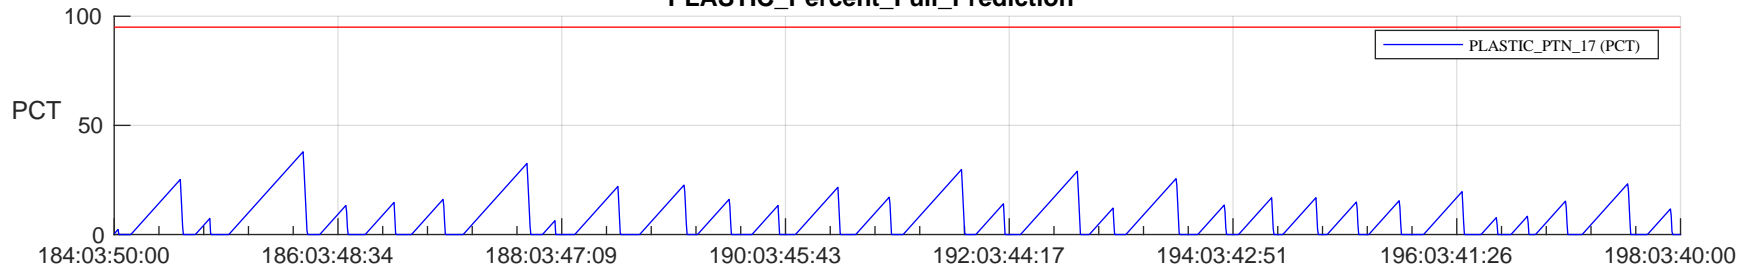

STEREO AHEAD SSR PCT Full Prediction

SWAVES_Percent_Full_Prediction

IMPACT_Percent_Full_Prediction

PLASTIC_Percent_Full_Prediction

Spacecraft_DownLink_Rate