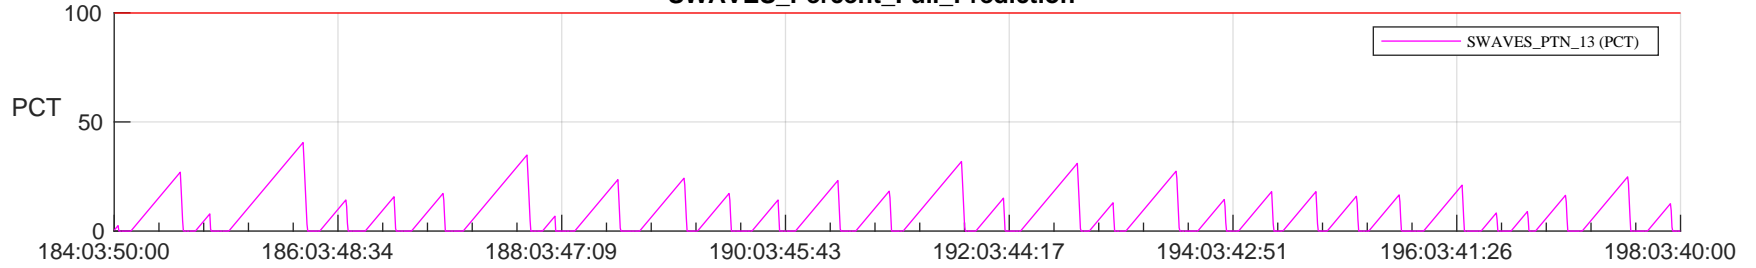

STEREO AHEAD SSR PCT Full Prediction

SWAVES_Percent_Full_Prediction

IMPACT_Percent_Full_Prediction

PLASTIC_Percent_Full_Prediction

Spacecraft_DownLink_Rate