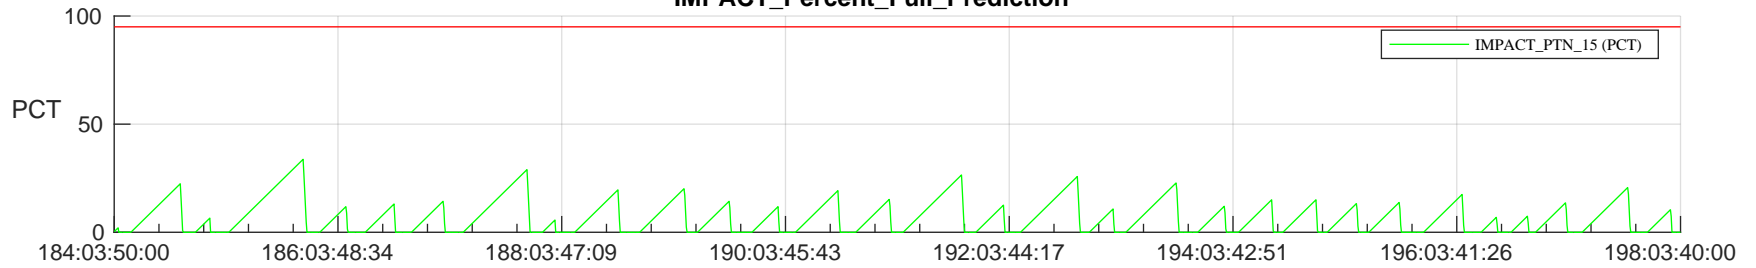

STEREO AHEAD SSR PCT Full Prediction

SWAVES_Percent_Full_Prediction

IMPACT_Percent_Full_Prediction

PLASTIC_Percent_Full_Prediction

Spacecraft_DownLink_Rate