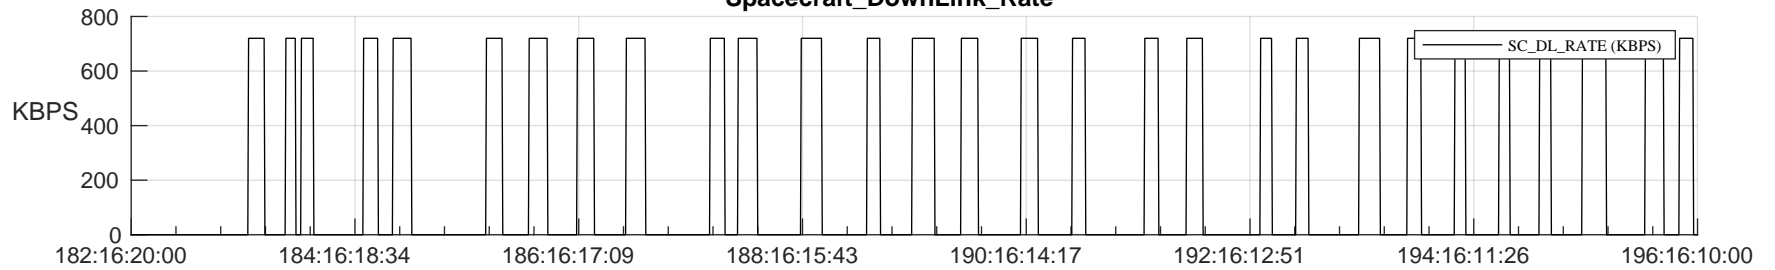

## SWAVES\_Percent\_Full\_Prediction

## Spacecraft\_DownLink\_Rate

Ground Time (2023:182:16:20:00.000 -2023:196:16:10:00.000)