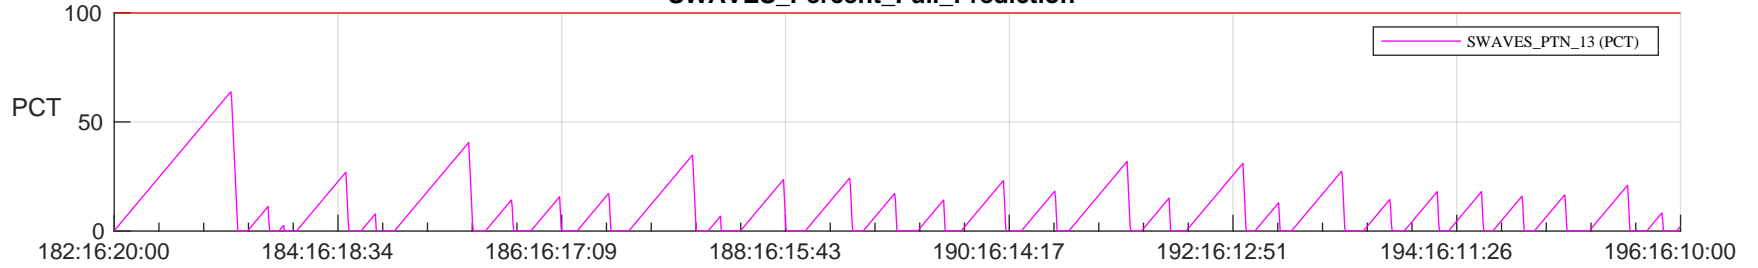

## SWAVES\_Percent\_Full\_Prediction

## Spacecraft\_DownLink\_Rate

Ground Time (2023:182:16:20:00.000 -2023:196:16:10:00.000)