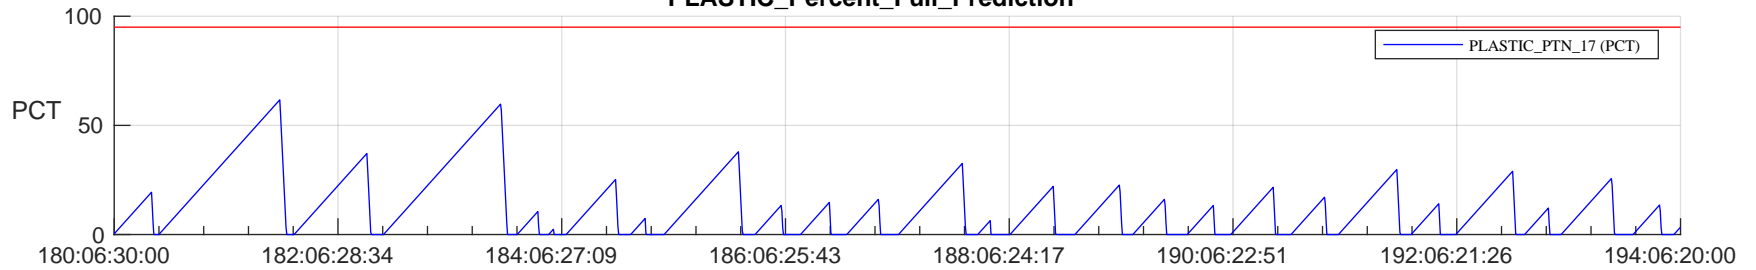

PLASTIC_Percent_Full_Prediction