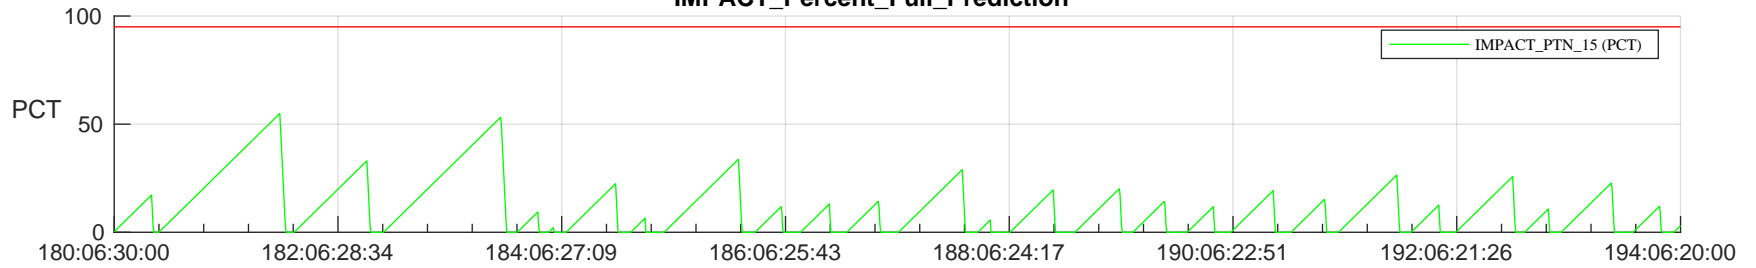

IMPACT_Percent_Full_Prediction