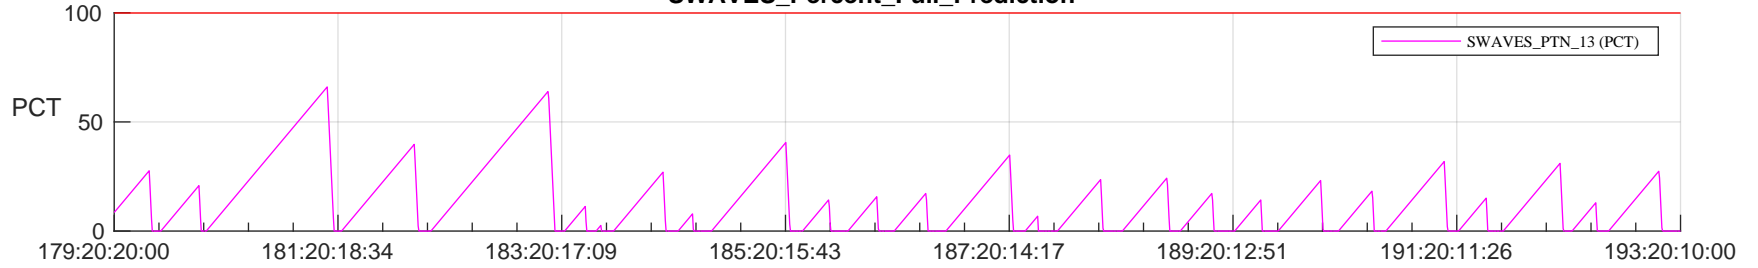

STEREO AHEAD SSR PCT Full Prediction

SWAVES_Percent_Full_Prediction

IMPACT_Percent_Full_Prediction

PLASTIC_Percent_Full_Prediction

Spacecraft_DownLink_Rate

/disks/d81/project/stereo/mops/assessment/ahead/automation/output/engdump/yesterdaily/ahead_ssr_predict_2023_179.csv