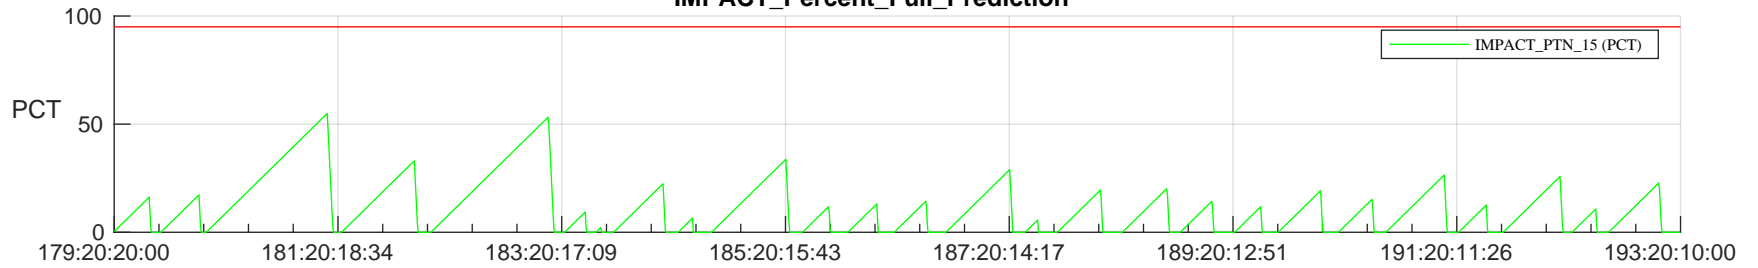

STEREO AHEAD SSR PCT Full Prediction

SWAVES_Percent_Full_Prediction

IMPACT_Percent_Full_Prediction

PLASTIC_Percent_Full_Prediction

Spacecraft_DownLink_Rate

/disks/d81/project/stereo/mops/assessment/ahead/automation/output/engdump/yesterdaily/ahead_ssr_predict_2023_179.csv