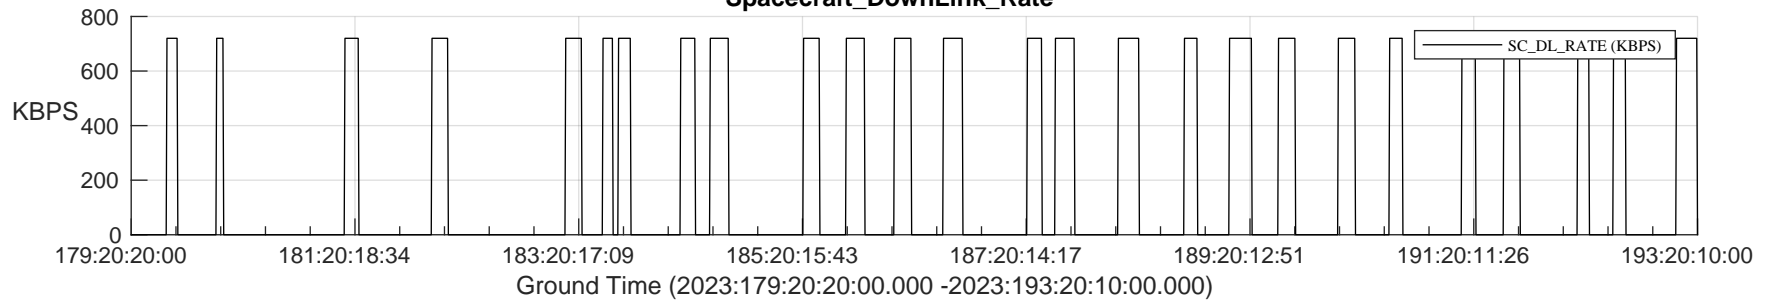

STEREO AHEAD SSR PCT Full Prediction

SWAVES_Percent_Full_Prediction

IMPACT_Percent_Full_Prediction

PLASTIC_Percent_Full_Prediction

Spacecraft_DownLink_Rate

/disks/d81/project/stereo/mops/assessment/ahead/automation/output/engdump/yesterdaily/ahead_ssr_predict_2023_179.csv