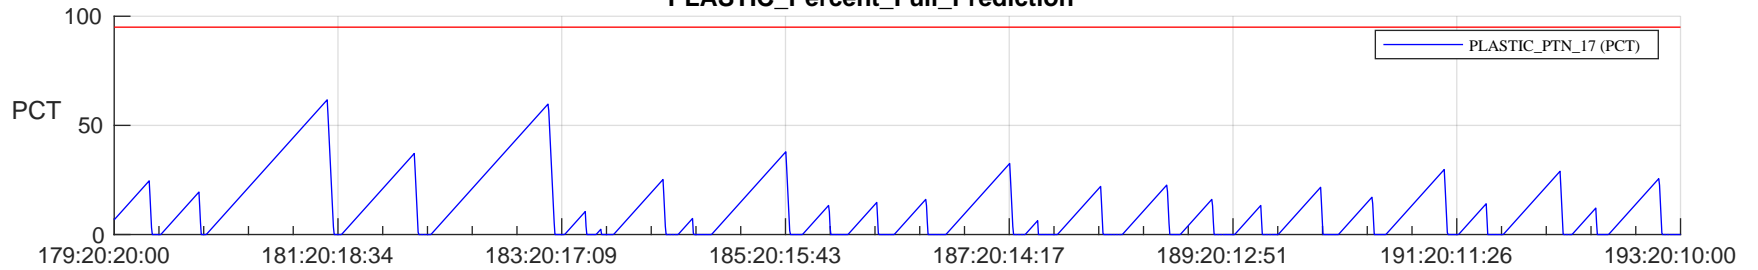

STEREO AHEAD SSR PCT Full Prediction

SWAVES_Percent_Full_Prediction

IMPACT_Percent_Full_Prediction

PLASTIC_Percent_Full_Prediction

Spacecraft_DownLink_Rate

/disks/d81/project/stereo/mops/assessment/ahead/automation/output/engdump/yesterdaily/ahead_ssr_predict_2023_179.csv