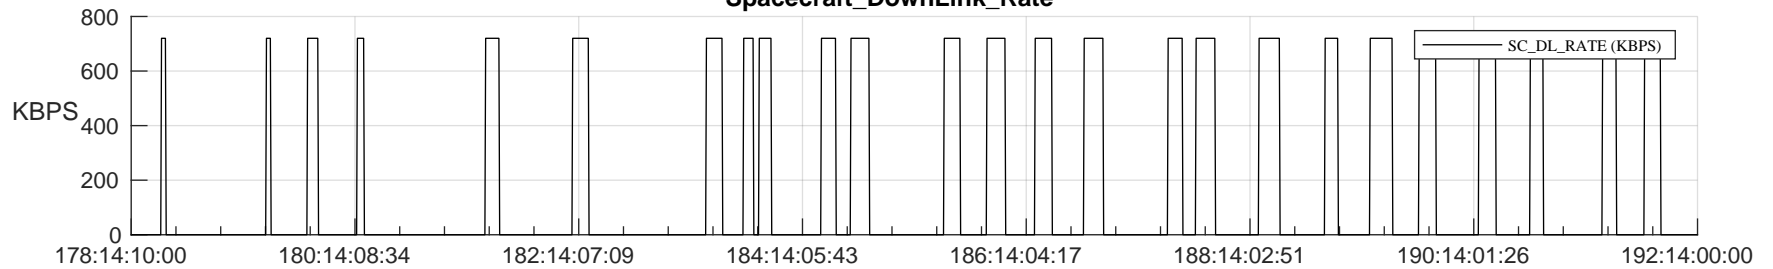

## SWAVES\_Percent\_Full\_Prediction

## Spacecraft\_DownLink\_Rate

Ground Time (2023:178:14:10:00.000 -2023:192:14:00:00.000)