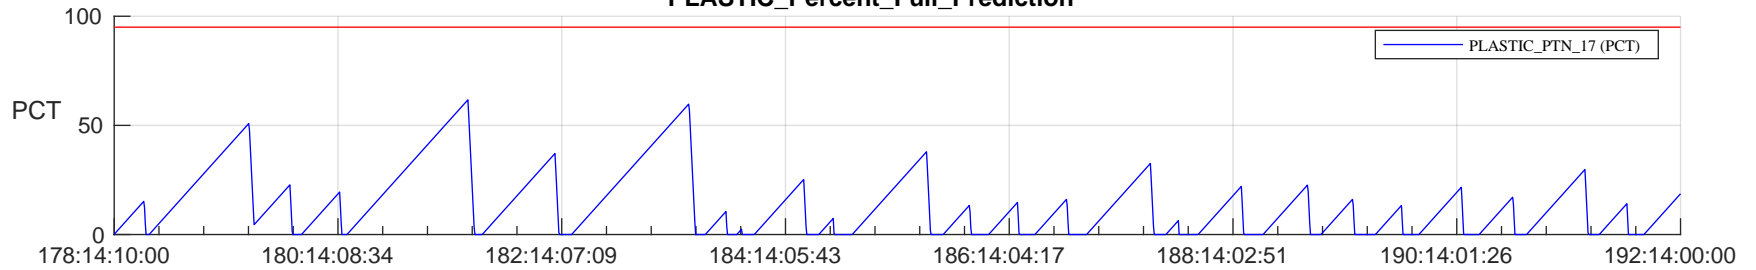

## SWAVES\_Percent\_Full\_Prediction

## Spacecraft\_DownLink\_Rate

Ground Time (2023:178:14:10:00.000 -2023:192:14:00:00.000)