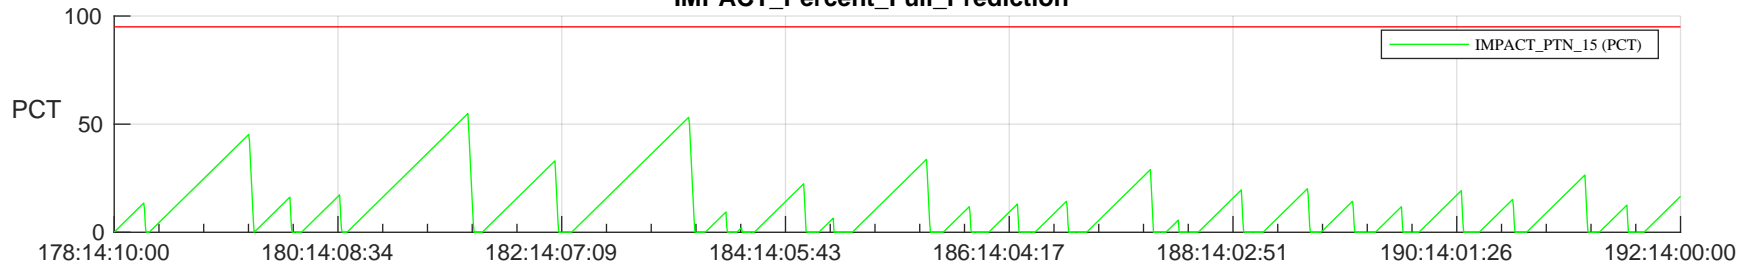

IMPACT_Percent_Full_Prediction