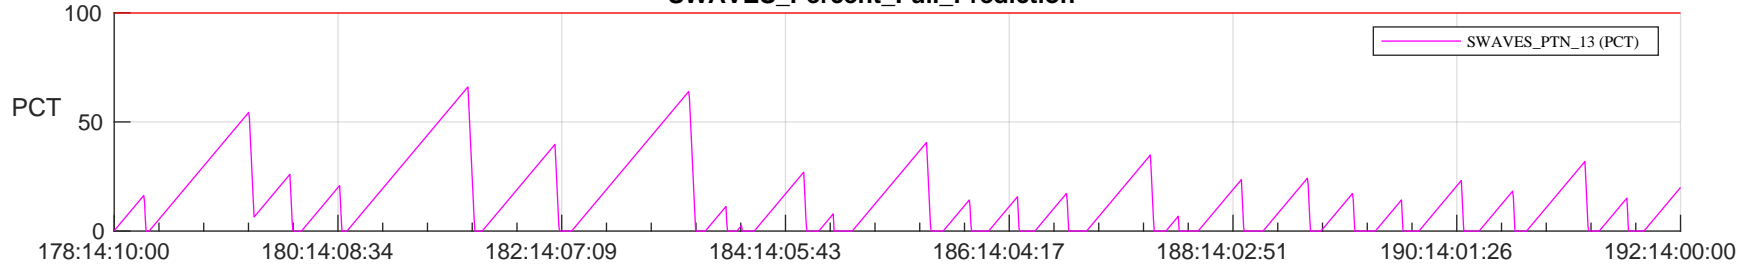

## SWAVES\_Percent\_Full\_Prediction

## Spacecraft\_DownLink\_Rate

Ground Time (2023:178:14:10:00.000 -2023:192:14:00:00.000)