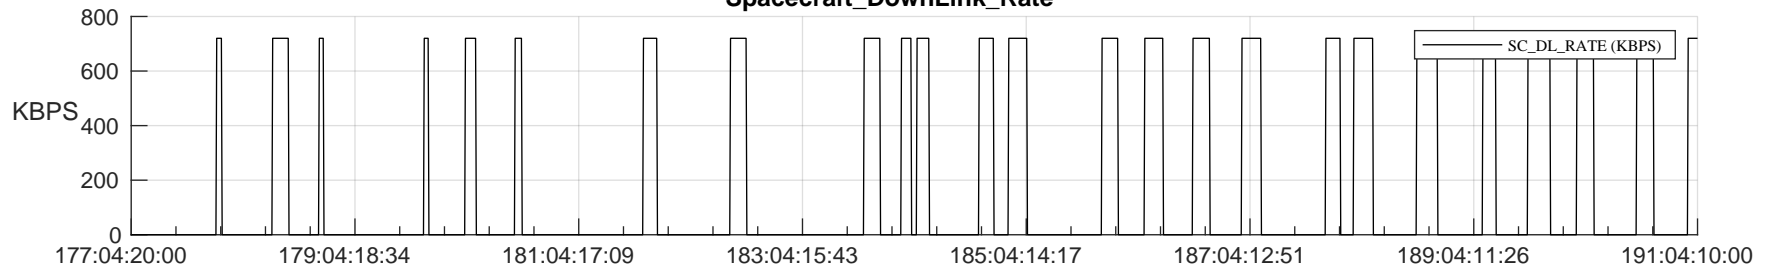

STEREO AHEAD SSR PCT Full Prediction

SWAVES_Percent_Full_Prediction

IMPACT_Percent_Full_Prediction

PLASTIC_Percent_Full_Prediction

Spacecraft_DownLink_Rate

Ground Time (2023:177:04:20:00.000 -2023:191:04:10:00.000)