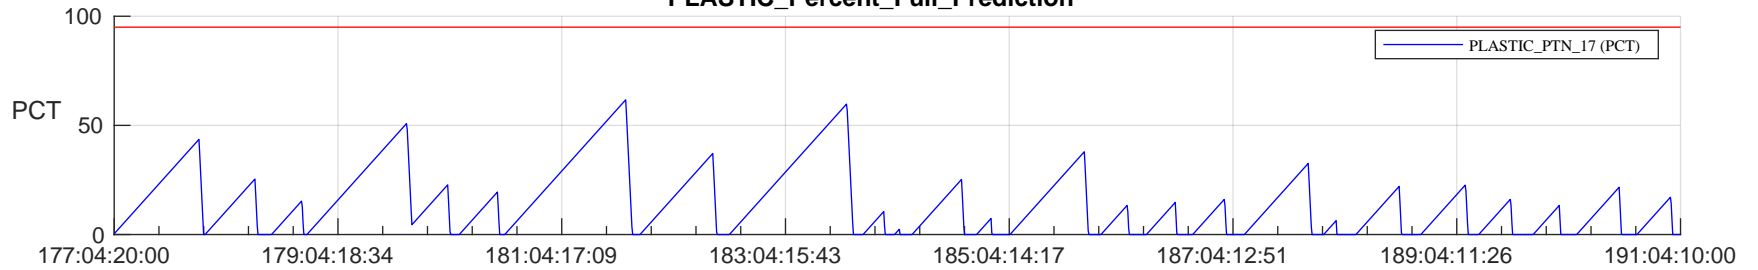

STEREO AHEAD SSR PCT Full Prediction

SWAVES_Percent_Full_Prediction

IMPACT_Percent_Full_Prediction

PLASTIC_Percent_Full_Prediction

Spacecraft_DownLink_Rate

Ground Time (2023:177:04:20:00.000 -2023:191:04:10:00.000)