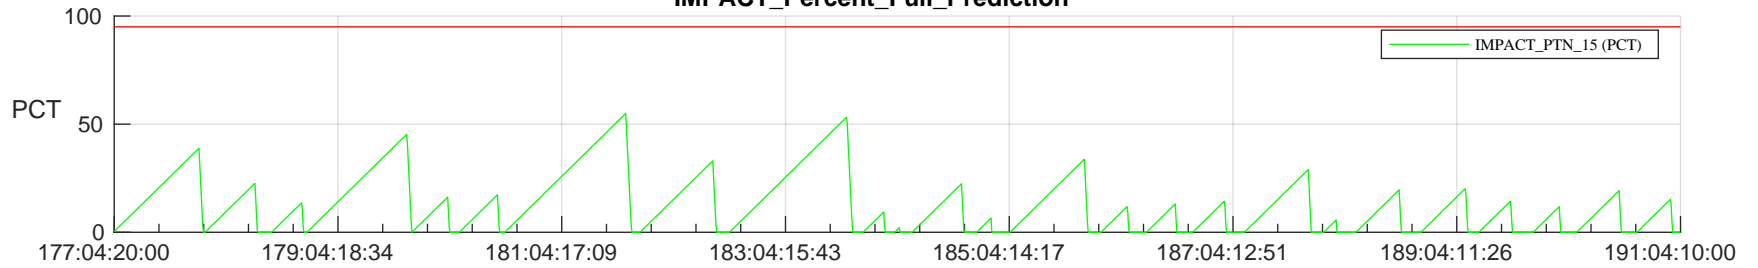

STEREO AHEAD SSR PCT Full Prediction

SWAVES_Percent_Full_Prediction

IMPACT_Percent_Full_Prediction

PLASTIC_Percent_Full_Prediction

Spacecraft_DownLink_Rate

Ground Time (2023:177:04:20:00.000 -2023:191:04:10:00.000)