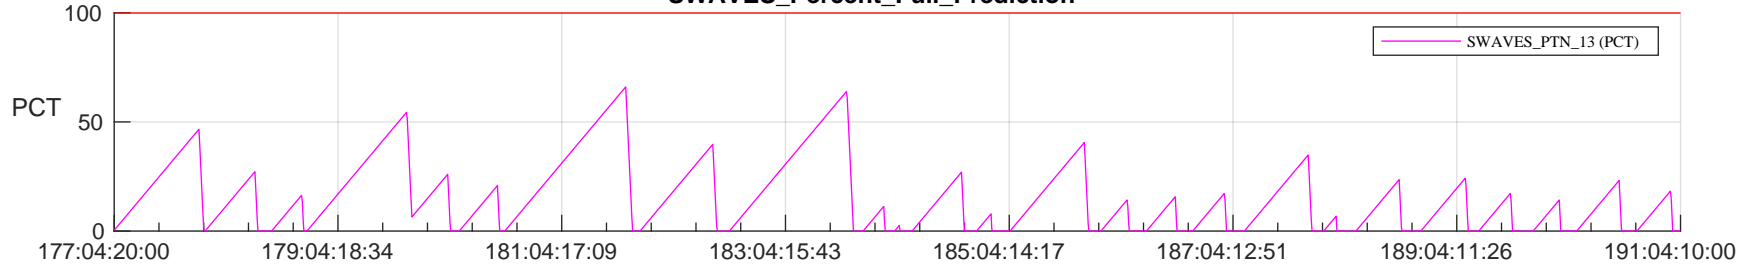

STEREO AHEAD SSR PCT Full Prediction

SWAVES_Percent_Full_Prediction

IMPACT_Percent_Full_Prediction

PLASTIC_Percent_Full_Prediction

Spacecraft_DownLink_Rate

Ground Time (2023:177:04:20:00.000 -2023:191:04:10:00.000)