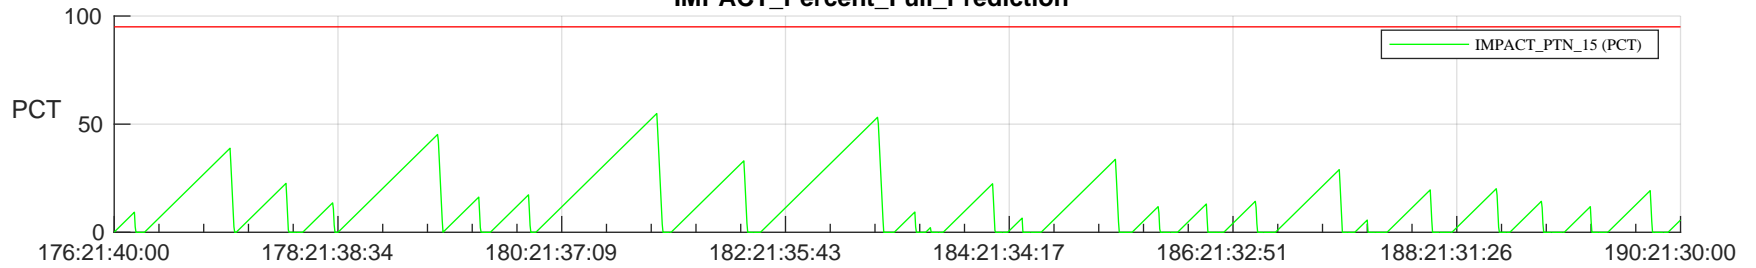

STEREO AHEAD SSR PCT Full Prediction

SWAVES_Percent_Full_Prediction

IMPACT_Percent_Full_Prediction

PLASTIC_Percent_Full_Prediction

Spacecraft_DownLink_Rate

Ground Time (2023:176:21:40:00.000 -2023:190:21:30:00.000)