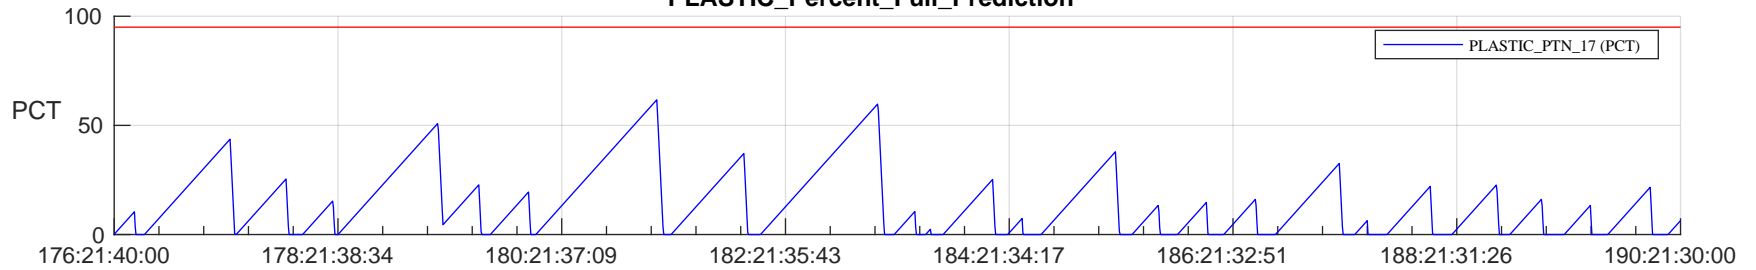

STEREO AHEAD SSR PCT Full Prediction

SWAVES_Percent_Full_Prediction

IMPACT_Percent_Full_Prediction

PLASTIC_Percent_Full_Prediction

Spacecraft_DownLink_Rate

Ground Time (2023:176:21:40:00.000 -2023:190:21:30:00.000)