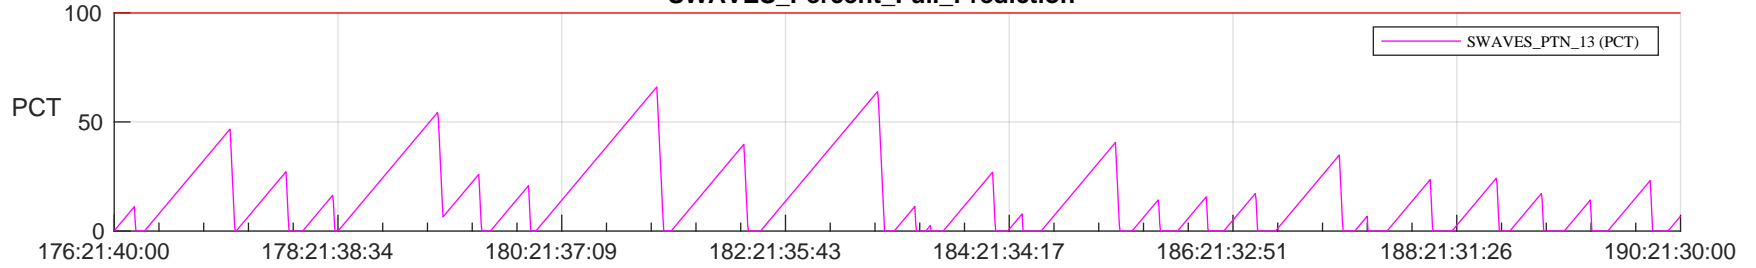

STEREO AHEAD SSR PCT Full Prediction

SWAVES_Percent_Full_Prediction

IMPACT_Percent_Full_Prediction

PLASTIC_Percent_Full_Prediction

Spacecraft_DownLink_Rate

Ground Time (2023:176:21:40:00.000 -2023:190:21:30:00.000)