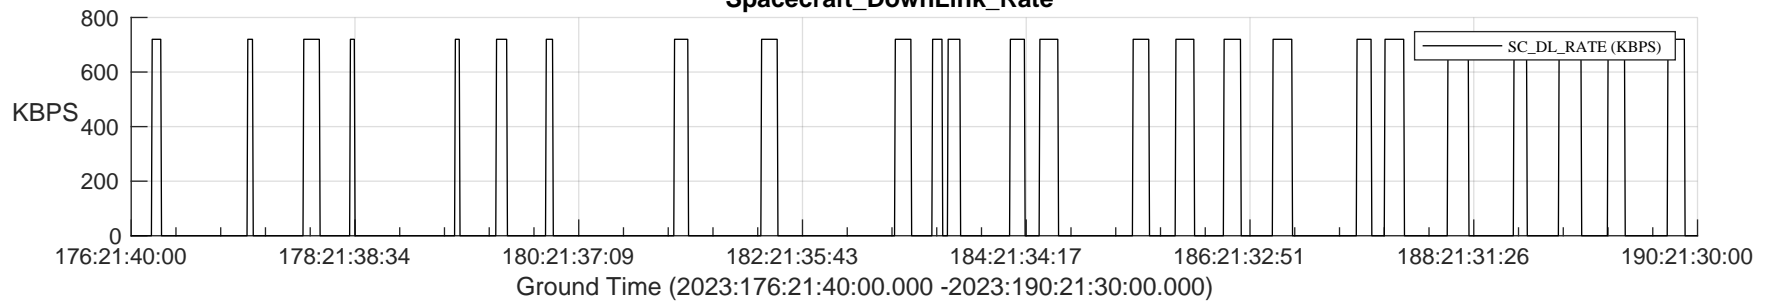

STEREO AHEAD SSR PCT Full Prediction

SWAVES_Percent_Full_Prediction

IMPACT_Percent_Full_Prediction

PLASTIC_Percent_Full_Prediction

Spacecraft_DownLink_Rate

Ground Time (2023:176:21:40:00.000 -2023:190:21:30:00.000)