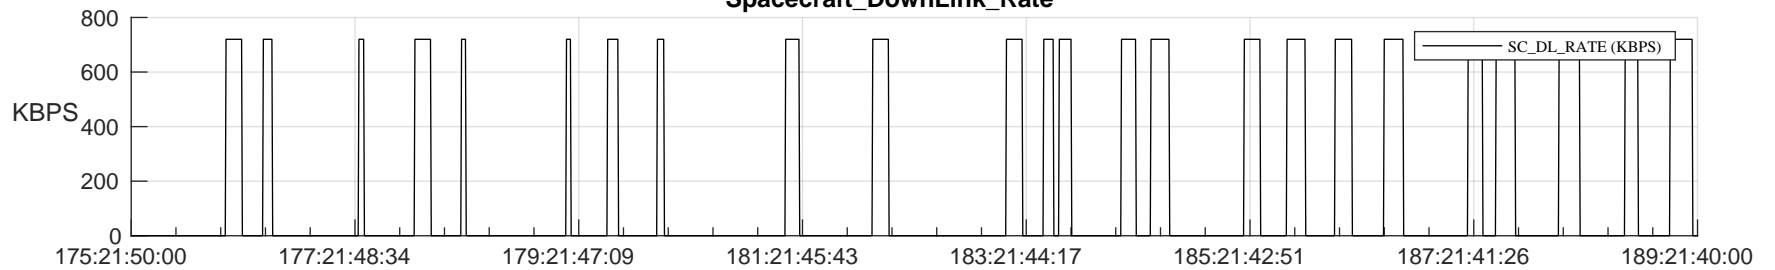

STEREO AHEAD SSR PCT Full Prediction

SWAVES_Percent_Full_Prediction

IMPACT_Percent_Full_Prediction

PLASTIC_Percent_Full_Prediction

Spacecraft_DownLink_Rate

Ground Time (2023:175:21:50:00.000 -2023:189:21:40:00.000)