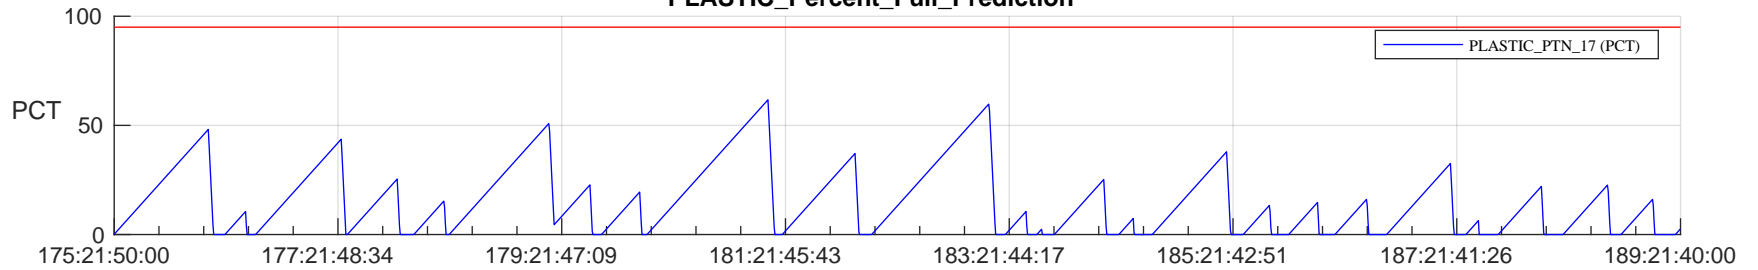

STEREO AHEAD SSR PCT Full Prediction

SWAVES_Percent_Full_Prediction

IMPACT_Percent_Full_Prediction

PLASTIC_Percent_Full_Prediction

Spacecraft_DownLink_Rate

Ground Time (2023:175:21:50:00.000 -2023:189:21:40:00.000)