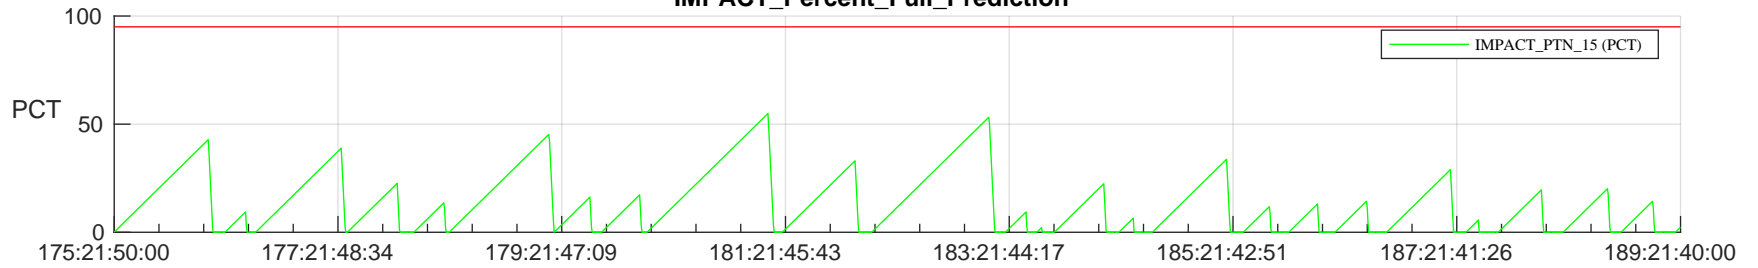

STEREO AHEAD SSR PCT Full Prediction

SWAVES_Percent_Full_Prediction

IMPACT_Percent_Full_Prediction

PLASTIC_Percent_Full_Prediction

Spacecraft_DownLink_Rate

Ground Time (2023:175:21:50:00.000 -2023:189:21:40:00.000)