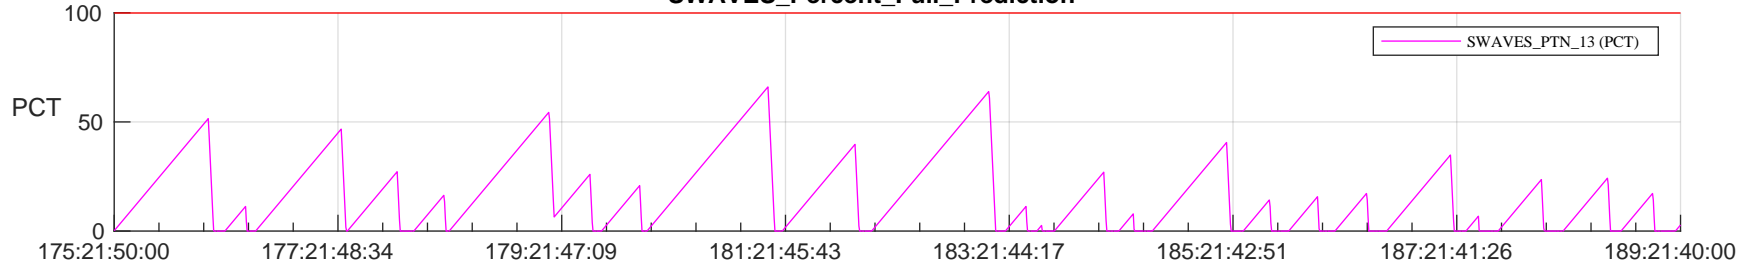

STEREO AHEAD SSR PCT Full Prediction

SWAVES_Percent_Full_Prediction

IMPACT_Percent_Full_Prediction

PLASTIC_Percent_Full_Prediction

Spacecraft_DownLink_Rate

Ground Time (2023:175:21:50:00.000 -2023:189:21:40:00.000)